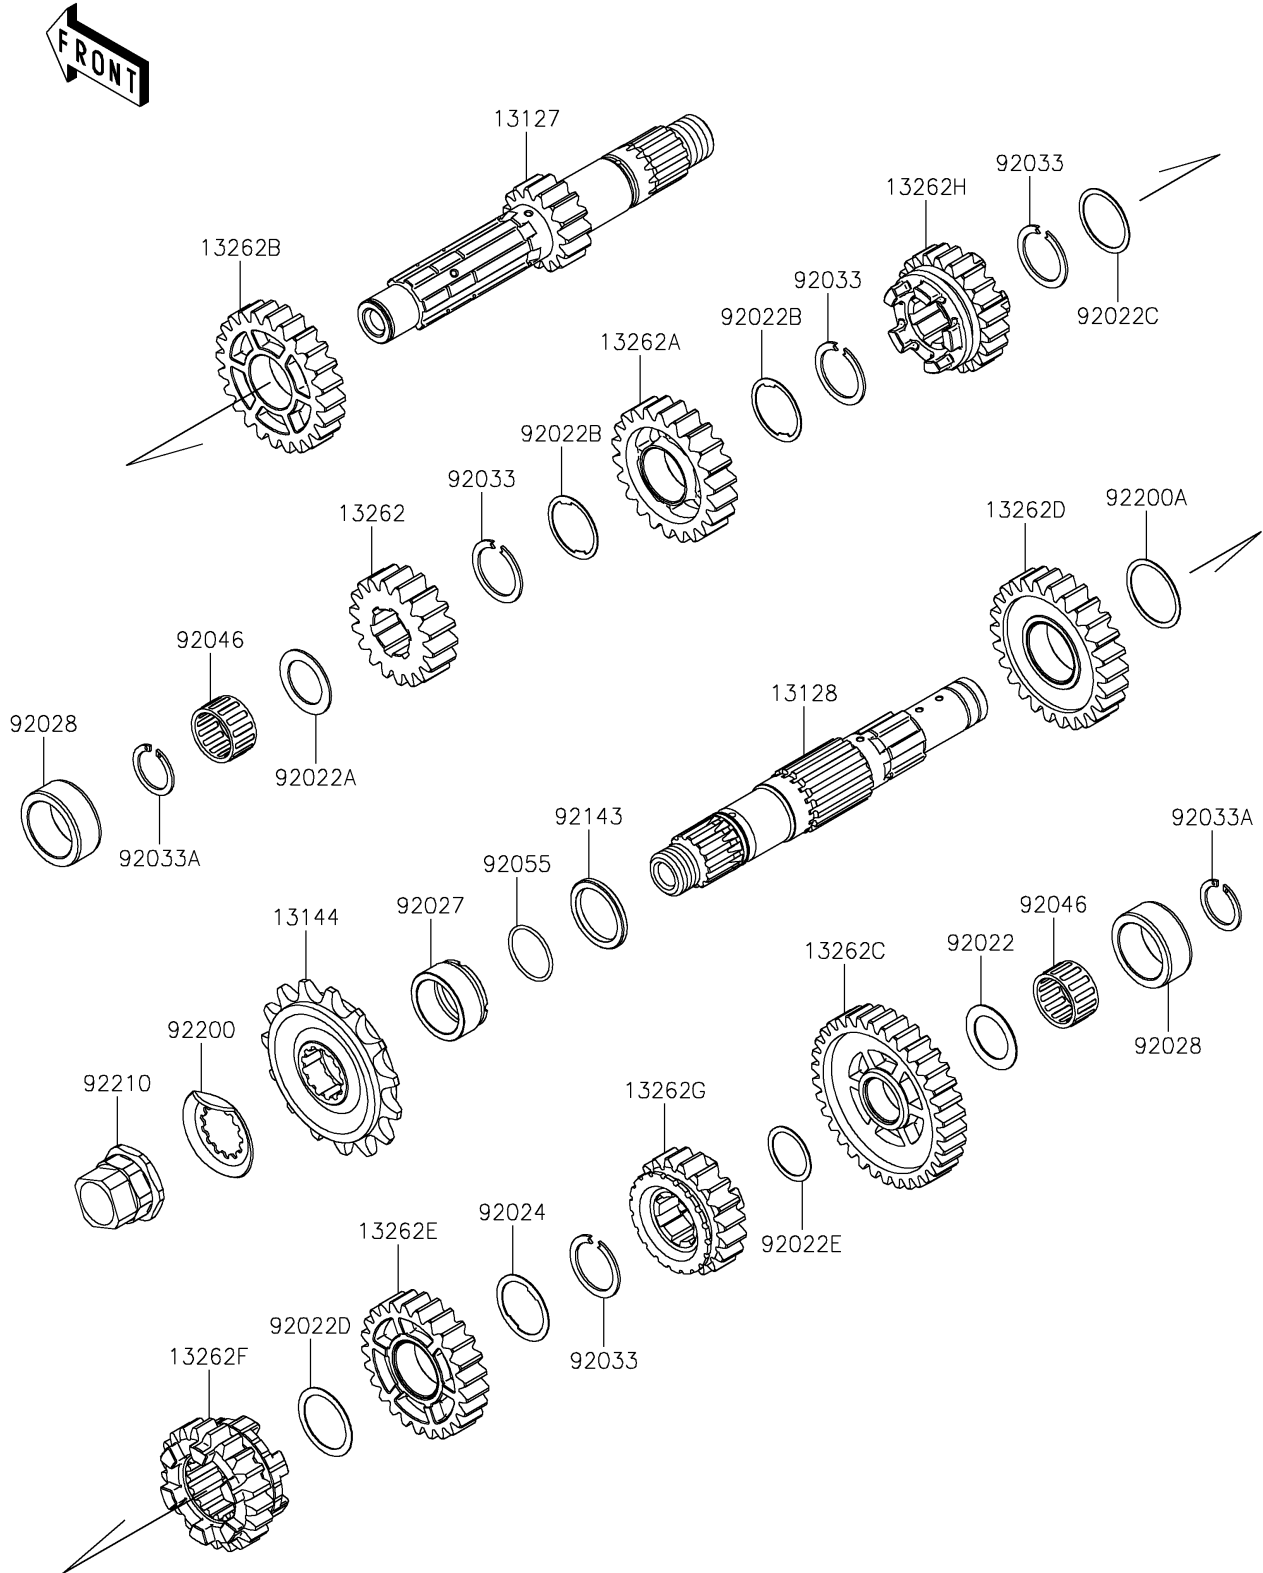

2026 KLR650

PARTS DIAGRAM

Transmission

E1361

2026 KLR650

PARTS LIST

Transmission

Kawasaki

Let the Good Times Roll®

ITEM NAME

PART NUMBER

QUANTITY
