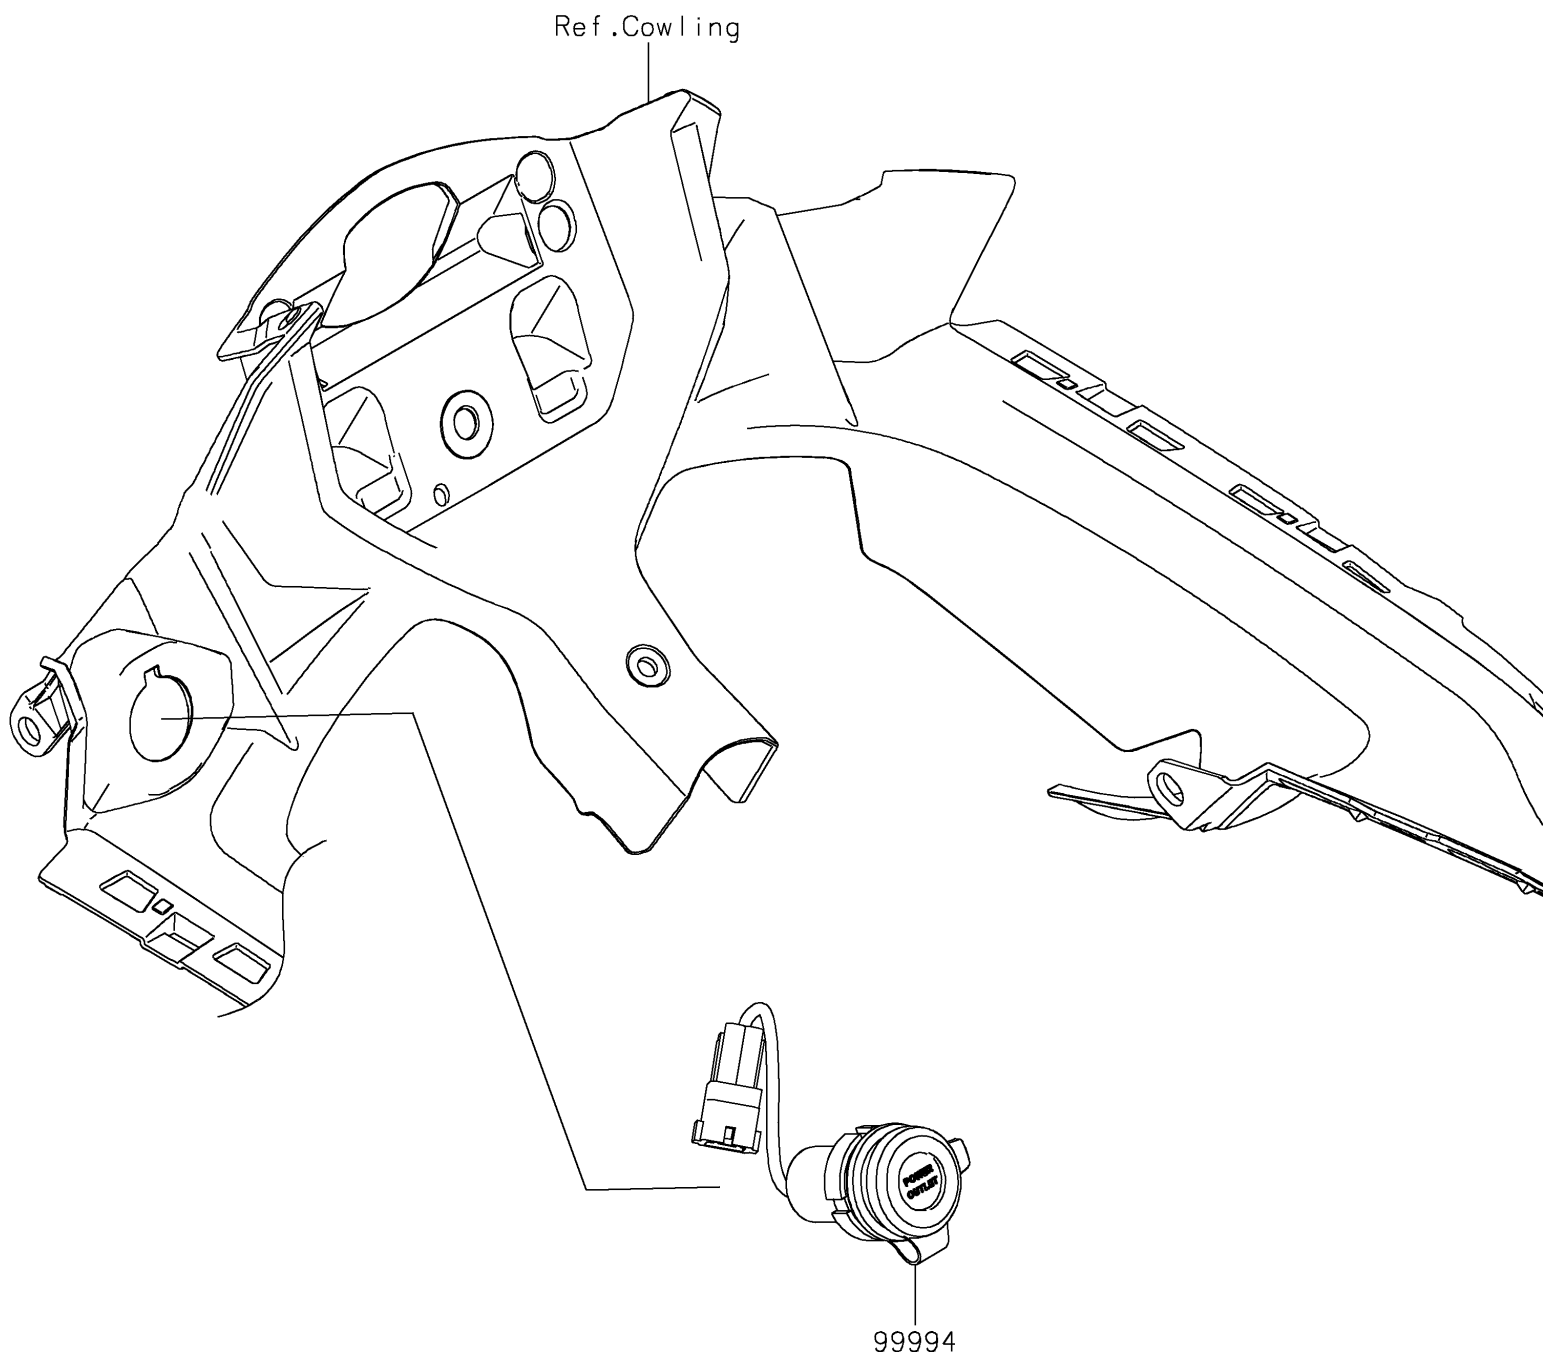

# 2026 NINJA® 650

## PARTS DIAGRAM

### Accessory(DC Output)

**Kawasaki**

Let the Good Times Roll®

F2910J

## PARTS LIST

Accessory(DC Output)

ITEM NAME	PART NUMBER	QUANTITY
DC OUTPUT(12V SOCKET) (Ref # 99994)	99994-1373	1