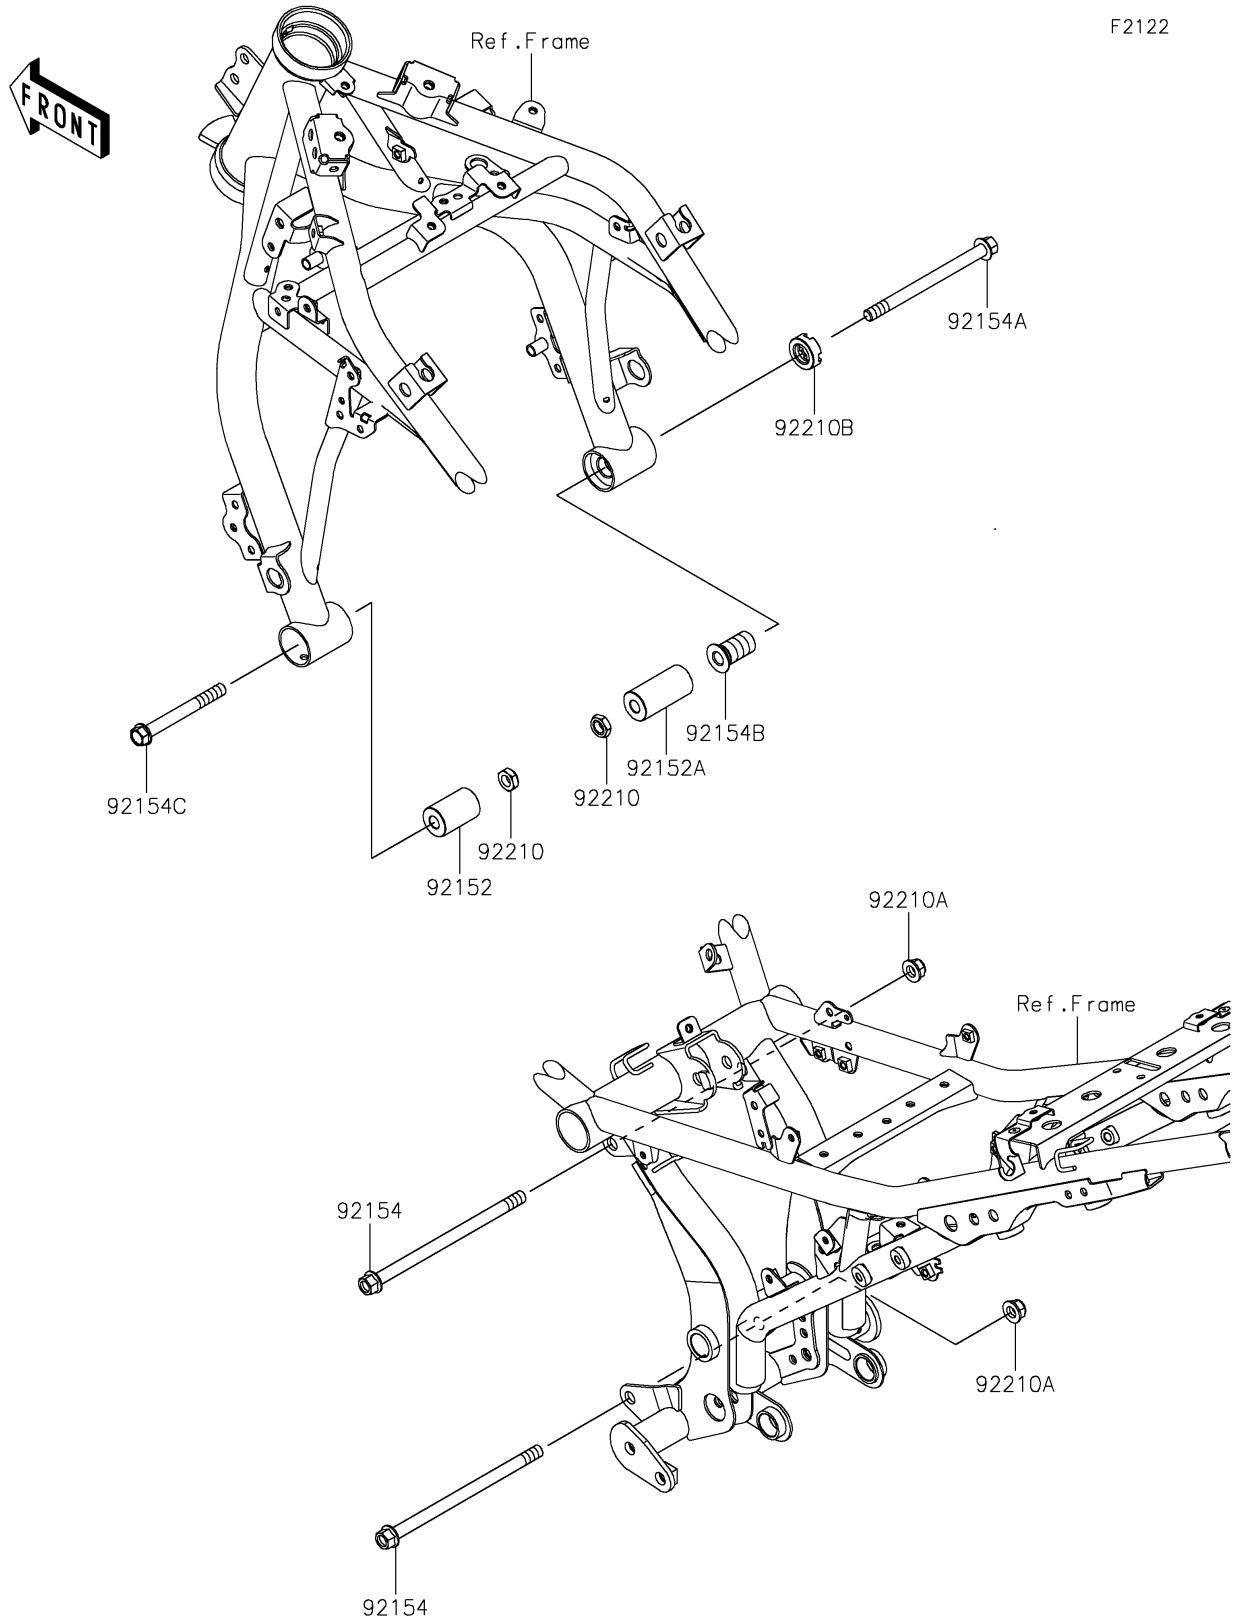

## PARTS DIAGRAM

### Engine Mount

## PARTS LIST

### Engine Mount

ITEM NAME	PART NUMBER	QUANTITY
COLLAR,10.5X26X40 (Ref # 92152)	92152-2230	1
COLLAR,10.5X26X54 (Ref # 92152A)	92152-2231	1
BOLT,FLANGED,10X170 (Ref # 92154)	92154-0840	2
BOLT,FLANGED,10X132 (Ref # 92154A)	92154-2167	1
BOLT,ADJUST,18X35 (Ref # 92154B)	92154-2168	1
BOLT,FLANGED,10X90 (Ref # 92154C)	92154-7182	1
NUT,LOCK,10MM (Ref # 92210)	92210-0784	2
NUT,LOCK,FLANGED,10MM (Ref # 92210A)	92210-1081	2
NUT,18MM (Ref # 92210B)	92210-1203	1