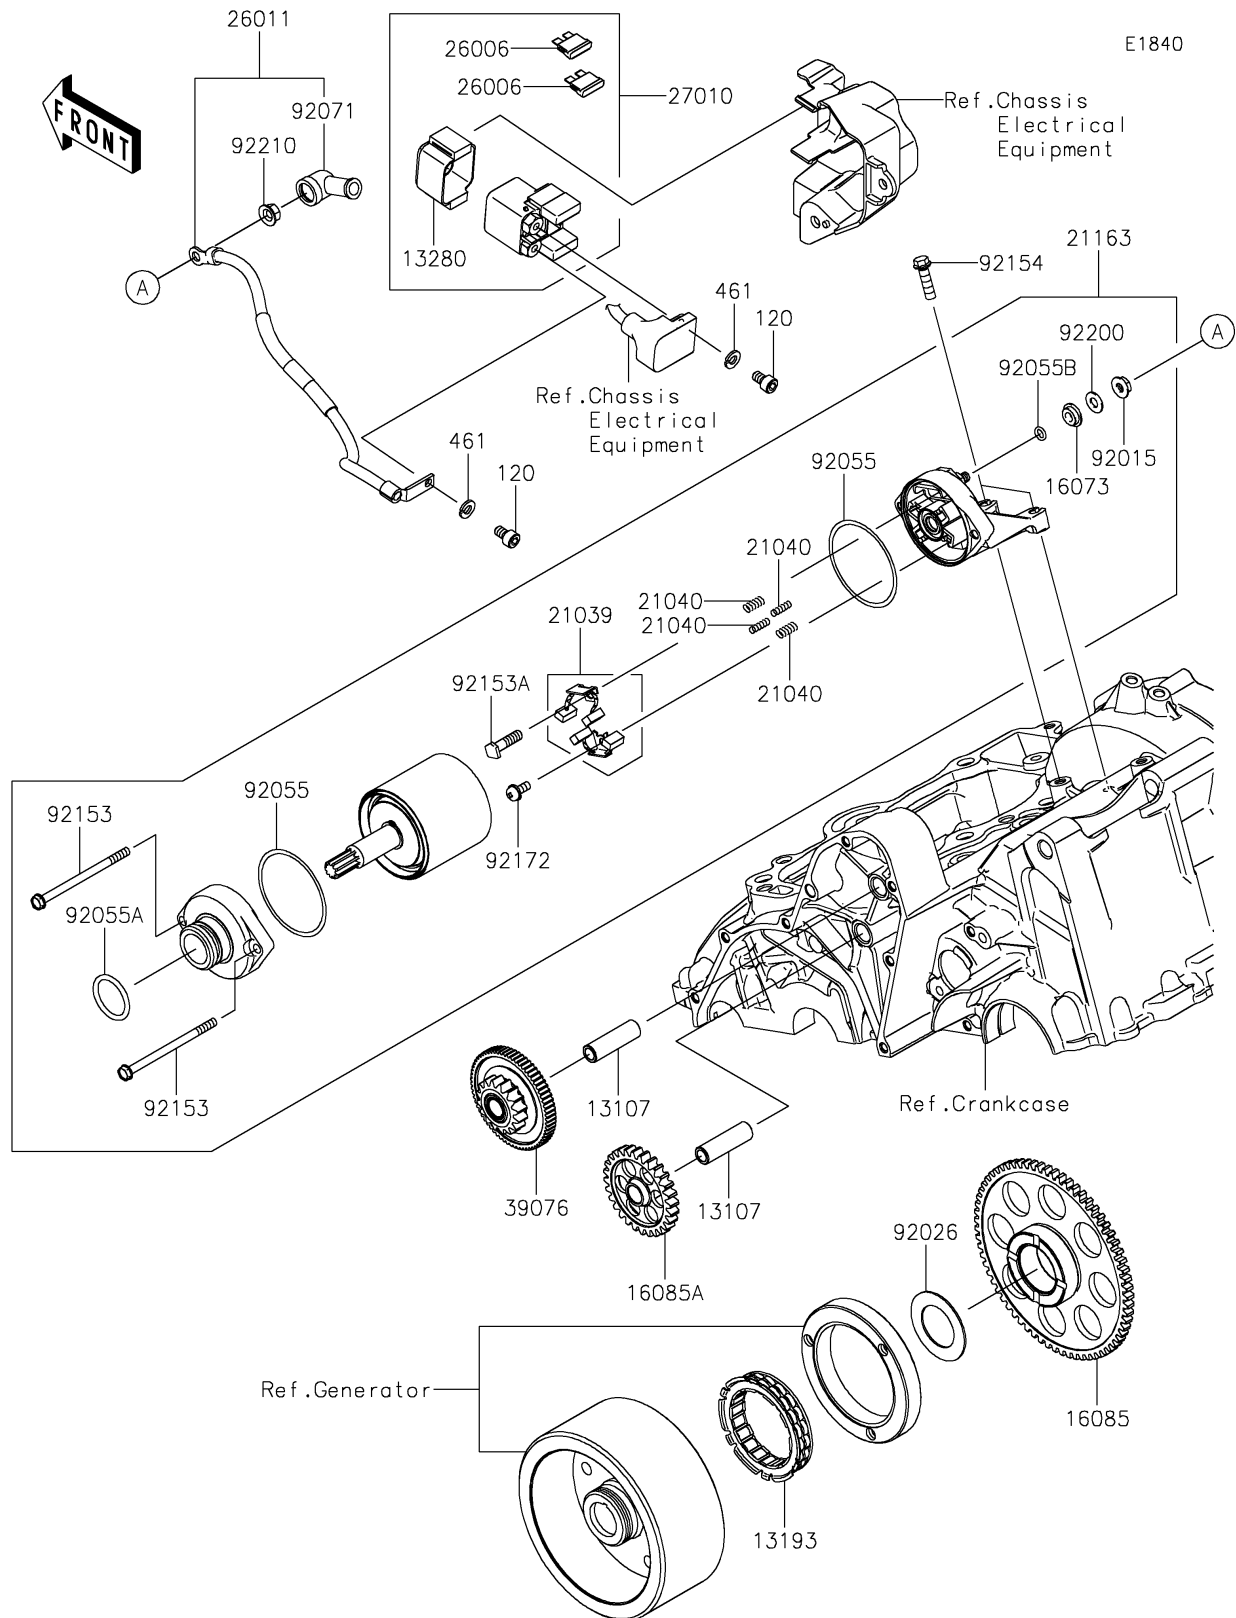

## PARTS DIAGRAM

### Starter Motor

## PARTS LIST

### Starter Motor

| ITEM NAME                          | PART NUMBER | QUANTITY |
|------------------------------------|-------------|----------|
| SHAFT,IDLE GEAR (Ref # 13107)      | 13107-1106  | 2        |
| CLUTCH-ASSY-ONEWAY (Ref # 13193)   | 13193-0006  | 1        |
| HOLDER (Ref # 13280)               | 13280-0710  | 1        |
| INSULATOR (Ref # 16073)            | 16073-0053  | 1        |
| GEAR,67T (Ref # 16085)             | 16085-0076  | 1        |
| GEAR,IDLE,28T (Ref # 16085A)       | 16085-0148  | 1        |
| BRUSH,CARBON (Ref # 21039)         | 21039-0004  | 1        |
| SPRING-BRUSH (Ref # 21040)         | 21040-0003  | 4        |
| STARTER-ELECTRIC (Ref # 21163)     | 21163-0746  | 1        |
| FUSE,BLADE,30A,GREEN (Ref # 26006) | 26006-1006  | 2        |
| WIRE-LEAD (Ref # 26011)            | 26011-0939  | 1        |
| SWITCH,MAGNETIC (Ref # 27010)      | 27010-0709  | 1        |
| LIMITER,16T&66T (Ref # 39076)      | 39076-0034  | 1        |
| NUT,STARTER MOTOR (Ref # 92015)    | 92015-1476  | 1        |
| SPACER,29.1X47.5X1.2 (Ref # 92026) | 92026-087   | 1        |
| RING-O (Ref # 92055)               | 92055-0136  | 2        |
| RING-O (Ref # 92055A)              | 92055-1276  | 1        |
| RING-O,4.5X2.0 (Ref # 92055B)      | 92055-1370  | 1        |
| GROMMET (Ref # 92071)              | 92071-0024  | 1        |
| BOLT (Ref # 92153)                 | 92153-1850  | 2        |
| BOLT (Ref # 92153A)                | 92153-1866  | 1        |
| BOLT,FLANGED,6X22 (Ref # 92154)    | 92154-0504  | 2        |
| SCREW (Ref # 92172)                | 92172-0334  | 1        |
| WASHER (Ref # 92200)               | 92200-0386  | 1        |
| NUT,6MM (Ref # 92210)              | 92210-0188  | 1        |
| BOLT-SOCKET,6X10 (Ref # 120)       | 120CB0610   | 2        |
| WASHER-SPRING,6MM (Ref # 461)      | 461DB0600   | 2        |