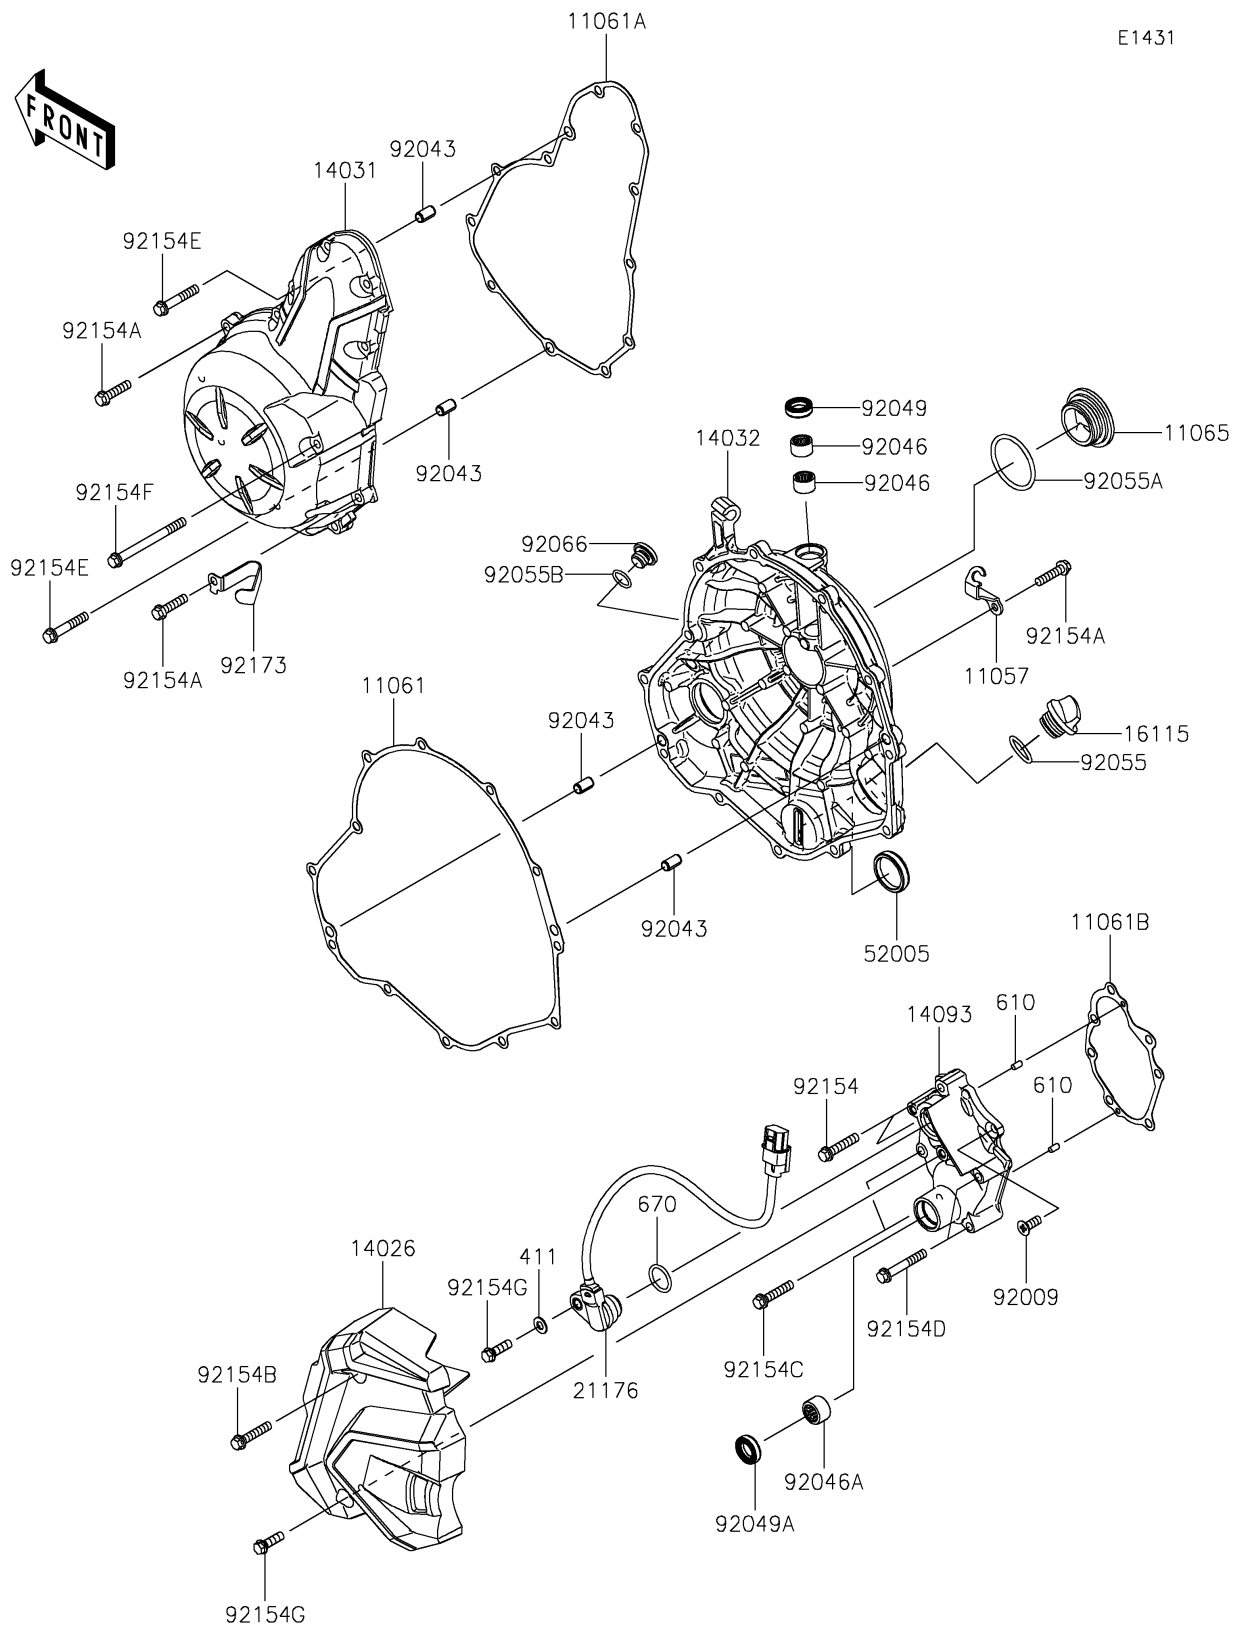

2026 NINJA® 650

PARTS DIAGRAM

Engine Cover(s)

2026 NINJA® 650

PARTS LIST

Engine Cover(s)

ITEM NAME	PART NUMBER	QUANTITY
BRACKET (Ref # 11057)	11057-0482	1
GASKET,CLUTCH COVER (Ref # 11061)	11061-0164	1
GASKET,GENERATOR COVER (Ref # 11061A)	11061-0165	1
GASKET,TRANSMISSION COVER (Ref # 11061B)	11061-0166	1
CAP (Ref # 11065)	11065-1325	1
COVER-CHAIN (Ref # 14026)	14026-0128	1
COVER-GENERATOR (Ref # 14031)	14031-0609	1
COVER-CLUTCH (Ref # 14032)	14032-0629	1
COVER,TRANSMISSION (Ref # 14093)	14093-0463	1
CAP-OIL FILLER (Ref # 16115)	16115-1053	1
SENSOR,GEAR POSITION (Ref # 21176)	21176-0820	1
GAUGE,OIL LEVEL (Ref # 52005)	52005-0071	1
SCREW,6X16 (Ref # 92009)	92009-1360	1
PIN,6.2X8X14 (Ref # 92043)	92043-1263	4
BEARING-NEEDLE,HK1210FM (Ref # 92046)	92046-0034	2
BEARING-NEEDLE,HK1312 (Ref # 92046A)	92046-1148	1
SEAL-OIL,CLUTCH RELEASE (Ref # 92049)	92049-1475	1
SEAL-OIL,TC13225.5 (Ref # 92049A)	92049-1519	1
RING-O,19.8MM (Ref # 92055)	92055-0844	1
RING-O,39.4MM (Ref # 92055A)	92055-0849	1
RING-O,13.0X1.9 (Ref # 92055B)	92055-1011	1
PLUG,12X9.1 (Ref # 92066)	92066-0937	1
BOLT,FLANGED,6X30 (Ref # 92154)	92154-0727	2
BOLT,FLANGED,6X25 (Ref # 92154A)	92154-0819	21
BOLT,FLANGED,6X30 (Ref # 92154B)	92154-1772	1
BOLT,FLANGED,6X30 (Ref # 92154C)	92154-1773	2
BOLT,FLANGED,6X40 (Ref # 92154D)	92154-1774	2
BOLT,FLANGED,6X35 (Ref # 92154E)	92154-1779	2
BOLT,FLANGED,6X70 (Ref # 92154F)	92154-1780	1

2026 NINJA® 650

PARTS LIST

Engine Cover(s)

ITEM NAME	PART NUMBER	QUANTITY
BOLT,FLANGED,6X20 (Ref # 92154G)	92154-2130	2
CLAMP (Ref # 92173)	92173-1689	1
WASHER-PLAIN,6MM (Ref # 411)	411AA0600	1
ROLLER,4X8 (Ref # 610)	610A0408	2
O RING,18MM (Ref # 670)	670D2018	1