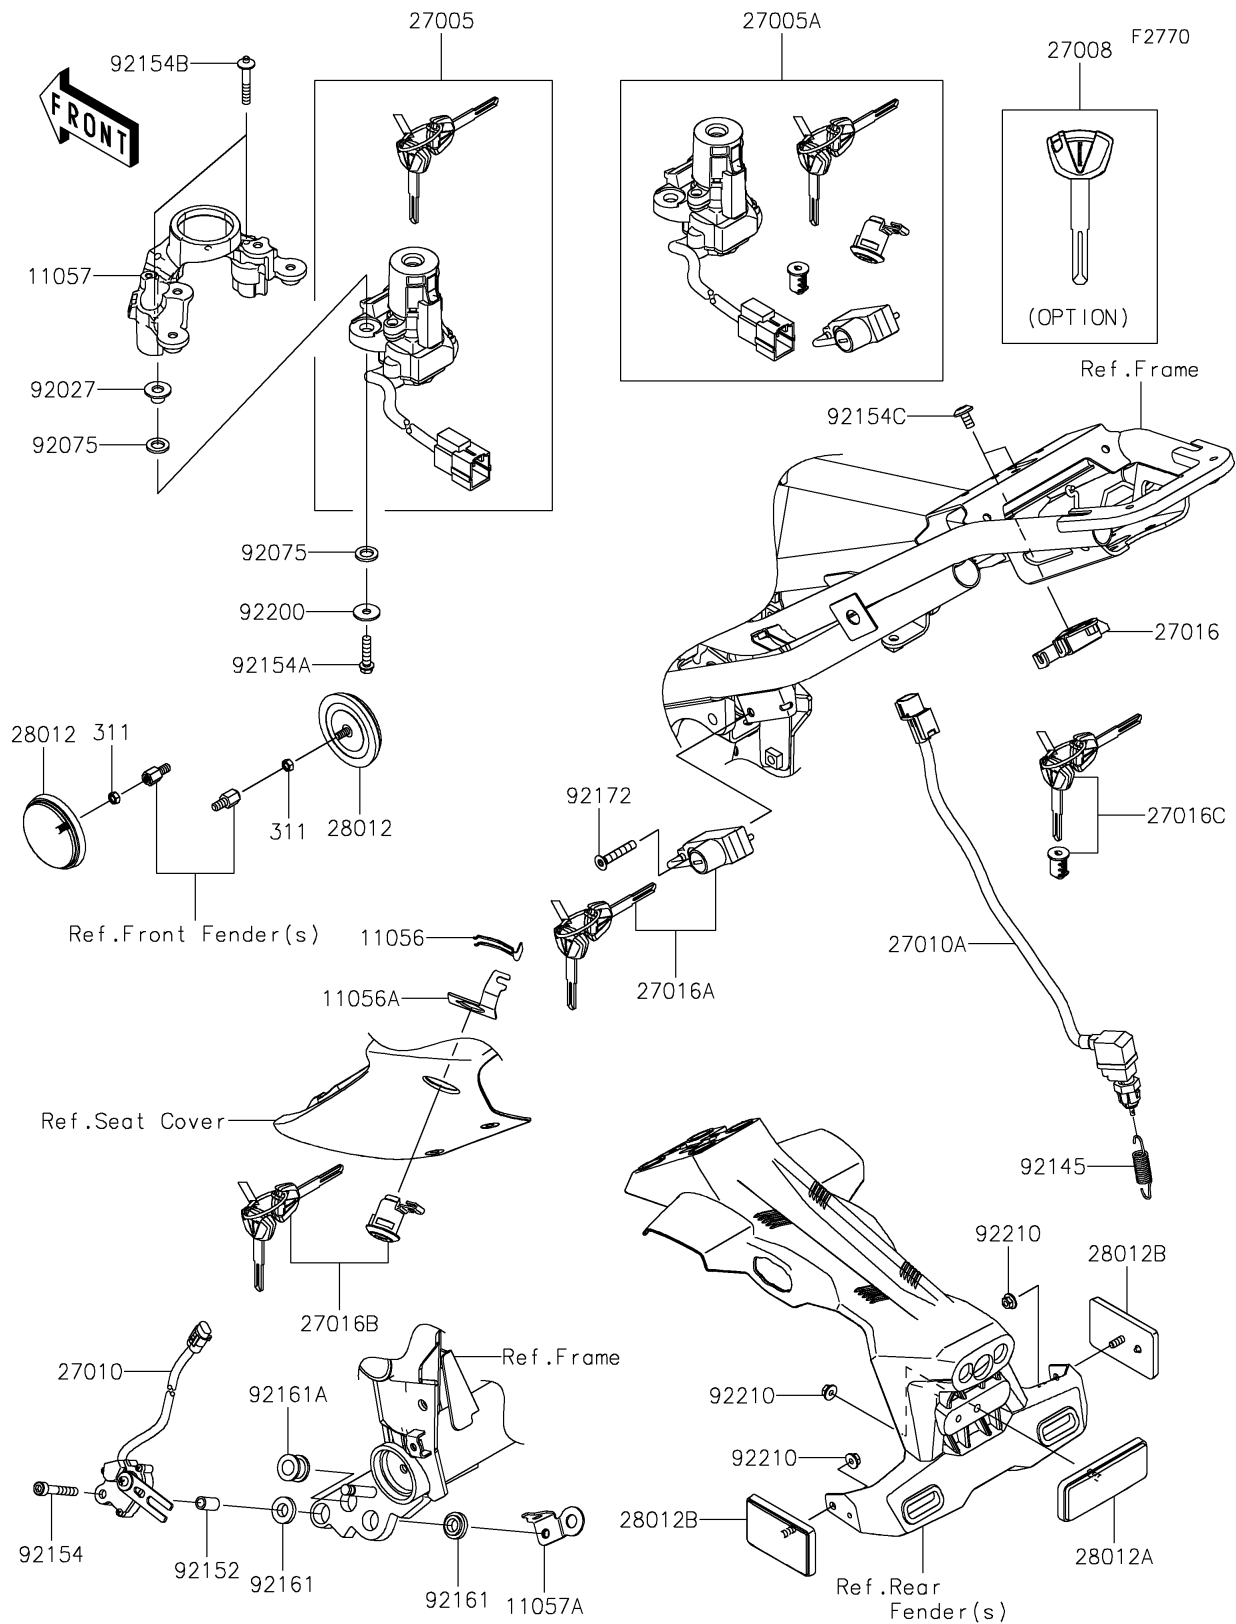

2026 Z900 SE ABS

PARTS DIAGRAM

Ignition Switch/Locks/Reflectors

2026 Z900 SE ABS

PARTS LIST

Ignition Switch/Locks/Reflectors

ITEM NAME

PART NUMBER

QUANTITY
