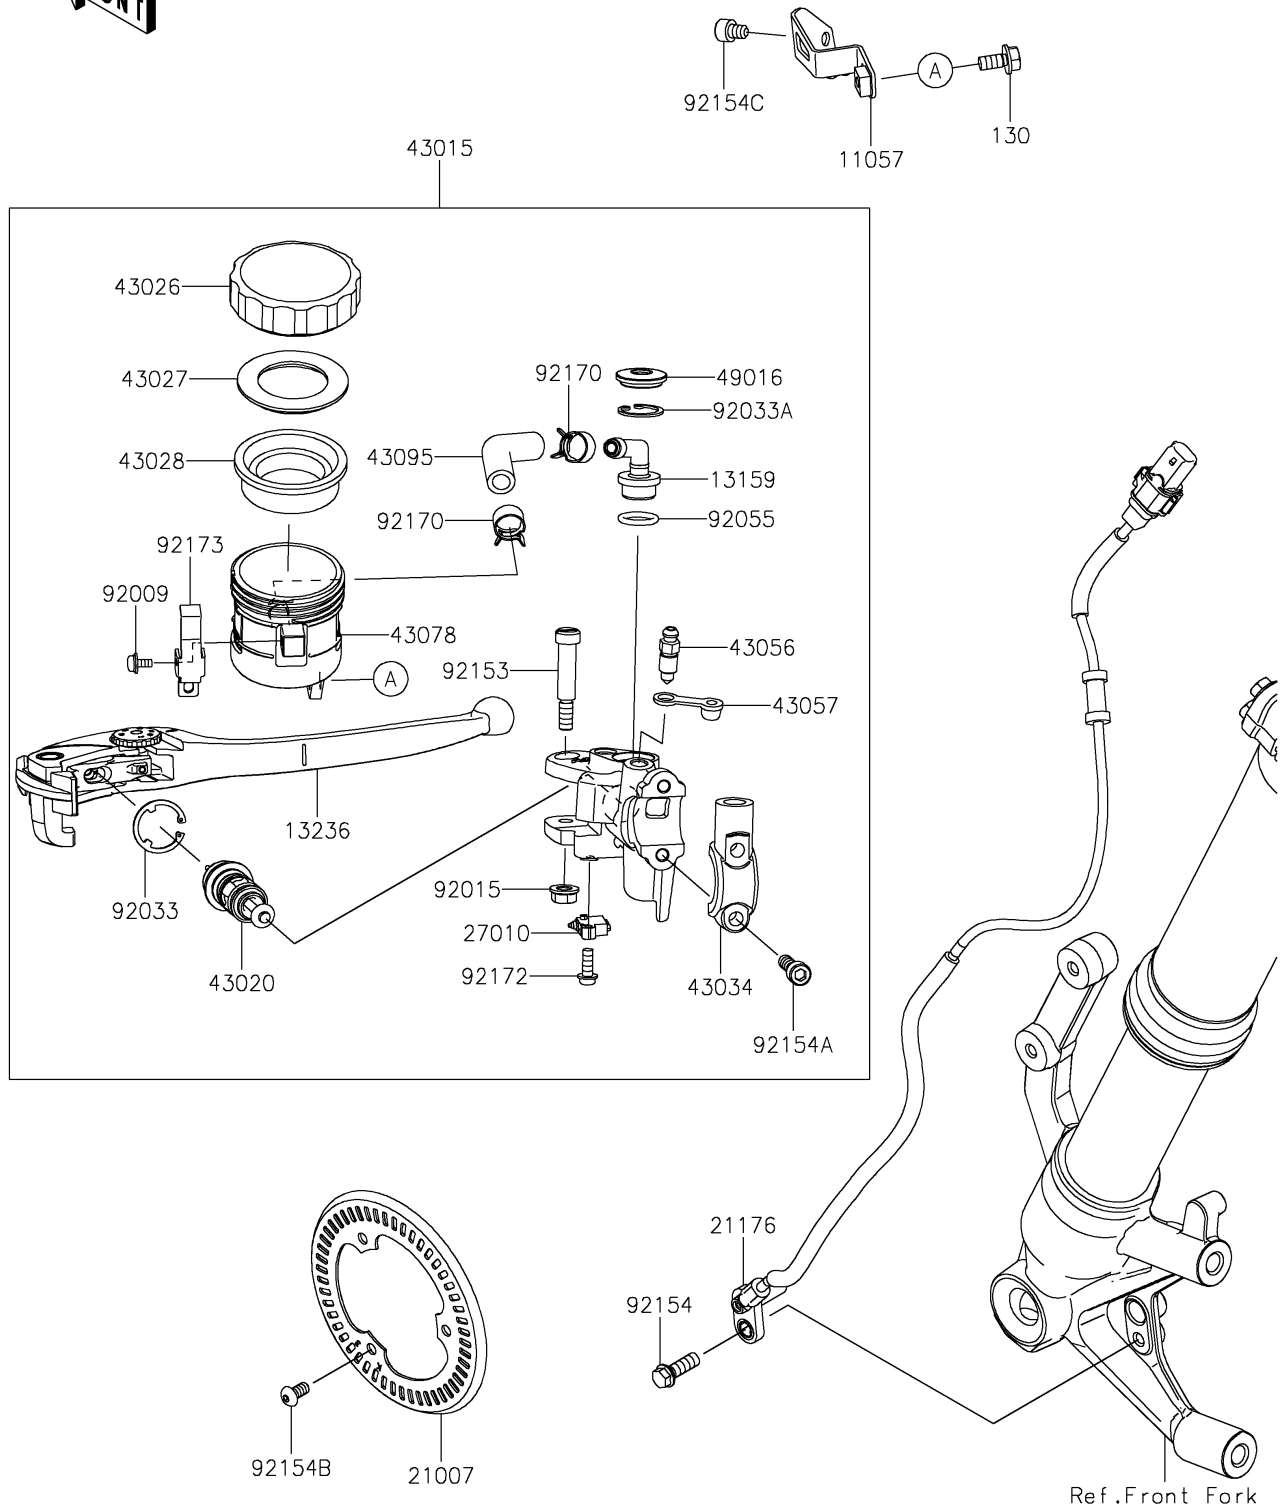

2026 Z900 SE ABS

PARTS DIAGRAM

Front Master Cylinder

F2291

2026 Z900 SE ABS

PARTS LIST

Front Master Cylinder

ITEM NAME

PART NUMBER

QUANTITY
