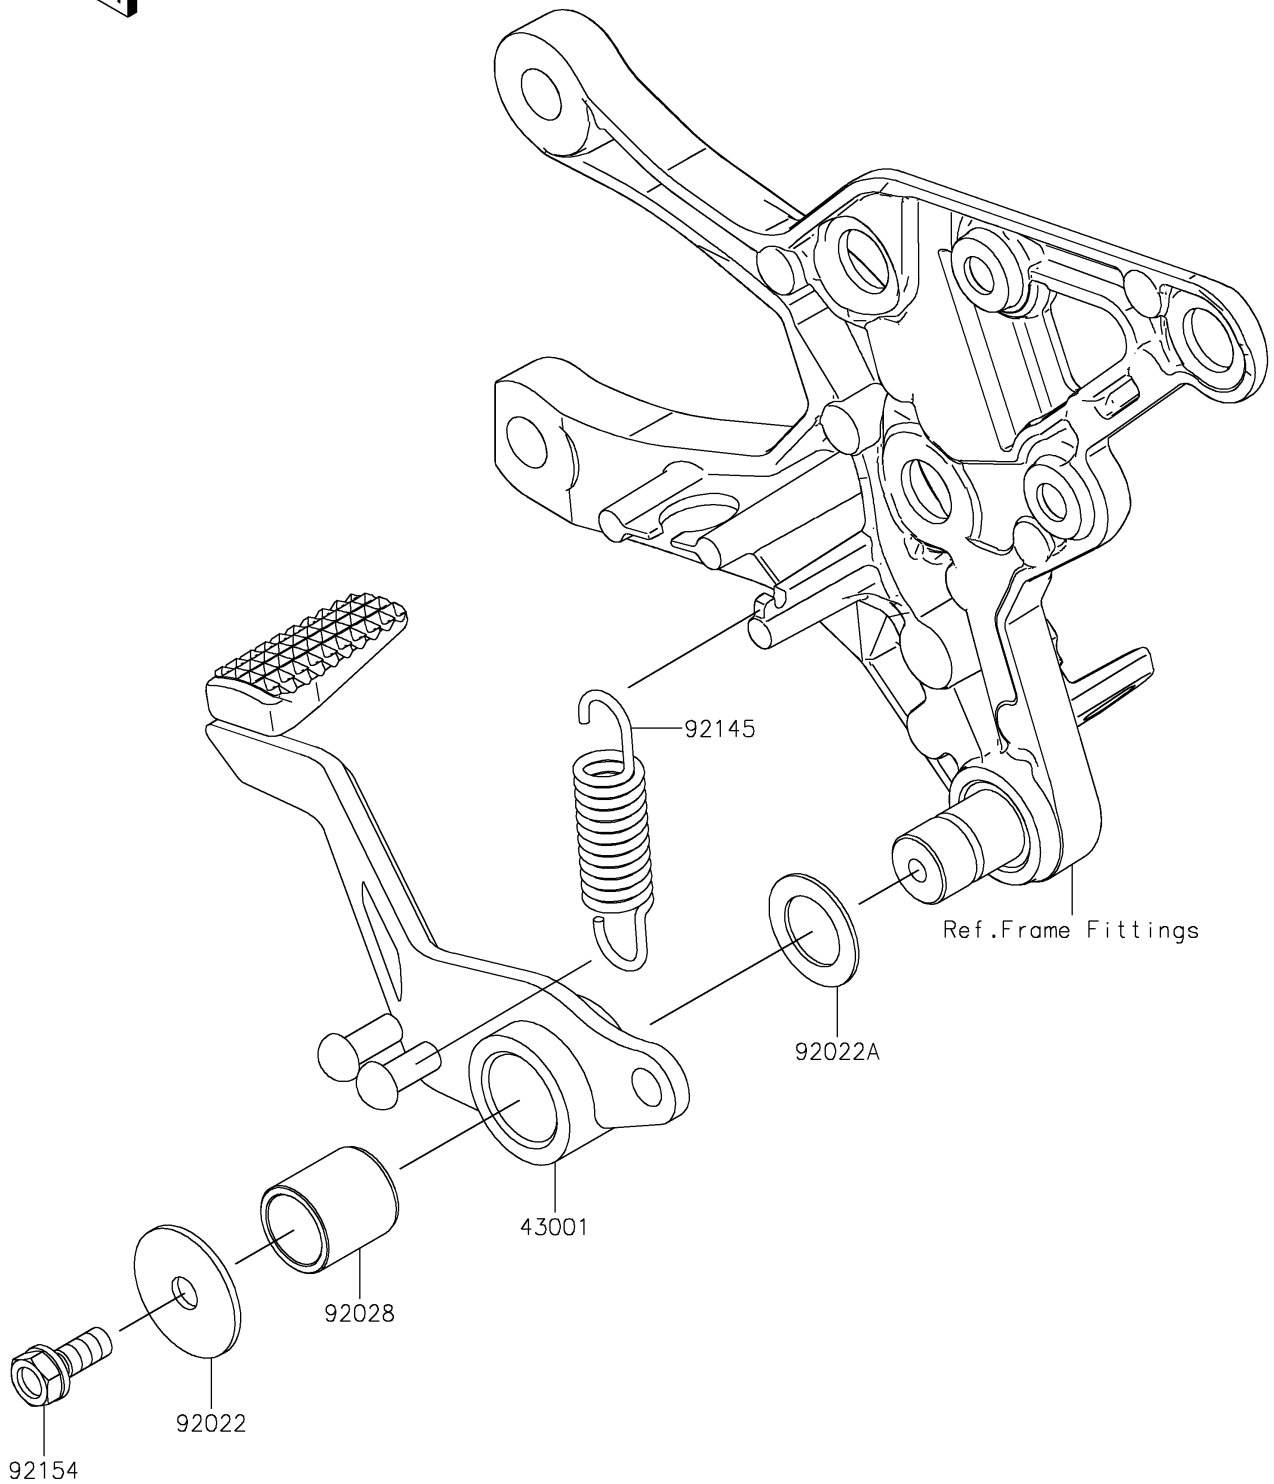

2025 Z900 SE ABS

PARTS DIAGRAM

Brake Pedal/Torque Link

F2260

2025 Z900 SE ABS

PARTS LIST

Brake Pedal/Torque Link

ITEM NAME	PART NUMBER	QUANTITY
LEVER-BRAKE (Ref # 43001)	43001-0749	1
WASHER,7X28X1.6 (Ref # 92022)	92022-1282	1
WASHER,15.3X24X1 (Ref # 92022A)	92022-326	1
BUSHING,BRAKE PEDAL (Ref # 92028)	92028-1282	1
SPRING,BRAKE PEDAL (Ref # 92145)	92145-0893	1
BOLT,UPSET-WS,6X16 (Ref # 92154)	92154-0935	1