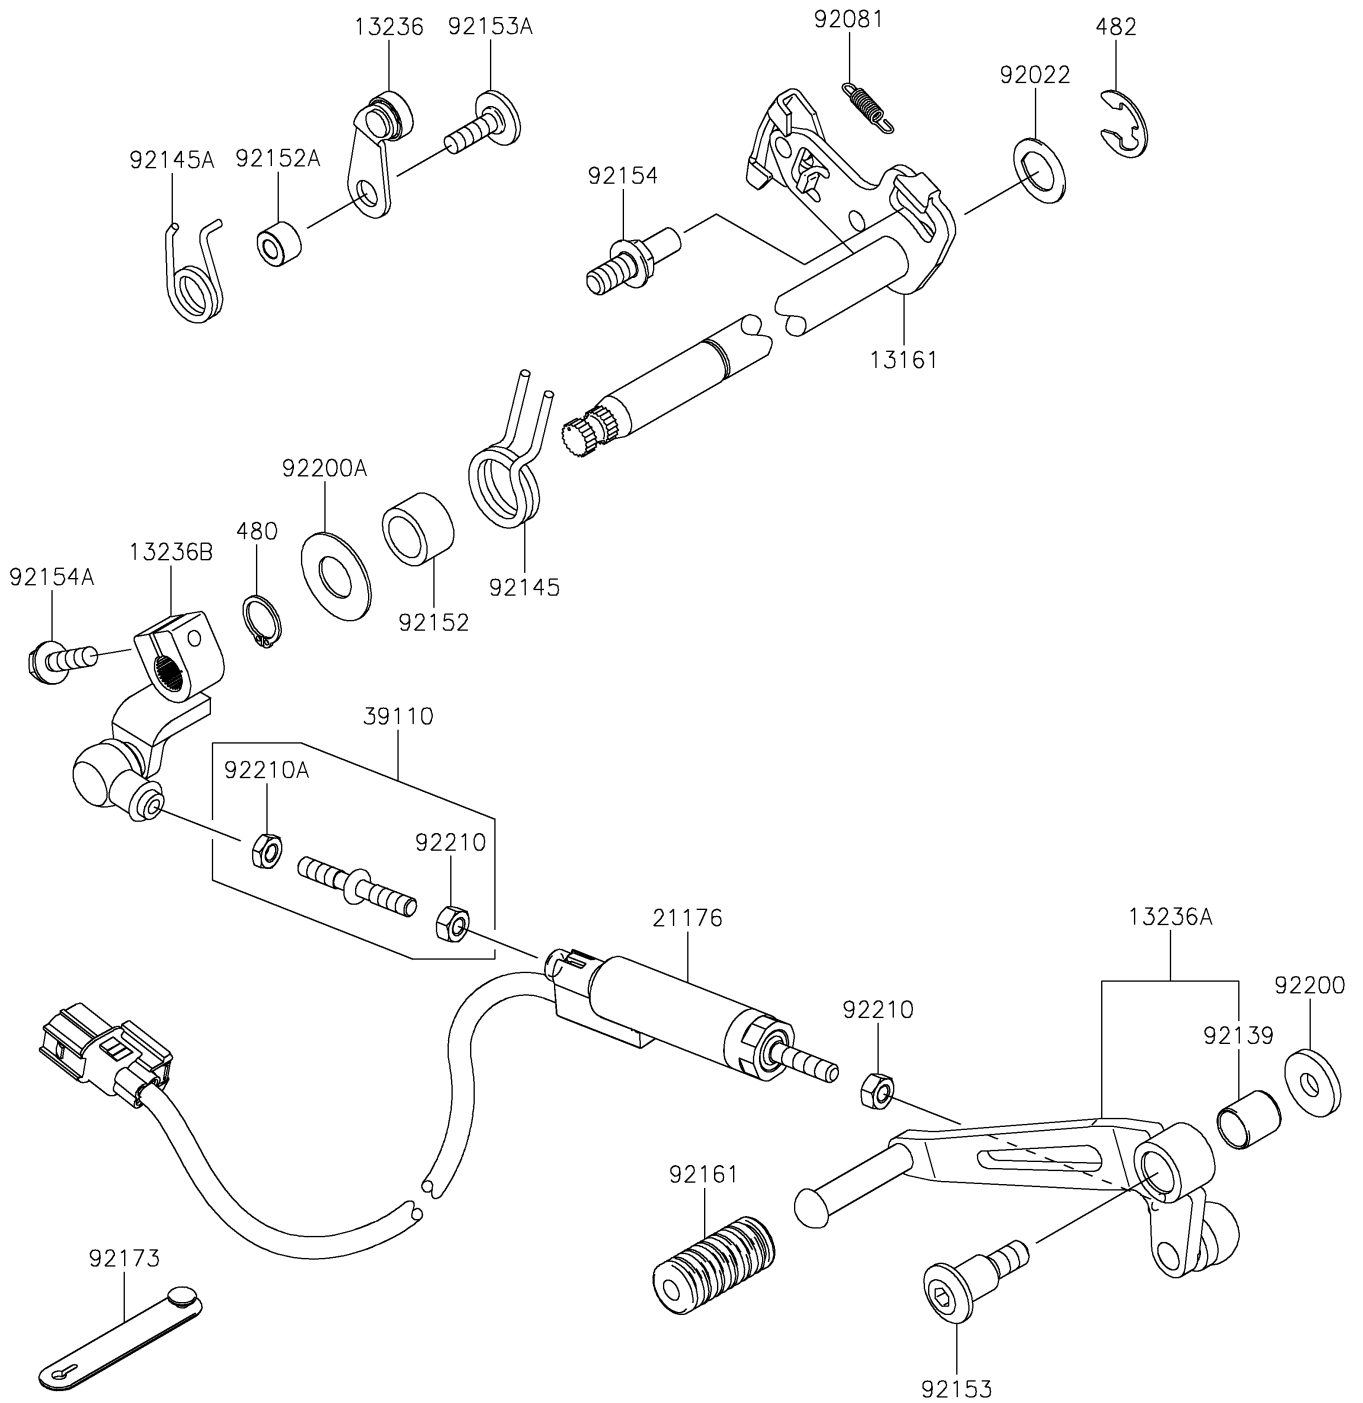

2026 Z900 SE ABS

PARTS DIAGRAM

Gear Change Mechanism

E1370

2026 Z900 SE ABS

PARTS LIST

Gear Change Mechanism

ITEM NAME

PART NUMBER

QUANTITY
