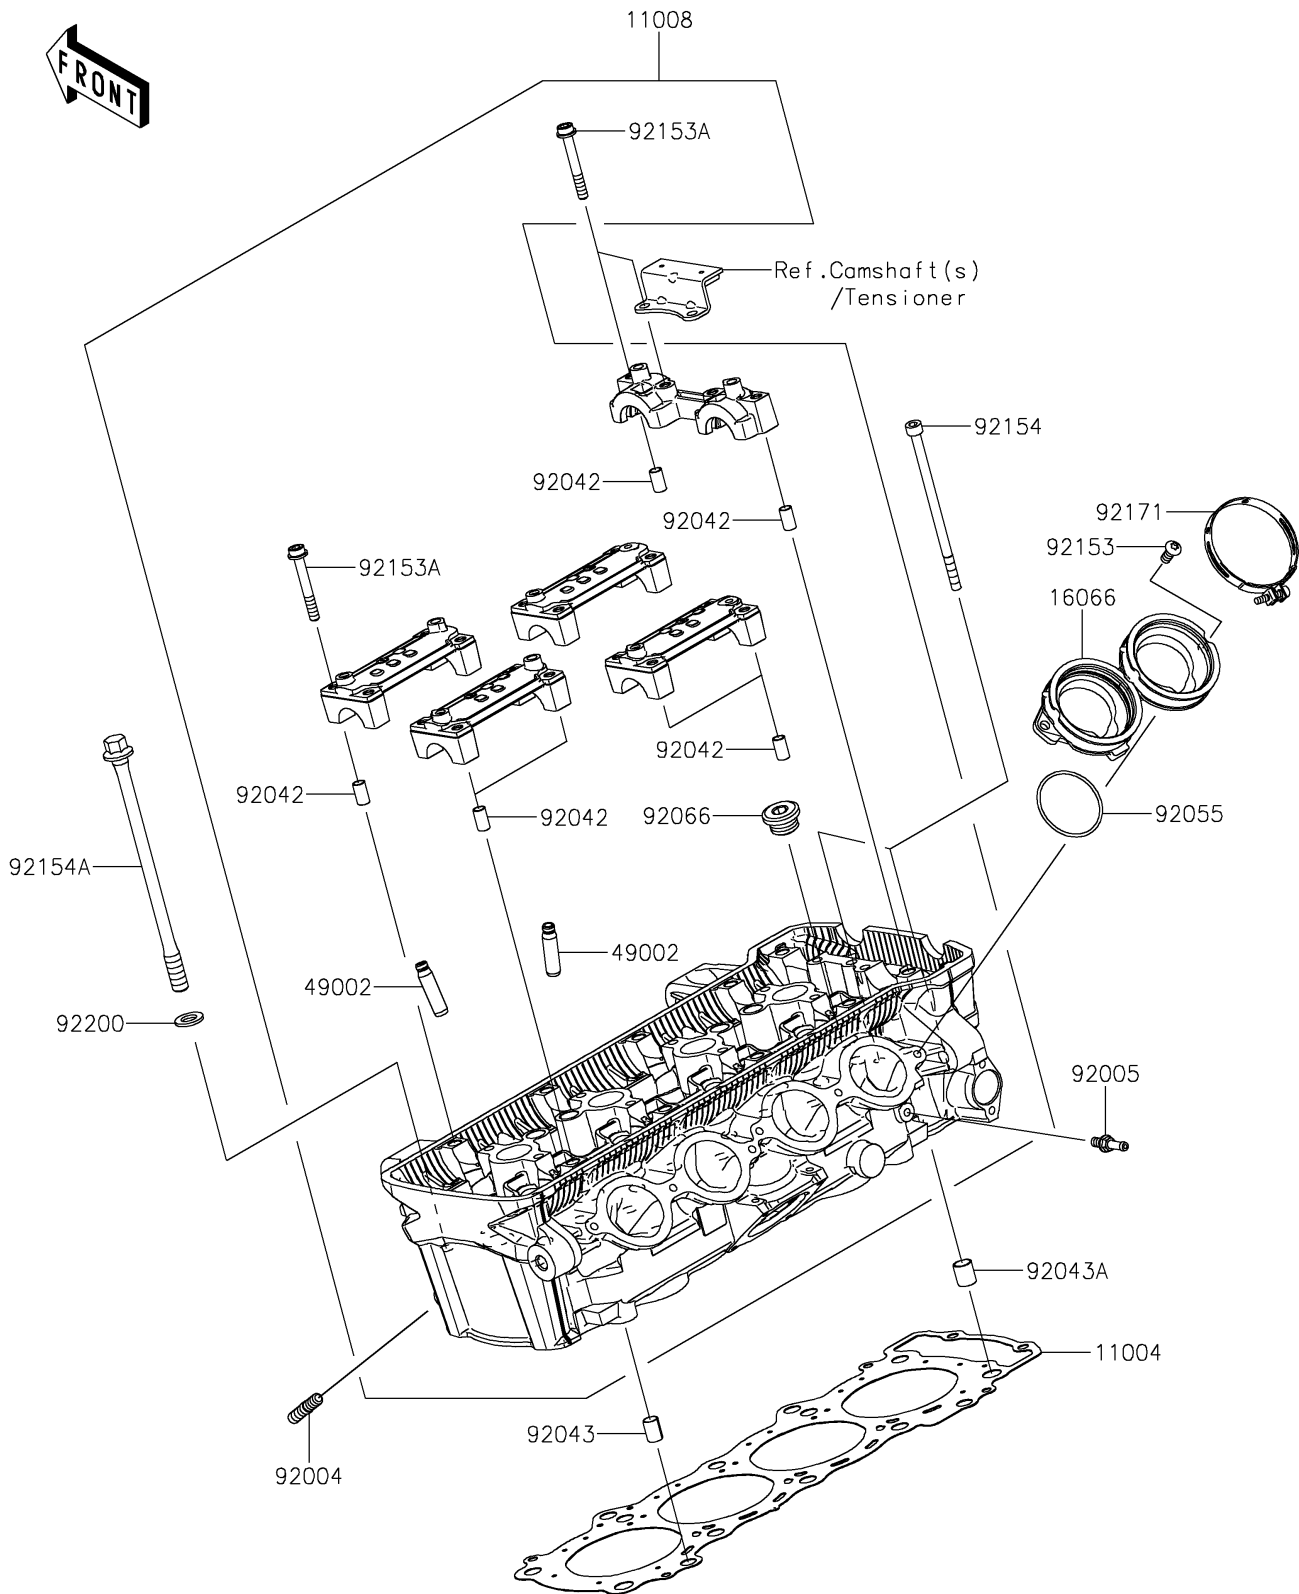

2026 Z900 SE ABS

PARTS DIAGRAM

Cylinder Head

E1111

2026 Z900 SE ABS

PARTS LIST

Cylinder Head

ITEM NAME

PART NUMBER

QUANTITY
