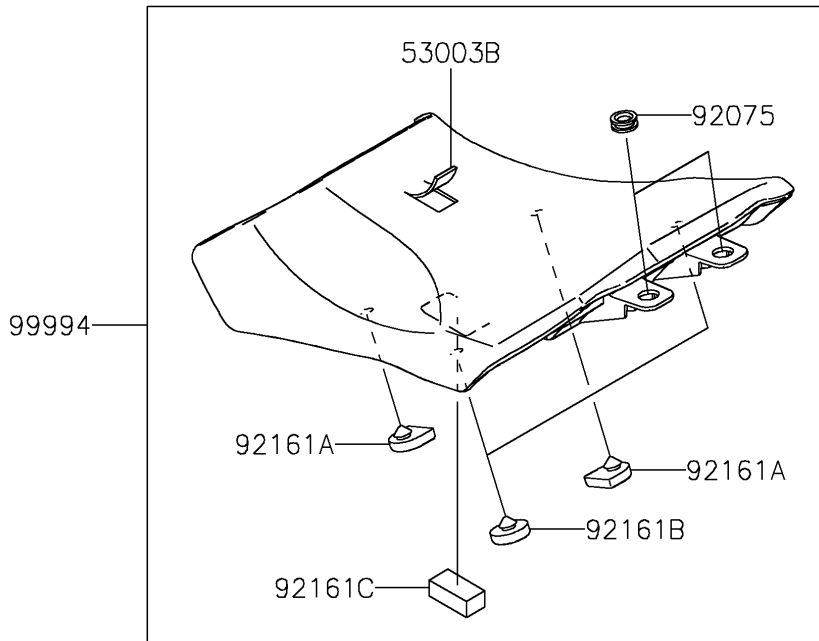

2025 NINJA® 1100SX SE ABS

PARTS DIAGRAM

Accessory(Seat)

F2910E

2025 NINJA® 1100SX SE ABS

PARTS LIST

Accessory(Seat)

ITEM NAME	PART NUMBER	QUANTITY
LEATHER,FR SEAT,BLACK (Ref # 53003)	53003-0524-MA	1
LEATHER,RR SEAT,BLACK (Ref # 53003A)	53003-0525-MA	1
LEATHER,BLACK (Ref # 53003B)	53003-0586-MA	1
DAMPER (Ref # 92075)	92075-1634	2
DAMPER,SEAT (Ref # 92161)	92161-0930	4
DAMPER,FR SEAT,FR (Ref # 92161A)	92161-0954	2
DAMPER,FR SEAT,RR (Ref # 92161B)	92161-0955	2
DAMPER,20X40X15 (Ref # 92161C)	92161-1608	1
KIT-ACCESSORY,LOW SEAT (Ref # 99994)	99994-1576	1
HIGH SEAT(FRONT) (Ref # 99994A)	99994-2060	1
HIGH SEAT(REAR) (Ref # 99994B)	99994-2061	1