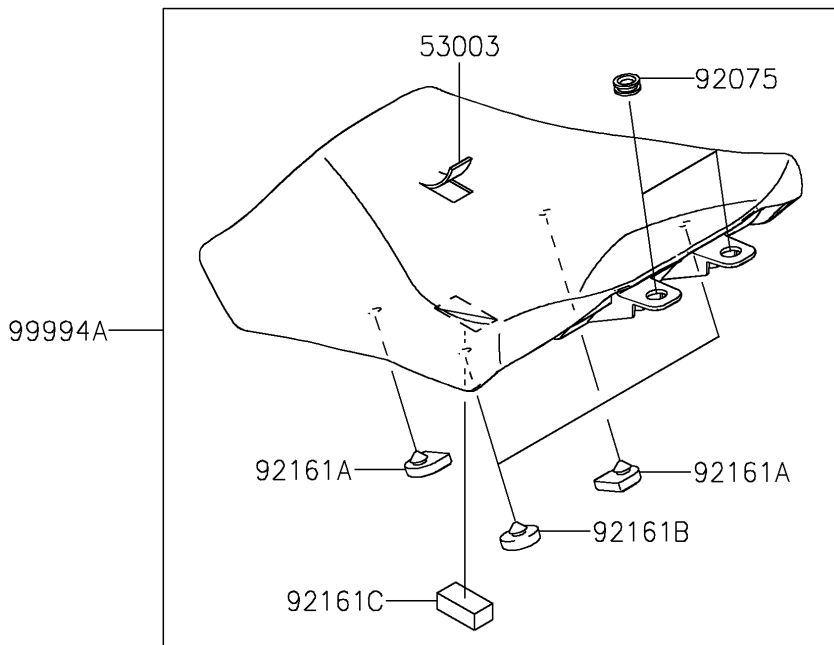

2025 NINJA® 1100SX SE ABS

PARTS DIAGRAM

Accessory(Seat)

F2910E

2025 NINJA® 1100SX SE ABS

PARTS LIST

Accessory(Seat)

ITEM NAME	PART NUMBER	QUANTITY
LEATHER,FR SEAT,BLACK (Ref # 53003)	53003-0524-MA	1
LEATHER,RR SEAT,BLACK (Ref # 53003A)	53003-0525-MA	1
LEATHER,BLACK (Ref # 53003B)	53003-0586-MA	1
DAMPER (Ref # 92075)	92075-1634	2
DAMPER,SEAT (Ref # 92161)	92161-0930	4
DAMPER,FR SEAT,FR (Ref # 92161A)	92161-0954	2
DAMPER,FR SEAT,RR (Ref # 92161B)	92161-0955	2
DAMPER,20X40X15 (Ref # 92161C)	92161-1608	1
KIT-ACCESSORY,LOW SEAT (Ref # 99994)	99994-1576	1
HIGH SEAT(FRONT) (Ref # 99994A)	99994-2060	1
HIGH SEAT(REAR) (Ref # 99994B)	99994-2061	1