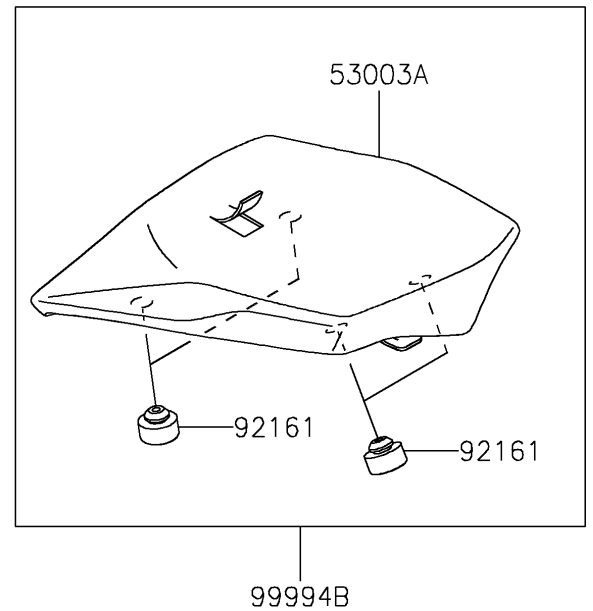

2025 NINJA® 1100SX SE ABS

PARTS DIAGRAM

Accessory(Seat)

F2910E

2025 NINJA® 1100SX SE ABS

PARTS LIST

Accessory(Seat)

ITEM NAME	PART NUMBER	QUANTITY
LEATHER,FR SEAT,BLACK (Ref # 53003)	53003-0524-MA	1
LEATHER,RR SEAT,BLACK (Ref # 53003A)	53003-0525-MA	1
LEATHER,BLACK (Ref # 53003B)	53003-0586-MA	1
DAMPER (Ref # 92075)	92075-1634	2
DAMPER,SEAT (Ref # 92161)	92161-0930	4
DAMPER,FR SEAT,FR (Ref # 92161A)	92161-0954	2
DAMPER,FR SEAT,RR (Ref # 92161B)	92161-0955	2
DAMPER,20X40X15 (Ref # 92161C)	92161-1608	1
KIT-ACCESSORY,LOW SEAT (Ref # 99994)	99994-1576	1
HIGH SEAT(FRONT) (Ref # 99994A)	99994-2060	1
HIGH SEAT(REAR) (Ref # 99994B)	99994-2061	1