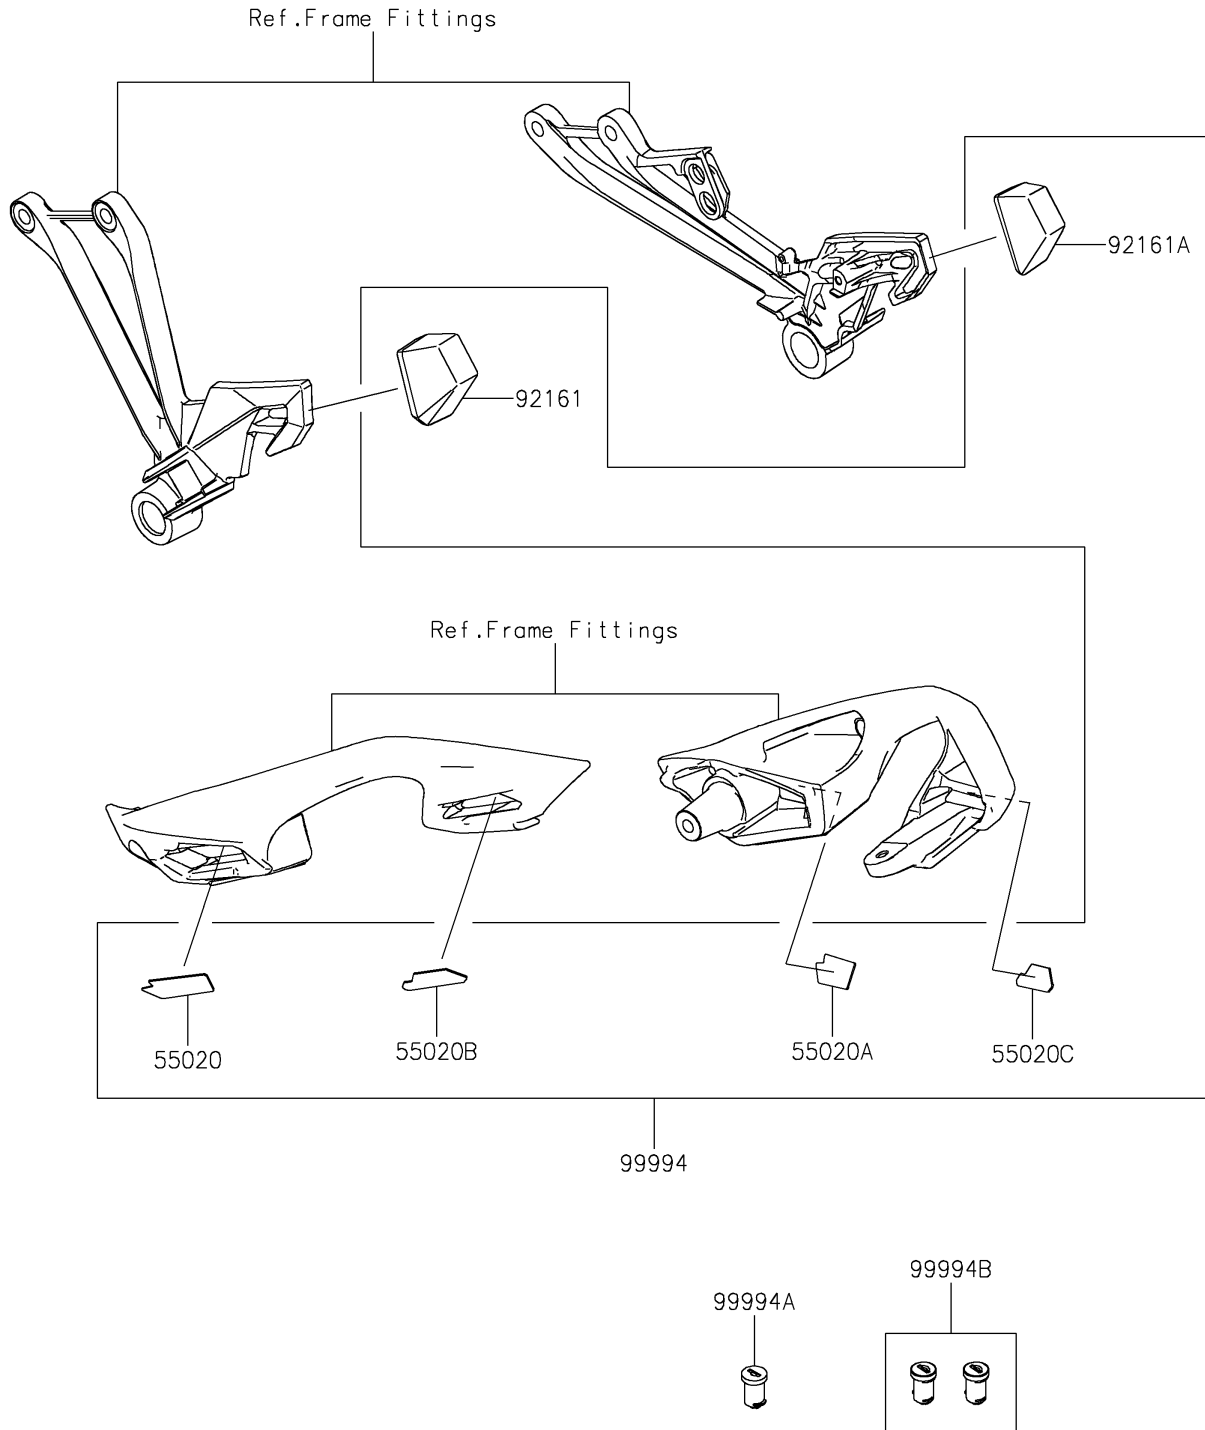

2025 Ninja 1100SX SE

PARTS DIAGRAM

Accessory(Bag Fitting Kit)

F2910D

2025 Ninja 1100SX SE

PARTS LIST

Accessory(Bag Fitting Kit)

ITEM NAME

PART NUMBER

QUANTITY
