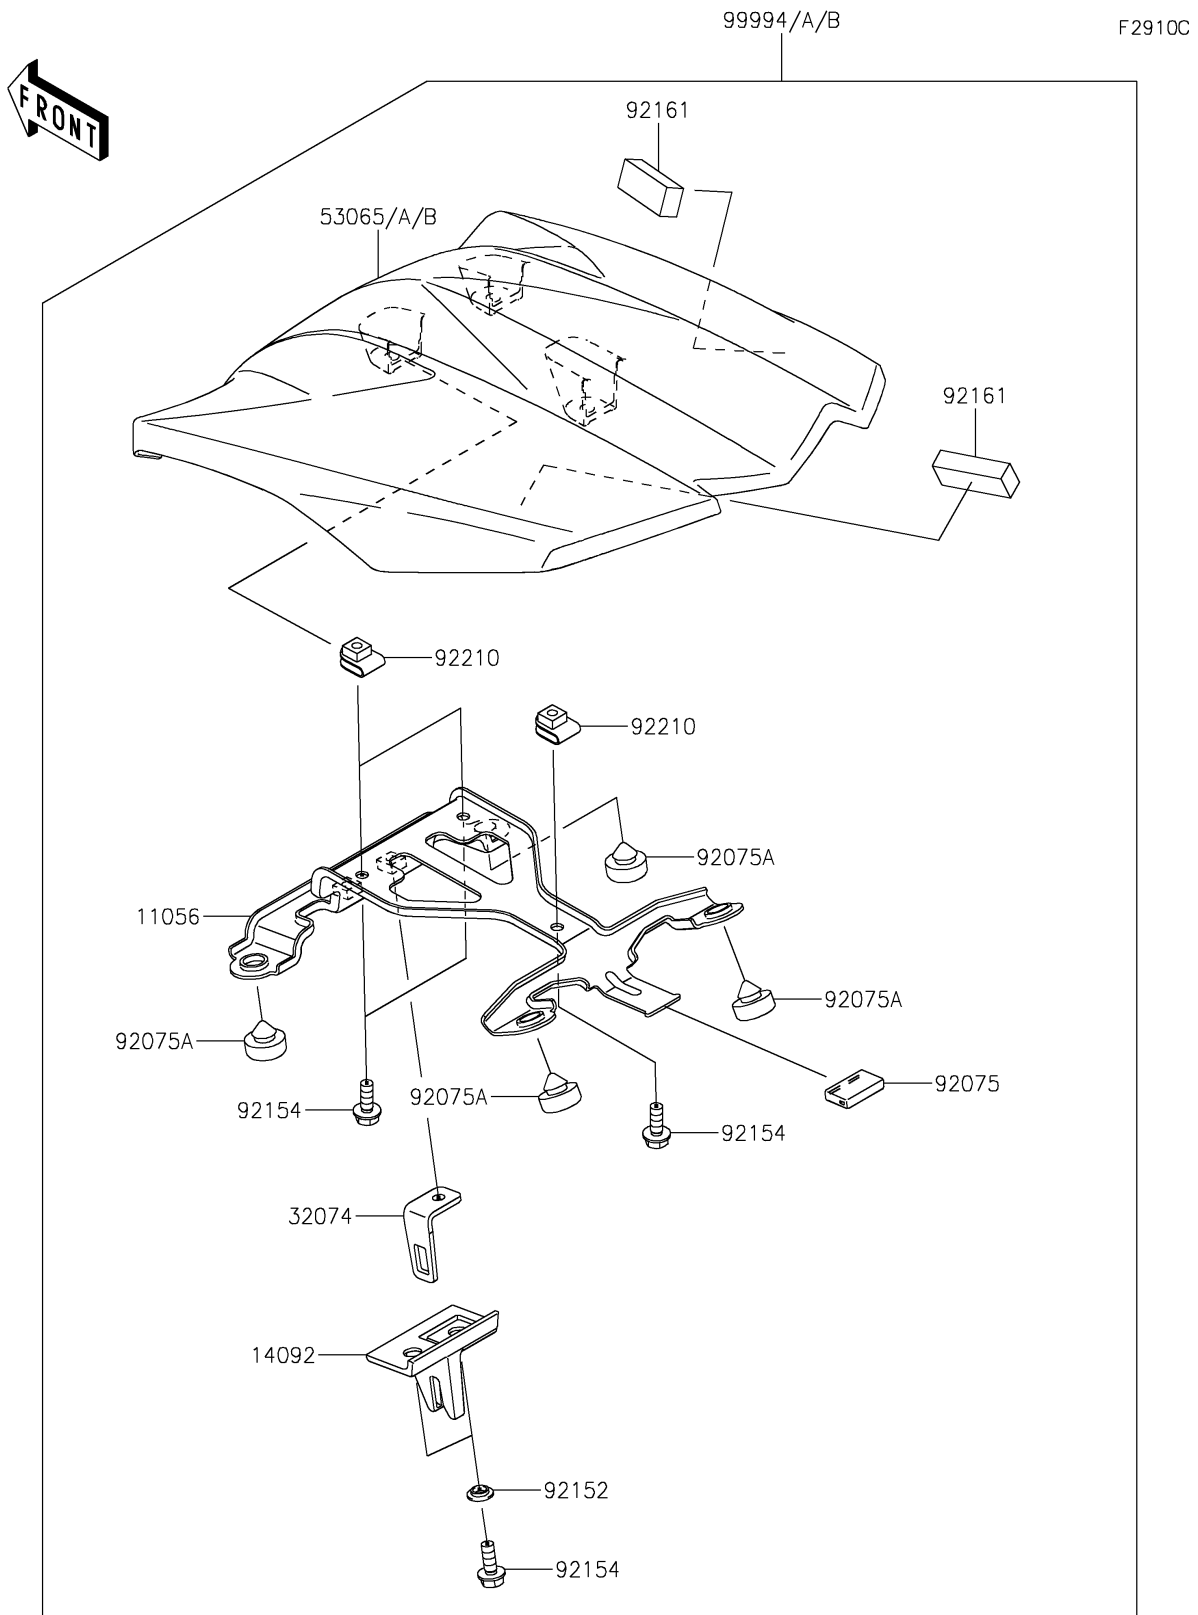

2025 NINJA® 1100SX SE ABS

PARTS DIAGRAM

Accessory(Pillion Seat Cover)

2025 NINJA® 1100SX SE ABS

PARTS LIST

Accessory(Pillion Seat Cover)

ITEM NAME	PART NUMBER	QUANTITY
BRACKET (Ref # 11056)	11056-2436	1
COVER (Ref # 14092)	14092-0248	1
BRACKET-LOCK (Ref # 32074)	32074-0017	1
COVER SEAT,E.B.GREEN (Ref # 53065A)	53065-0041-60R	1
COVER SEAT,M.M.G.GRAY (Ref # 53065B)	53065-0041-68P	1
DAMPER (Ref # 92075)	92075-1446	1
DAMPER,10X20X8 (Ref # 92075A)	92075-1927	4
COLLAR (Ref # 92152)	92152-0250	2
BOLT,FLANGED,6X16 (Ref # 92154)	92154-0899	5
DAMPER,10X40X15 (Ref # 92161)	92161-1922	2
NUT,6MM (Ref # 92210)	92210-0277	3
PILLION SEAT COVER,E.B.GRN (Ref # 99994A)	99994-0897-60R	1
PILLION SEAT COVER,M.M.G.GRAY (Ref # 99994B)	99994-0897-68P	1