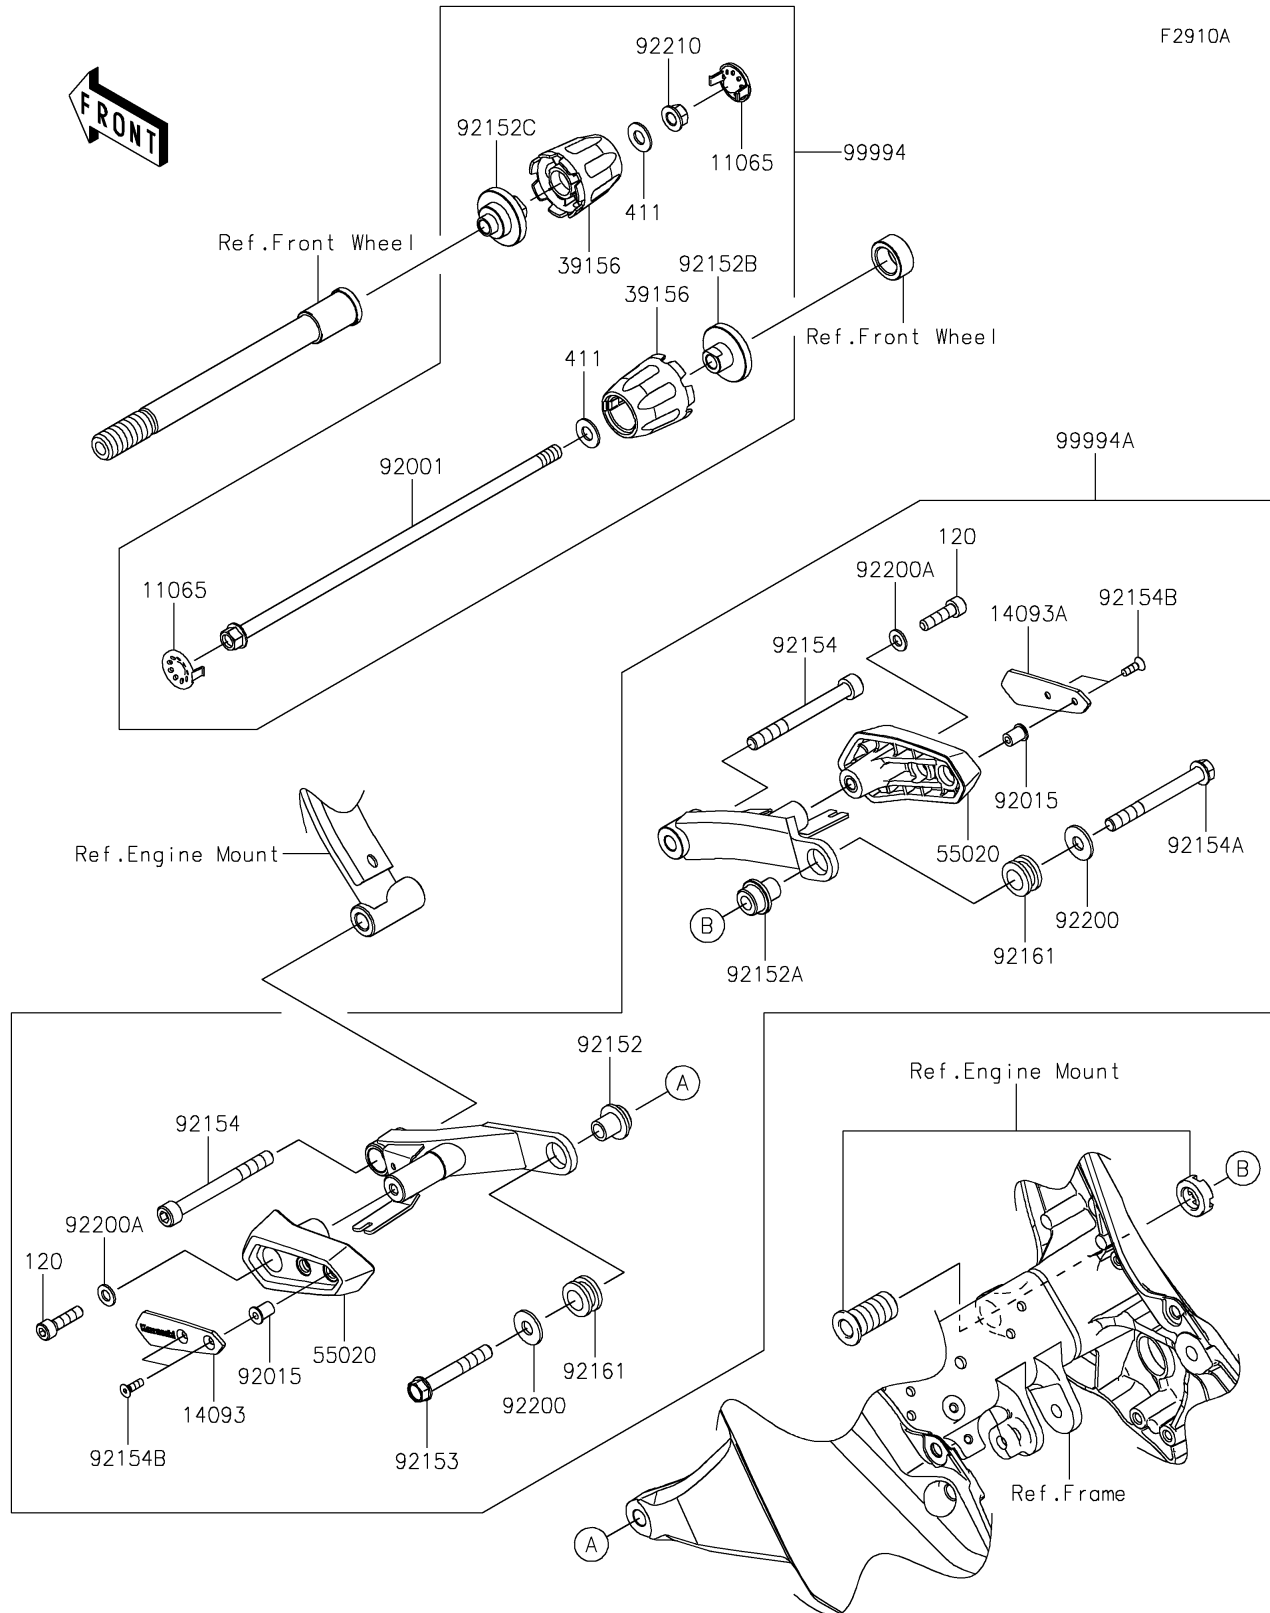

2025 NINJA® 1100SX SE ABS

PARTS DIAGRAM

Accessory(Slider)

2025 NINJA® 1100SX SE ABS

PARTS LIST

Accessory(Slider)

ITEM NAME	PART NUMBER	QUANTITY
CAP,B.SILVER (Ref # 11065)	11065-1313-54N	2
COVER,SLIDER,LH (Ref # 14093)	14093-0350	1
COVER,SLIDER,RH (Ref # 14093A)	14093-0351	1
PAD,AXLE SLIDER (Ref # 39156)	39156-2212	2
GUARD (Ref # 55020)	55020-1997	2
BOLT,FLANGED,10X320,BLACK (Ref # 92001)	92001-1624	1
NUT,WELL,5MM (Ref # 92015)	92015-1757	4
COLLAR,RR,LH (Ref # 92152)	92152-1519	1
COLLAR,RR,RH (Ref # 92152A)	92152-1520	1
COLLAR,LH,L=25.5 (Ref # 92152B)	92152-2305	1
COLLAR,RH,L=34.1 (Ref # 92152C)	92152-2307	1
BOLT,FLANGED,10X65 (Ref # 92153)	92153-1931	1
BOLT,SOCKET,10X95 (Ref # 92154)	92154-0447	2
BOLT,FLANGED,10X90 (Ref # 92154A)	92154-0448	1
BOLT,SOCKET,5X16 (Ref # 92154B)	92154-1014	4
DAMPER,15.5X26X14.5 (Ref # 92161)	92161-1361	2
WASHER,10.5X26X2.3 (Ref # 92200)	92200-0088	2
WASHER,8.4X16X1.6 (Ref # 92200A)	92200-0807	2
NUT,LOCK,FLANGED,10MM (Ref # 92210)	92210-1139	1
KIT,FRONT AXLE SLIDER (Ref # 99994)	99994-1276	1
FRAME SLIDER (Ref # 99994A)	99994-1411	1
BOLT-SOCKET,8X30 (Ref # 120)	120CA0830	2
WASHER-PLAIN,10MM (Ref # 411)	411AA1000	2