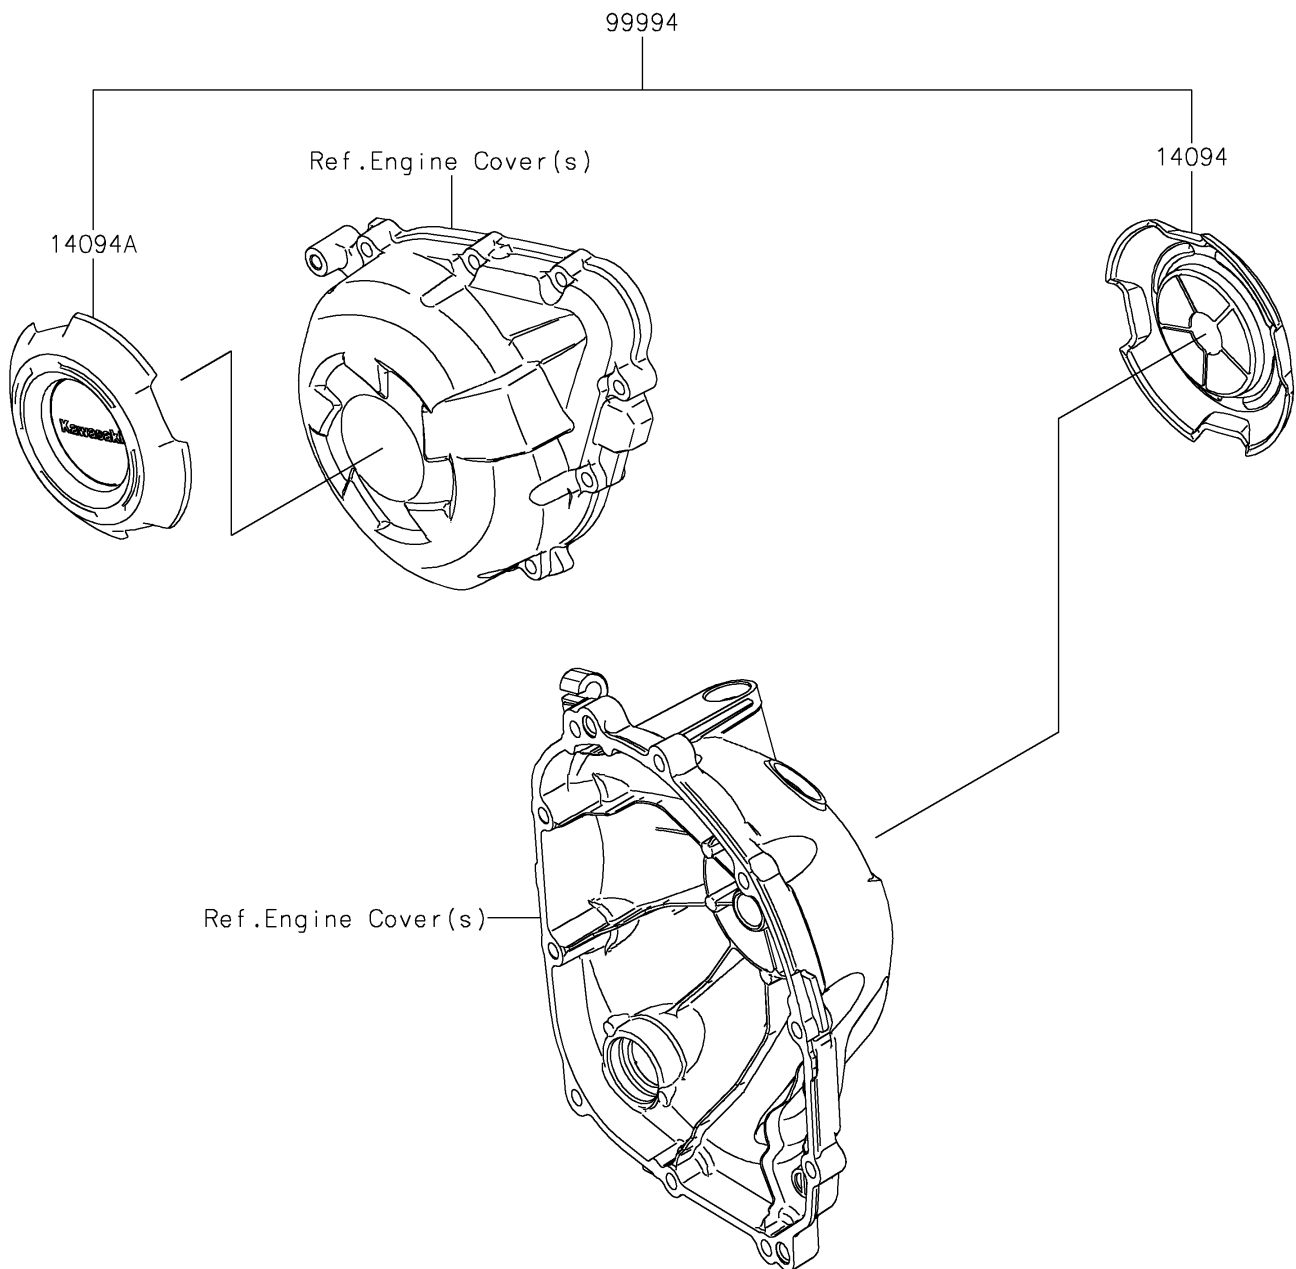

2025 Ninja 1100SX SE

PARTS DIAGRAM

Accessory(Crankcase Ring)

F2910

2025 Ninja 1100SX SE

PARTS LIST

Accessory(Crankcase Ring)

ITEM NAME

PART NUMBER

QUANTITY
