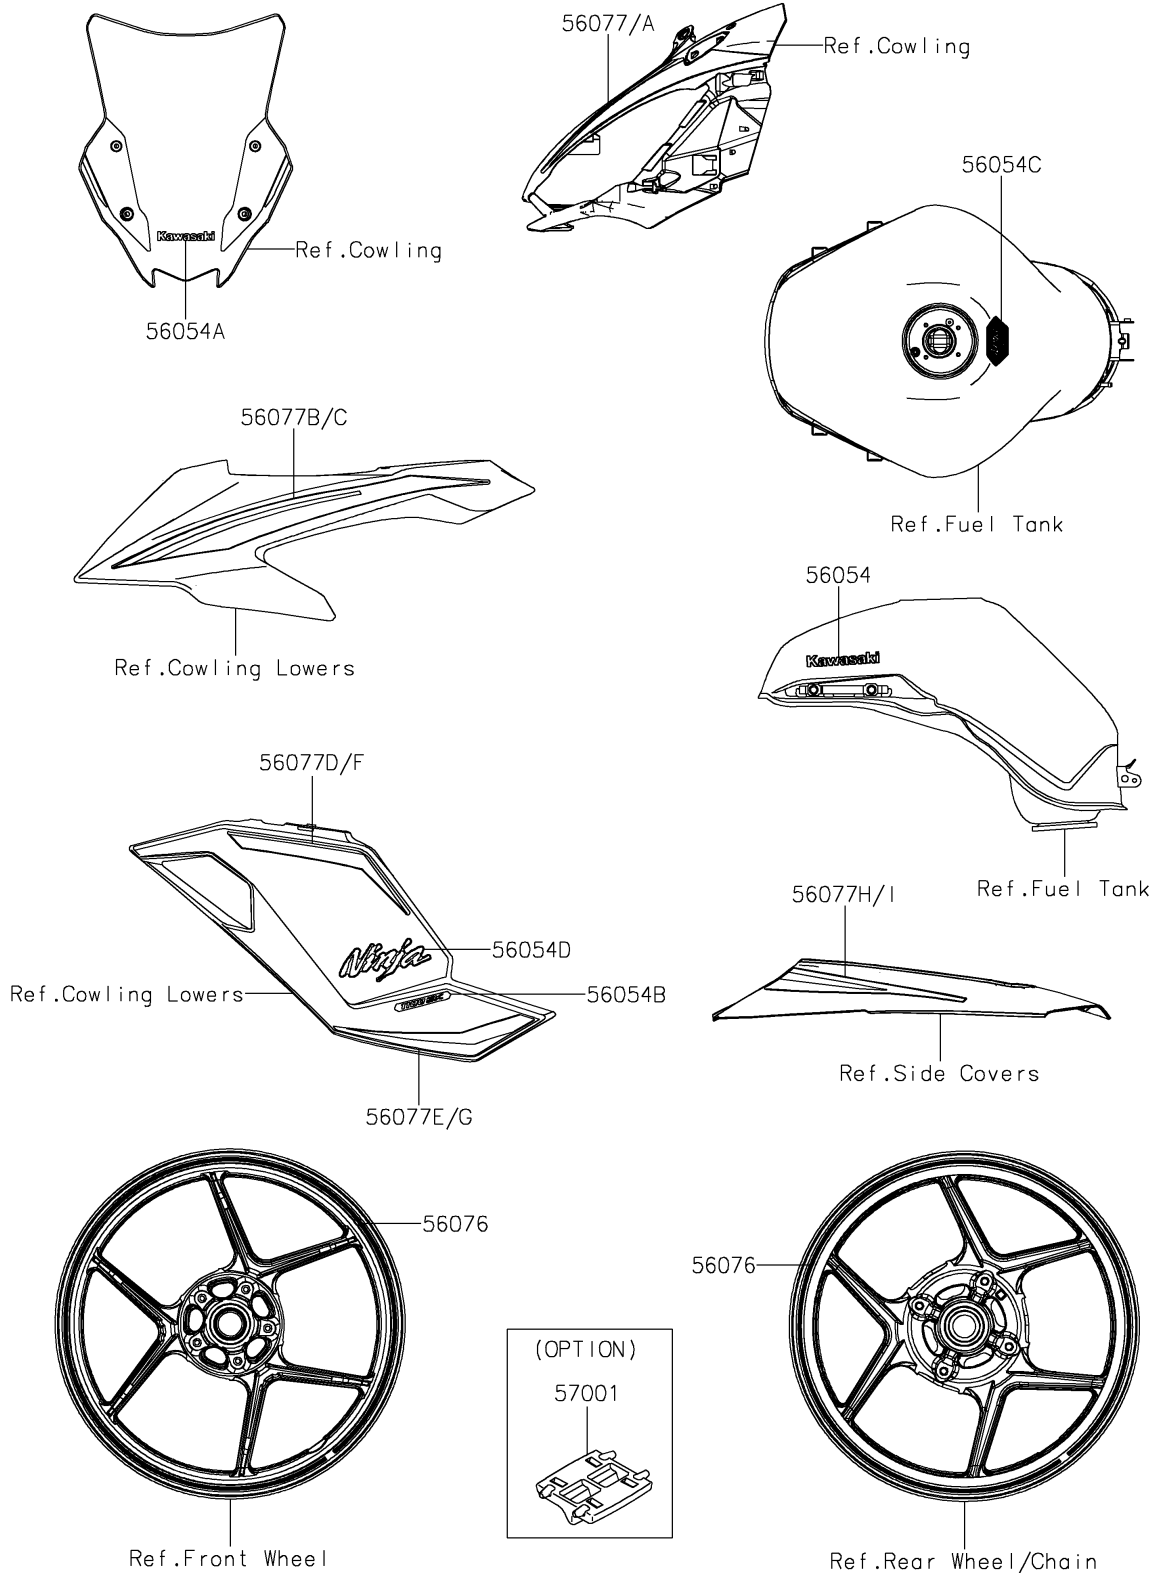

2025 NINJA® 1100SX SE ABS

PARTS DIAGRAM

Decals(Green)(JSFAN/JSFAL)

F2861

2025 NINJA® 1100SX SE ABS

PARTS LIST

Decals(Green)(JSFAN/JSFAL)

Kawasaki
Let the Good Times Roll®

ITEM NAME	PART NUMBER	QUANTITY
MARK,KAWASAKI (Ref # 56054)	56054-1358	2
MARK,WINDSHIELD,KAWASAKI (Ref # 56054A)	56054-2185	1
MARK,SIDE COWL.,1100SX,3D (Ref # 56054B)	56054-4067	2
MARK,FUEL TANK,NINJA 1100SX (Ref # 56054C)	56054-4209	1
MARK,SIDE COWL.,NINJA (Ref # 56054D)	56054-4210	2
PATTERN,WHEEL,GOLD/BLK,1353X4 (Ref # 56076)	56076-7477	4
PATTERN,UPP COWL.,LH (Ref # 56077)	56077-1693	1
PATTERN,UPP COWL.,RH (Ref # 56077A)	56077-1694	1
PATTERN,SIDE COWL.,LH,UPP (Ref # 56077B)	56077-1695	1
PATTERN,SIDE COWL.,RH,UPP (Ref # 56077C)	56077-1696	1
PATTERN,SIDE COWL.,LH,CNT,UPP (Ref # 56077D)	56077-1697	1
PATTERN,SIDE COWL.,LH,CNT,LWR (Ref # 56077E)	56077-1698	1
PATTERN,SIDE COWL.,RH,CNT,UPP (Ref # 56077F)	56077-1699	1
PATTERN,SIDE COWL.,RH,CNT,LWR (Ref # 56077G)	56077-1700	1
PATTERN,TAIL COVER,LH (Ref # 56077H)	56077-1701	1
PATTERN,TAIL COVER,RH (Ref # 56077I)	56077-1702	1
RIM STRIPE APPLICATOR (Ref # 57001)	57001-1752	AR