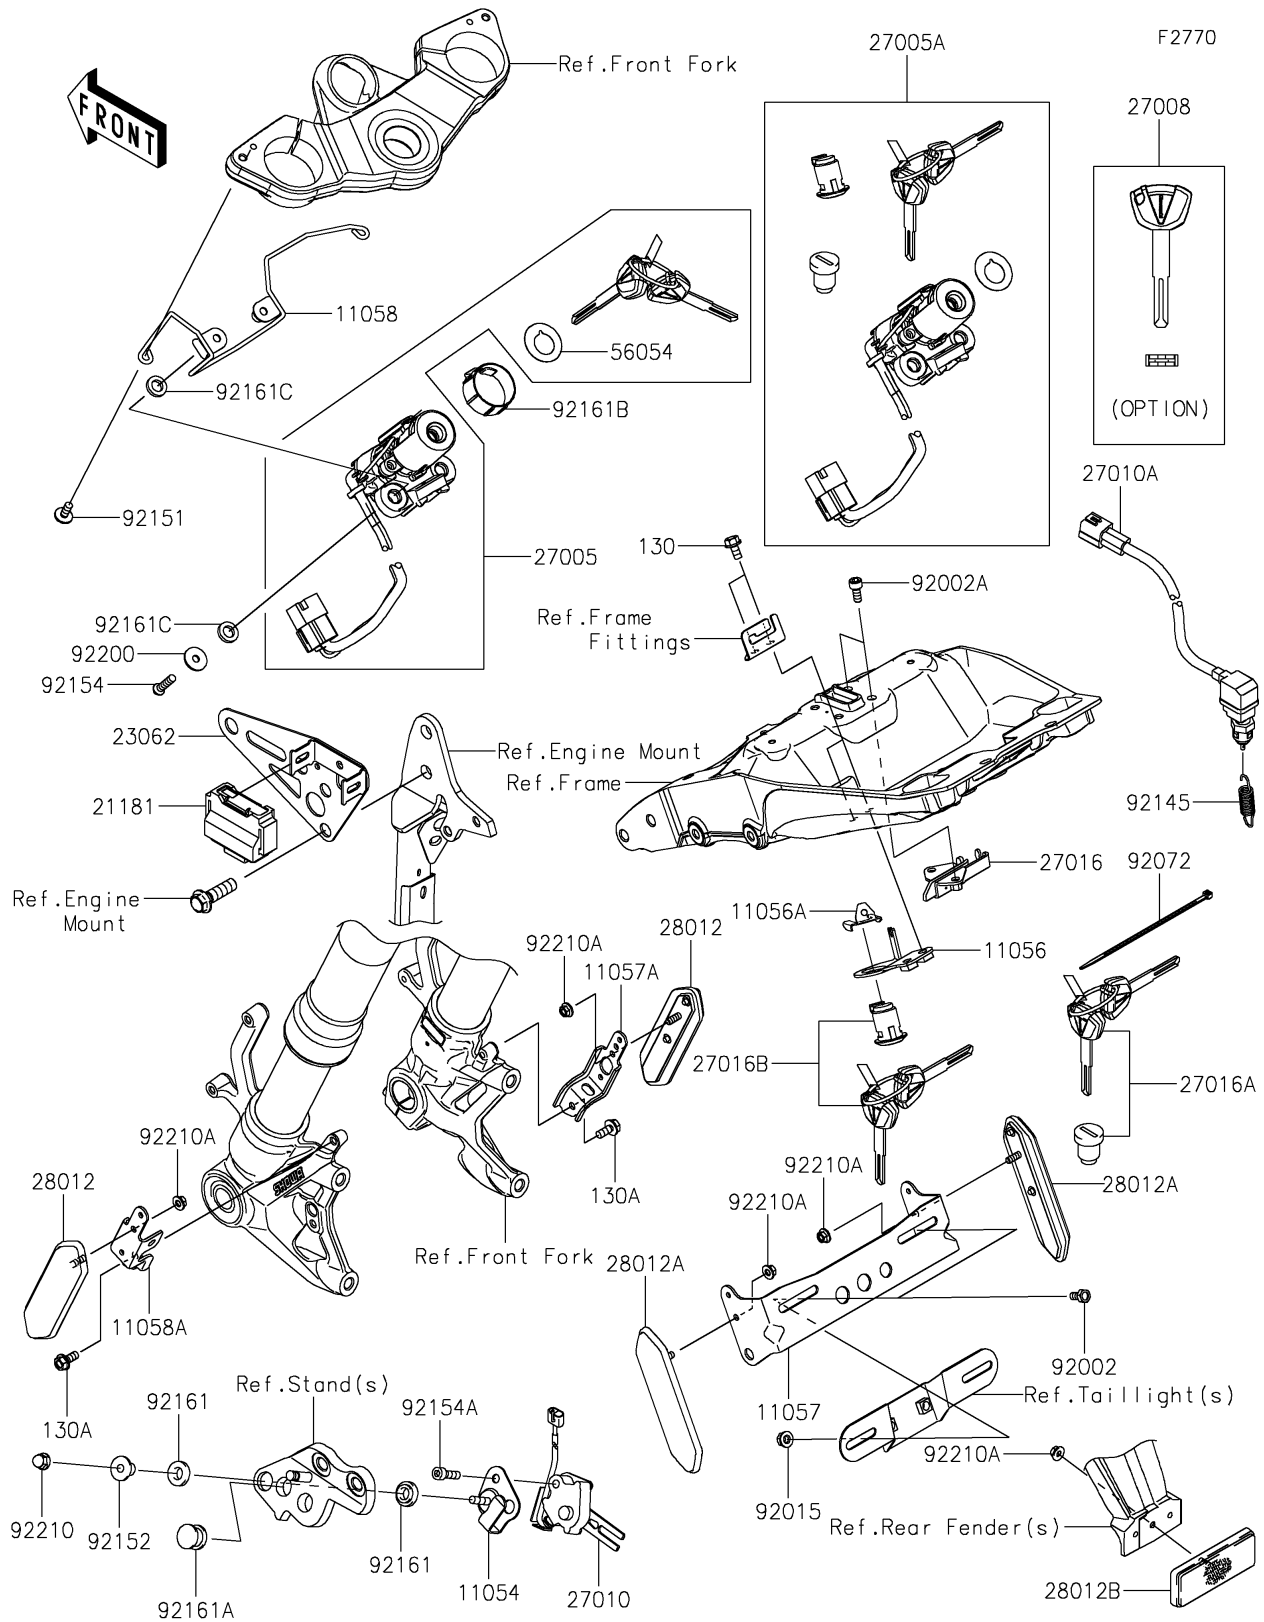

2025 Ninja 1100SX SE

PARTS DIAGRAM

Ignition Switch/Locks/Reflectors

2025 Ninja 1100SX SE

PARTS LIST

Ignition Switch/Locks/Reflectors

ITEM NAME

PART NUMBER

QUANTITY
