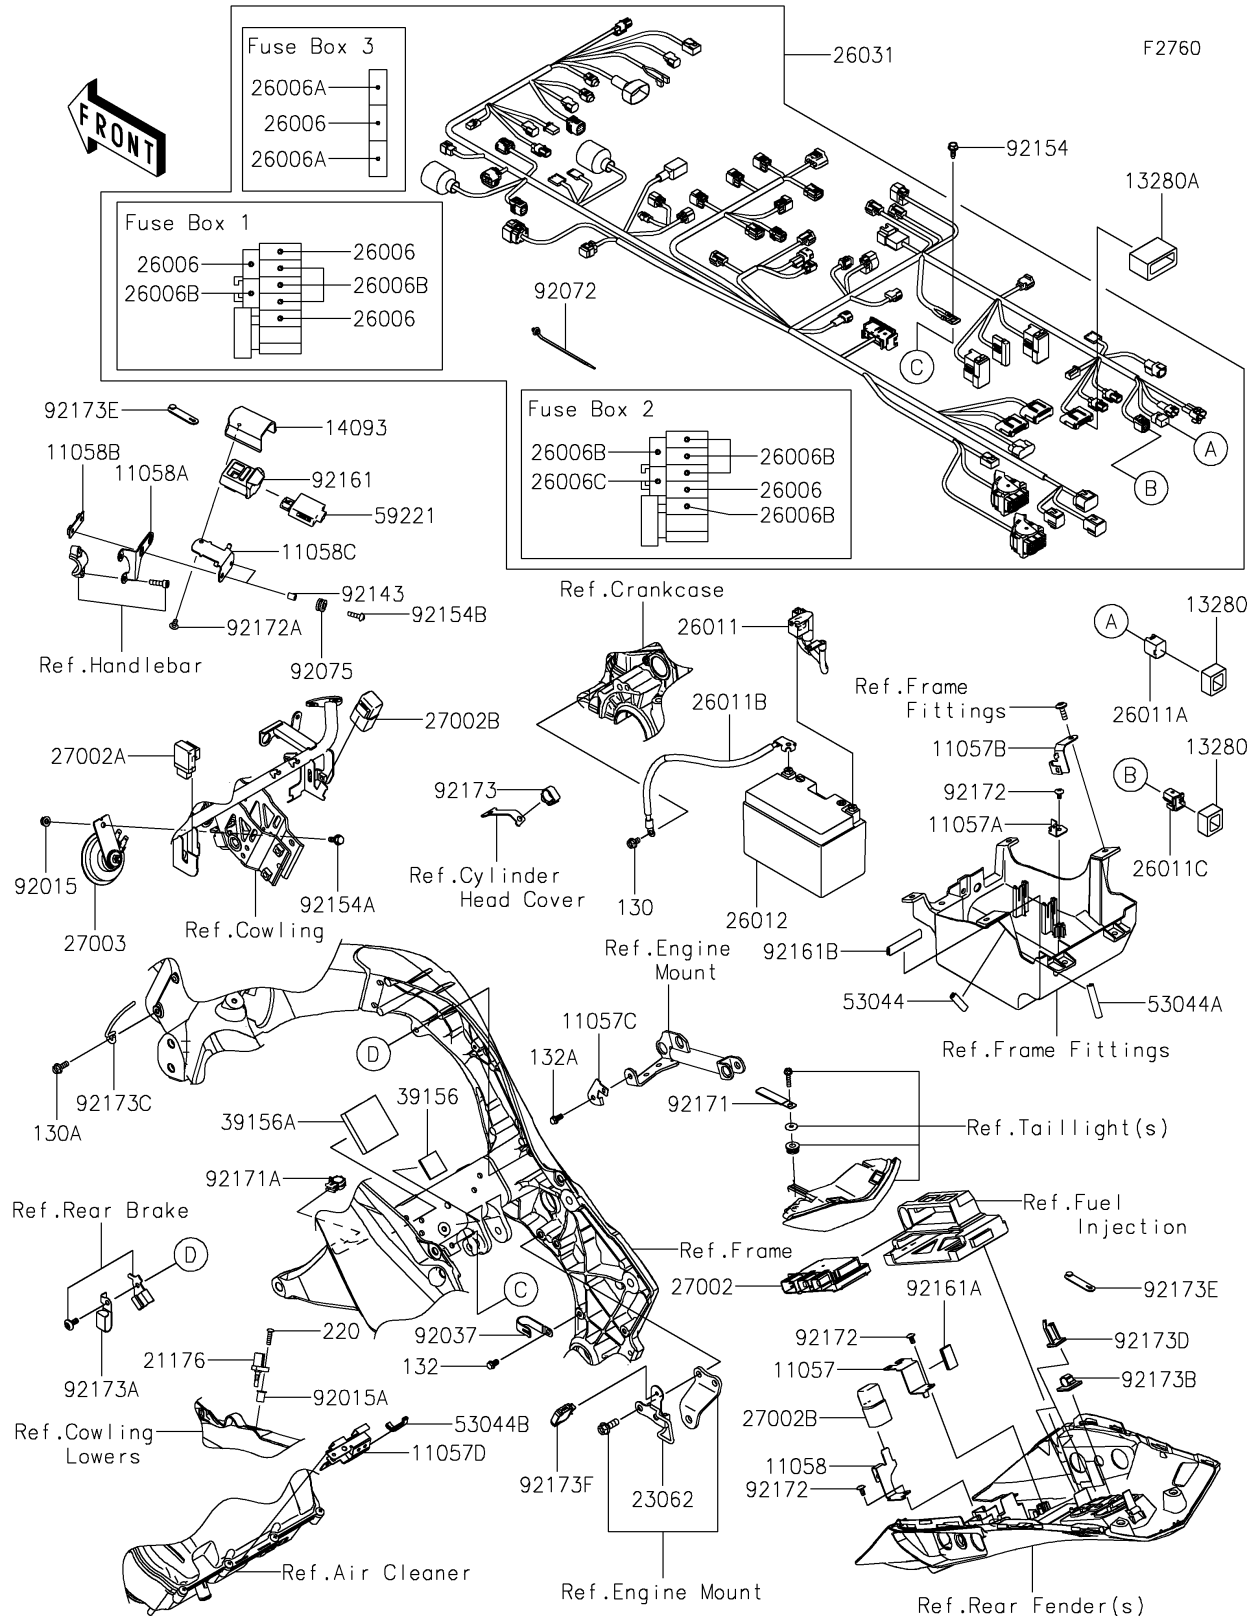

2025 Ninja 1100SX SE

PARTS DIAGRAM

Chassis Electrical Equipment

2025 Ninja 1100SX SE

PARTS LIST

Chassis Electrical Equipment

ITEM NAME

PART NUMBER

QUANTITY
