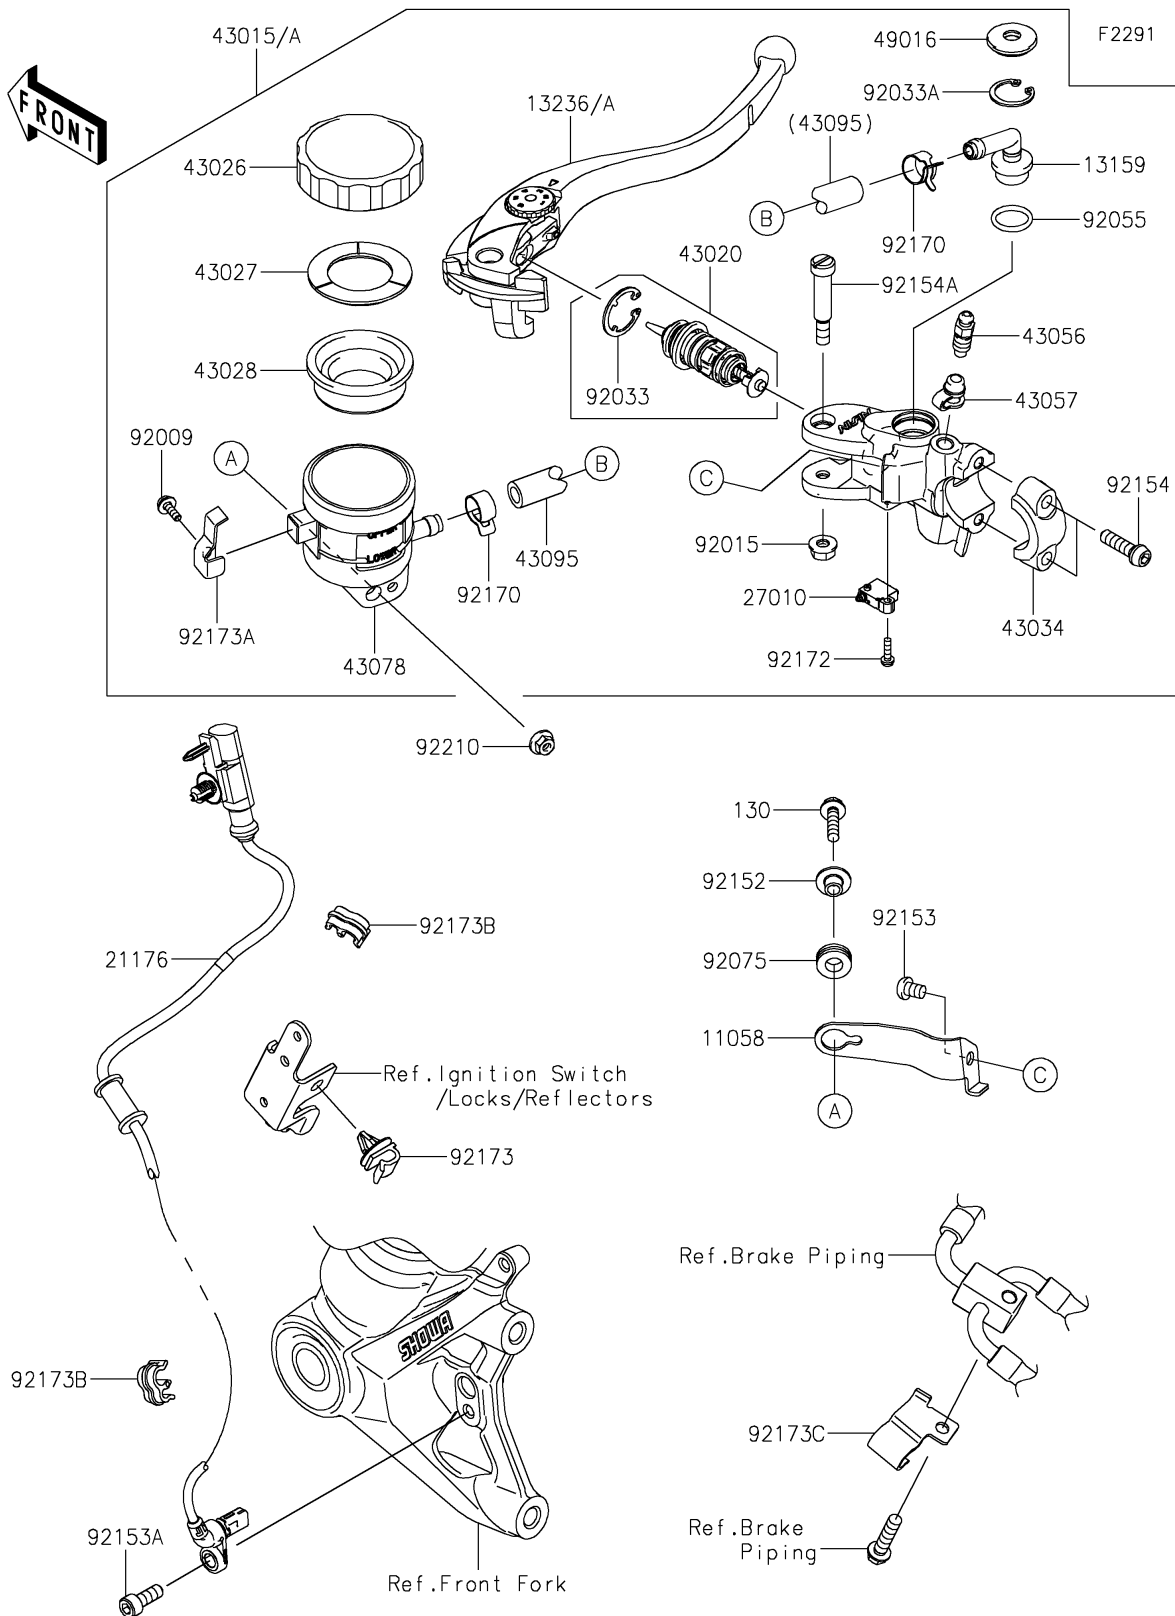

2025 NINJA® 1100SX SE ABS

PARTS DIAGRAM

Front Master Cylinder

2025 NINJA® 1100SX SE ABS

PARTS LIST

Front Master Cylinder

ITEM NAME	PART NUMBER	QUANTITY
BRACKET,RESERVOIR (Ref # 11058)	11058-1359	1
CONNECTOR (Ref # 13159)	13159-1061	1
LEVER-COMP,FRONT BRAKE (Ref # 13236)	13236-0882	1
SENSOR,FR WHEEL SPEED (Ref # 21176)	21176-1213	1
SWITCH,BRAKE (Ref # 27010)	27010-0915	1
CYLINDER-ASSY-MASTER,FR (Ref # 43015)	43015-0855	1
PISTON-COMP-BRAKE (Ref # 43020)	43020-0010	1
CAP-BRAKE (Ref # 43026)	43026-1051	1
PLATE-DIAPHRAGM (Ref # 43027)	43027-1051	1
DIAPHRAGM,MASTER CYLINDER (Ref # 43028)	43028-1057	1
HOLDER-BRAKE,MASTER CYLINDER (Ref # 43034)	43034-0056	1
BREATHER-BRAKE (Ref # 43056)	43056-1056	1
CAP-BREATHER (Ref # 43057)	43057-1001	1
RESERVOIR (Ref # 43078)	43078-0591	1
HOSE-BRAKE,FR MASTER CYLINDER (Ref # 43095)	43095-0366	1
COVER-SEAL (Ref # 49016)	49016-1147	1
SCREW (Ref # 92009)	92009-1570	1
NUT,FLANGED,6MM,BLACK (Ref # 92015)	92015-1233	1
RING-SNAP (Ref # 92033)	92033-0034	1
RING-SNAP,20.5MM (Ref # 92033A)	92033-1186	1
RING-O,14.8X2.4 (Ref # 92055)	92055-0741	1
DAMPER (Ref # 92075)	92075-161	1
COLLAR (Ref # 92152)	92152-0017	1
BOLT,6X8 (Ref # 92153)	92153-0578	1
BOLT,SOCKET,6X16 (Ref # 92153A)	92153-1344	1
BOLT,SOCKET,6X22 (Ref # 92154)	92154-1724	2
BOLT,LEVER (Ref # 92154A)	92154-1912	1
CLAMP,HOSE (Ref # 92170)	92170-1091	2
SCREW (Ref # 92172)	92172-1243	1

2025 NINJA® 1100SX SE ABS

PARTS LIST

Front Master Cylinder

ITEM NAME	PART NUMBER	QUANTITY
CLAMP,CABLE CLIP (Ref # 92173)	92173-1022	1
CLAMP (Ref # 92173A)	92173-1790	1
CLAMP (Ref # 92173B)	92173-2301	2
CLAMP (Ref # 92173C)	92173-2732	1
NUT,FLANGED,5MM (Ref # 92210)	92210-0007	1
BOLT-FLANGED,5X20 (Ref # 130)	130BB0520	1