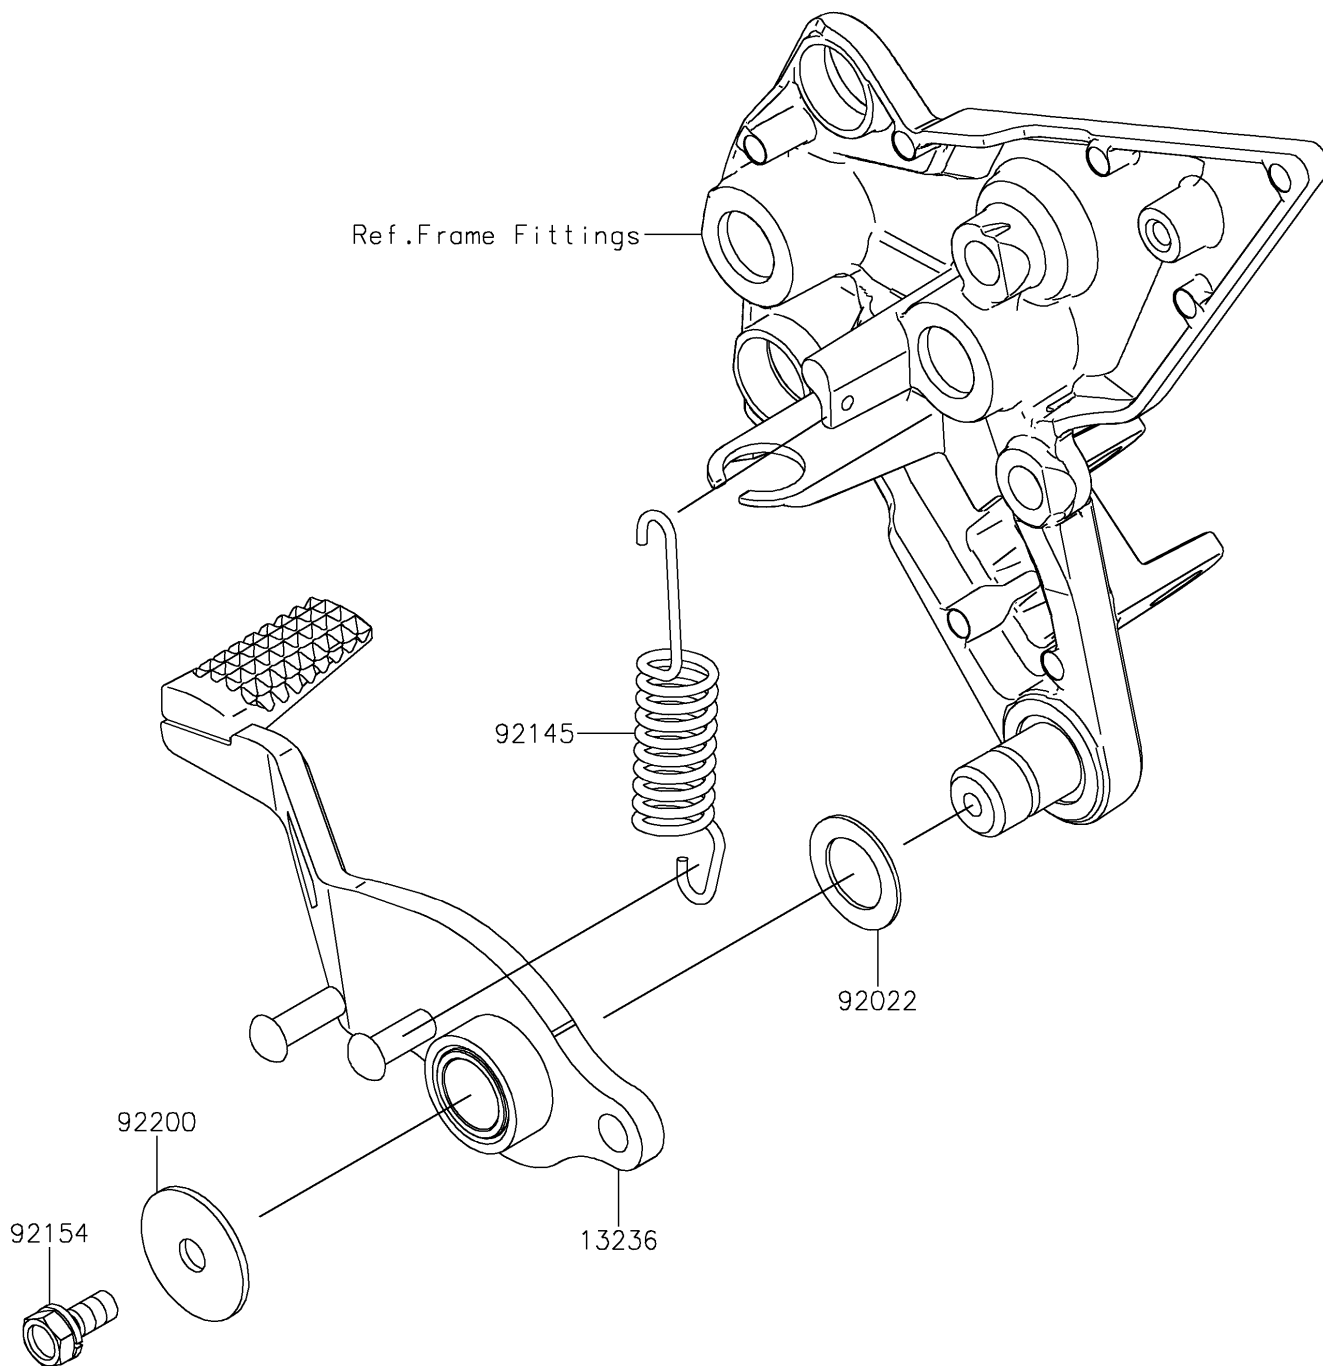

2025 Ninja 1100SX SE

PARTS DIAGRAM

Brake Pedal/Torque Link

Kawasaki

Let the Good Times Roll®

F2260

2025 Ninja 1100SX SE

PARTS LIST

Brake Pedal/Torque Link

ITEM NAME

PART NUMBER

QUANTITY
