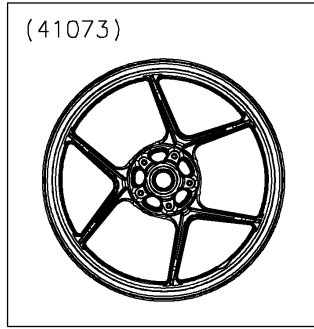

2025 Ninja 1100SX SE

PARTS DIAGRAM

Front Wheel

F2230

(41073)

W0D

41068

92152A

41073

92045

92049

92045

92152

92049

92152A

Ref. Tires