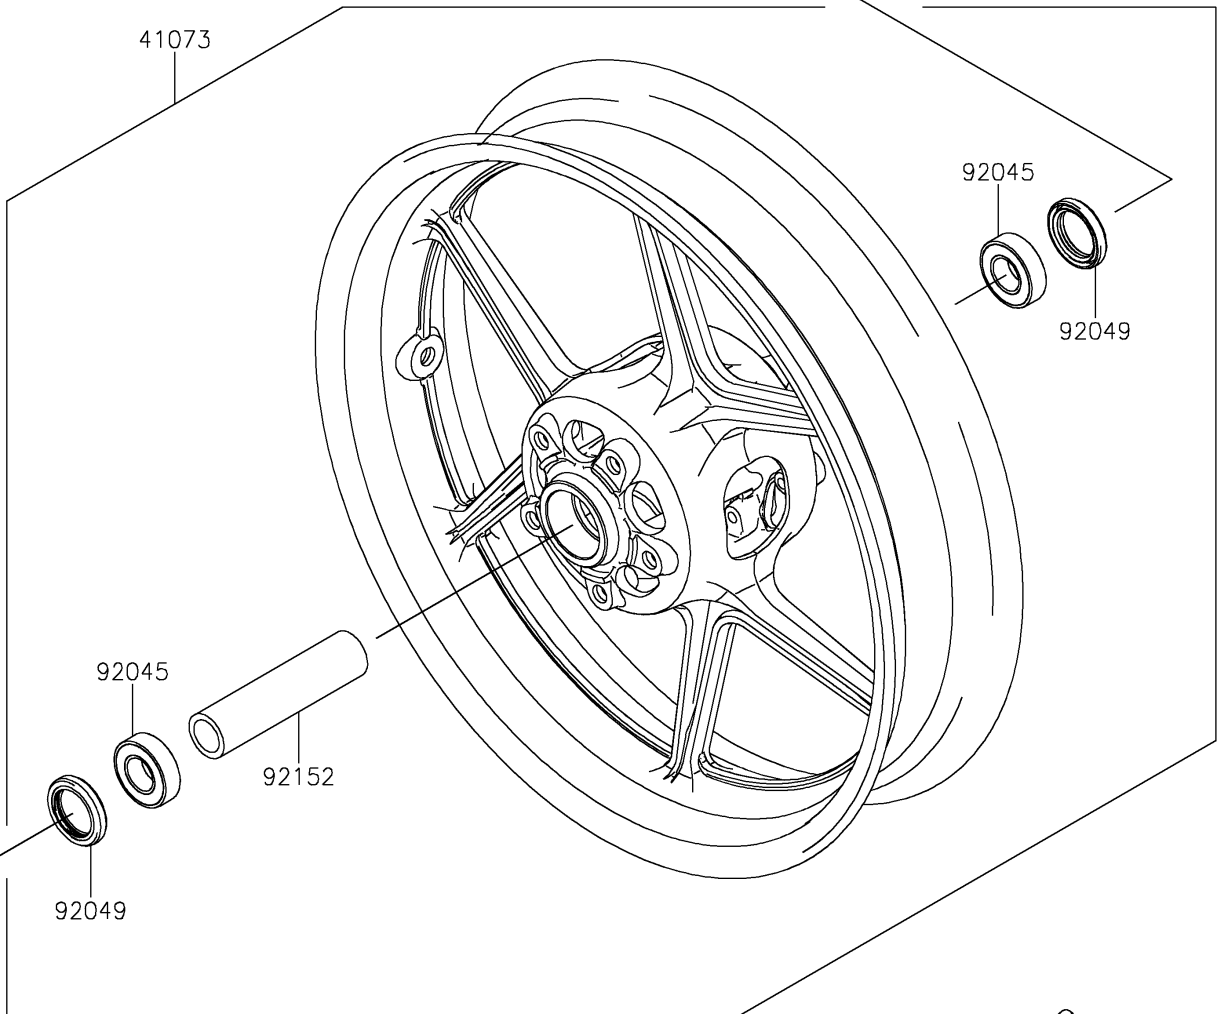

2025 Ninja 1100SX SE

PARTS DIAGRAM

Front Wheel

F2230

(41073)

W0D

41068

92152A

41073

92045

92049

92045

92152

92049

92152A

Ref. Tires