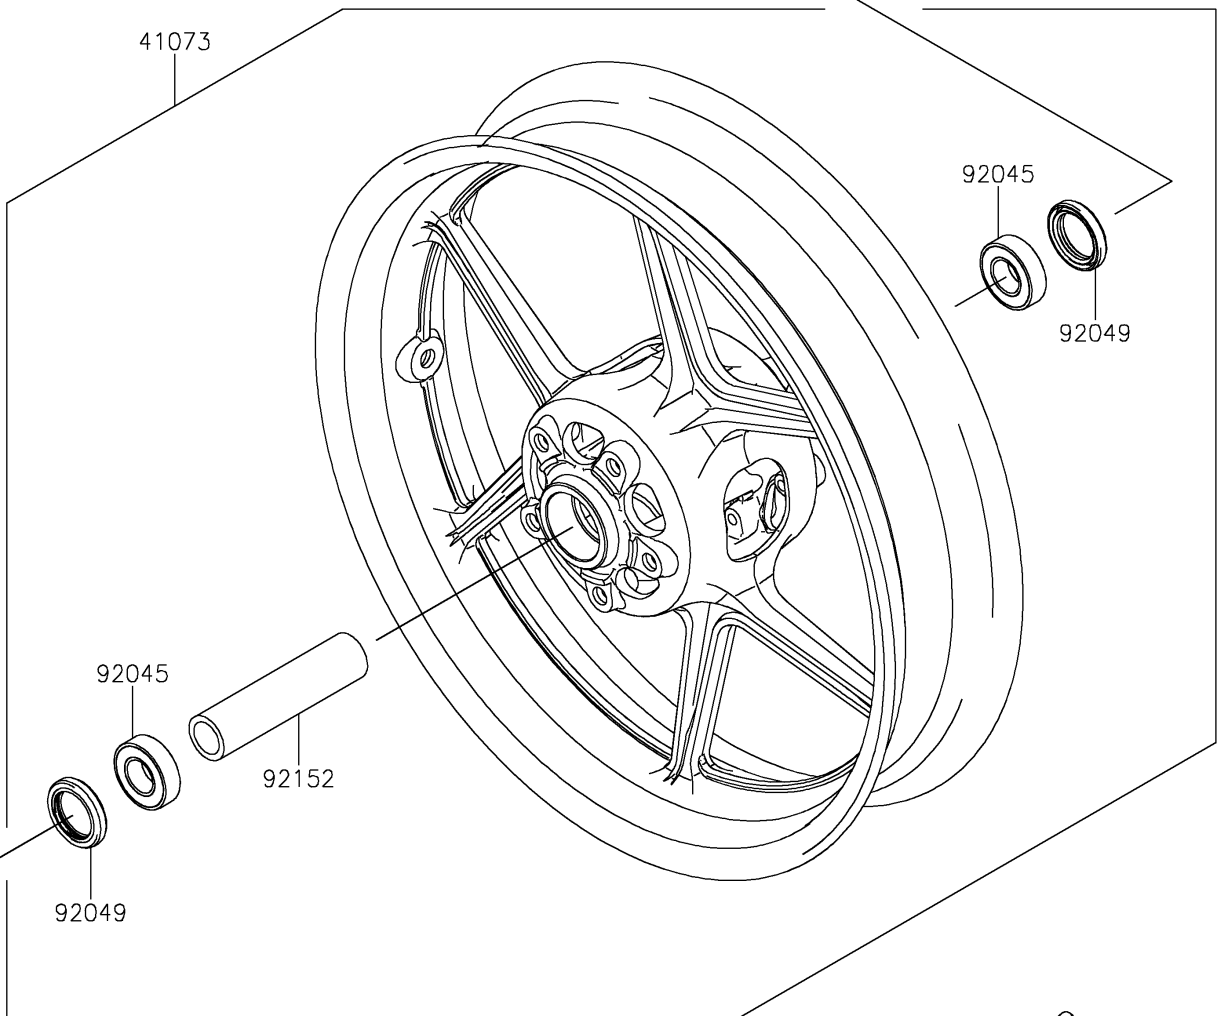

2025 NINJA® 1100SX SE ABS

PARTS DIAGRAM

Front Wheel

F2230

(41073)

W0D

41068

92152A

41073

92045

92049

92045

92152

92049

92152A

Ref. Tires

2025 NINJA® 1100SX SE ABS

PARTS LIST

Front Wheel

ITEM NAME	PART NUMBER	QUANTITY
AXLE,FR,20X209 (Ref # 41068)	41068-0616	1
WHEEL-ASSY,FR,G.BLACK (Ref # 41073)	41073-0724-18F	1
BEARING-BALL,20X42X12 (Ref # 92045)	92045-0820	2
SEAL-OIL,BJN30427-C3 (Ref # 92049)	92049-1057	2
COLLAR,FR HUB,L=115 (Ref # 92152)	92152-0087	1
COLLAR,20X30X13 (Ref # 92152A)	92152-1739	2