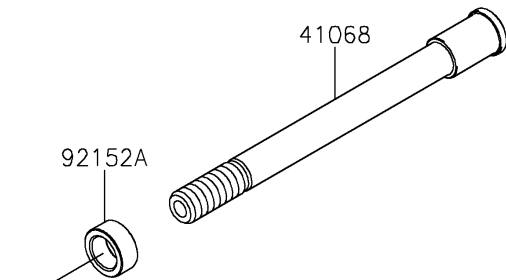

2025 NINJA® 1100SX SE ABS

PARTS DIAGRAM

Front Wheel

F2230

(41073)

W0D

41068

92152A

41073

92045

92049

92045

92152

92049

92152A

Ref. Tires

2025 NINJA® 1100SX SE ABS

PARTS LIST

Front Wheel

ITEM NAME	PART NUMBER	QUANTITY
AXLE,FR,20X209 (Ref # 41068)	41068-0616	1
WHEEL-ASSY,FR,G.BLACK (Ref # 41073)	41073-0724-18F	1
BEARING-BALL,20X42X12 (Ref # 92045)	92045-0820	2
SEAL-OIL,BJN30427-C3 (Ref # 92049)	92049-1057	2
COLLAR,FR HUB,L=115 (Ref # 92152)	92152-0087	1
COLLAR,20X30X13 (Ref # 92152A)	92152-1739	2