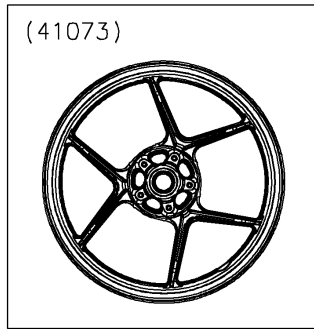

2025 NINJA® 1100SX SE ABS

PARTS DIAGRAM

Front Wheel

F2230

(41073)

W0D

41068

92152A

41073

92045

92049

92045

92152

92049

92152A

Ref. Tires

2025 NINJA® 1100SX SE ABS

PARTS LIST

Front Wheel

ITEM NAME	PART NUMBER	QUANTITY
AXLE,FR,20X209 (Ref # 41068)	41068-0616	1
WHEEL-ASSY,FR,G.BLACK (Ref # 41073)	41073-0724-18F	1
BEARING-BALL,20X42X12 (Ref # 92045)	92045-0820	2
SEAL-OIL,BJN30427-C3 (Ref # 92049)	92049-1057	2
COLLAR,FR HUB,L=115 (Ref # 92152)	92152-0087	1
COLLAR,20X30X13 (Ref # 92152A)	92152-1739	2