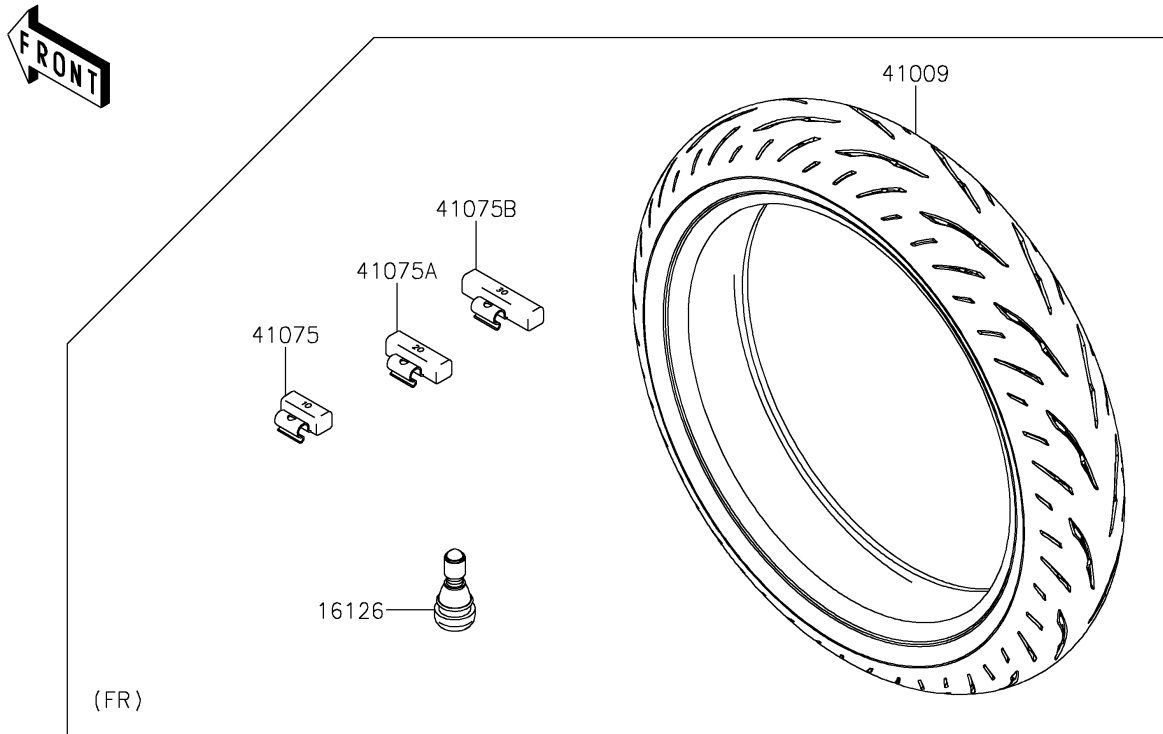

2025 NINJA® 1100SX SE ABS

PARTS DIAGRAM

Tires

F2210

2025 NINJA® 1100SX SE ABS

PARTS LIST

Tires

ITEM NAME	PART NUMBER	QUANTITY
VALVE,TIRE (Ref # 16126)	16126-1140	2
TIRE,FR,120/70ZR17(58W),S23F (Ref # 41009)	41009-0934	1
TIRE,RR,190/50ZR17(73W),S23R (Ref # 41009A)	41009-0935	1
BALANCER-WHEEL,10G,SILVER (Ref # 41075)	41075-0007	AR
BALANCER-WHEEL,20G,SILVER (Ref # 41075A)	41075-0008	AR
BALANCER-WHEEL,30G,SILVER (Ref # 41075B)	41075-0009	AR