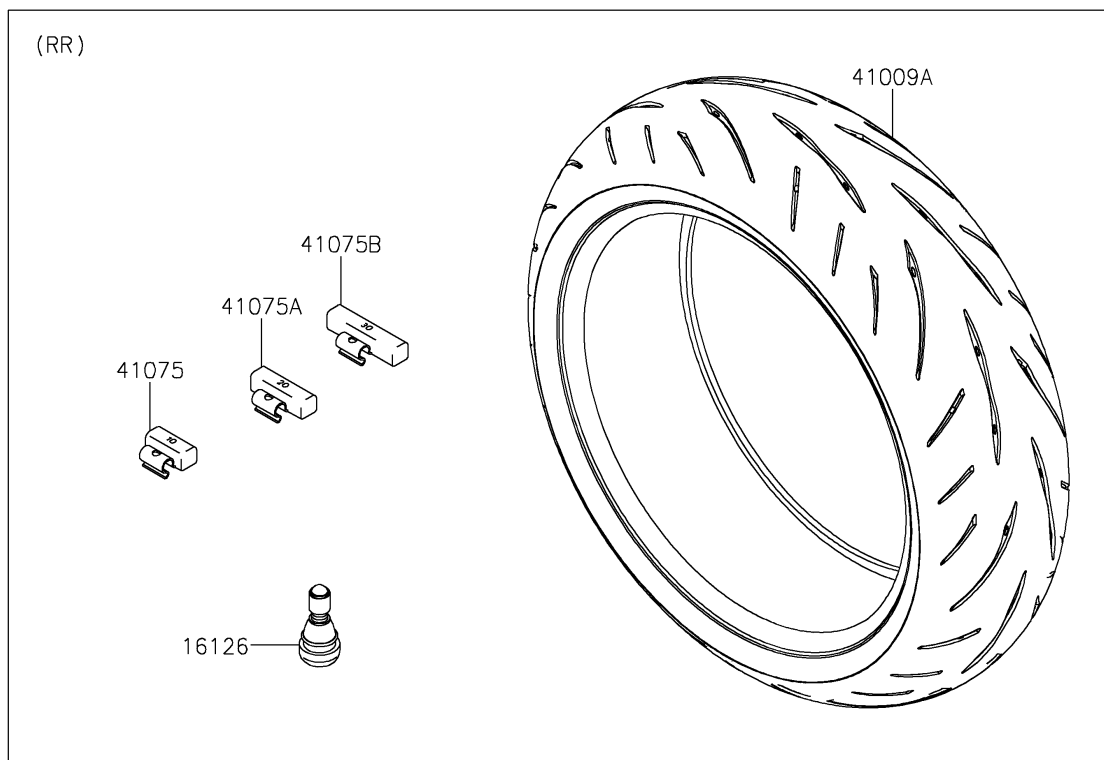

2025 NINJA® 1100SX SE ABS

PARTS DIAGRAM

Tires

F2210

2025 NINJA® 1100SX SE ABS

PARTS LIST

Tires

ITEM NAME	PART NUMBER	QUANTITY
VALVE,TIRE (Ref # 16126)	16126-1140	2
TIRE,FR,120/70ZR17(58W),S23F (Ref # 41009)	41009-0934	1
TIRE,RR,190/50ZR17(73W),S23R (Ref # 41009A)	41009-0935	1
BALANCER-WHEEL,10G,SILVER (Ref # 41075)	41075-0007	AR
BALANCER-WHEEL,20G,SILVER (Ref # 41075A)	41075-0008	AR
BALANCER-WHEEL,30G,SILVER (Ref # 41075B)	41075-0009	AR