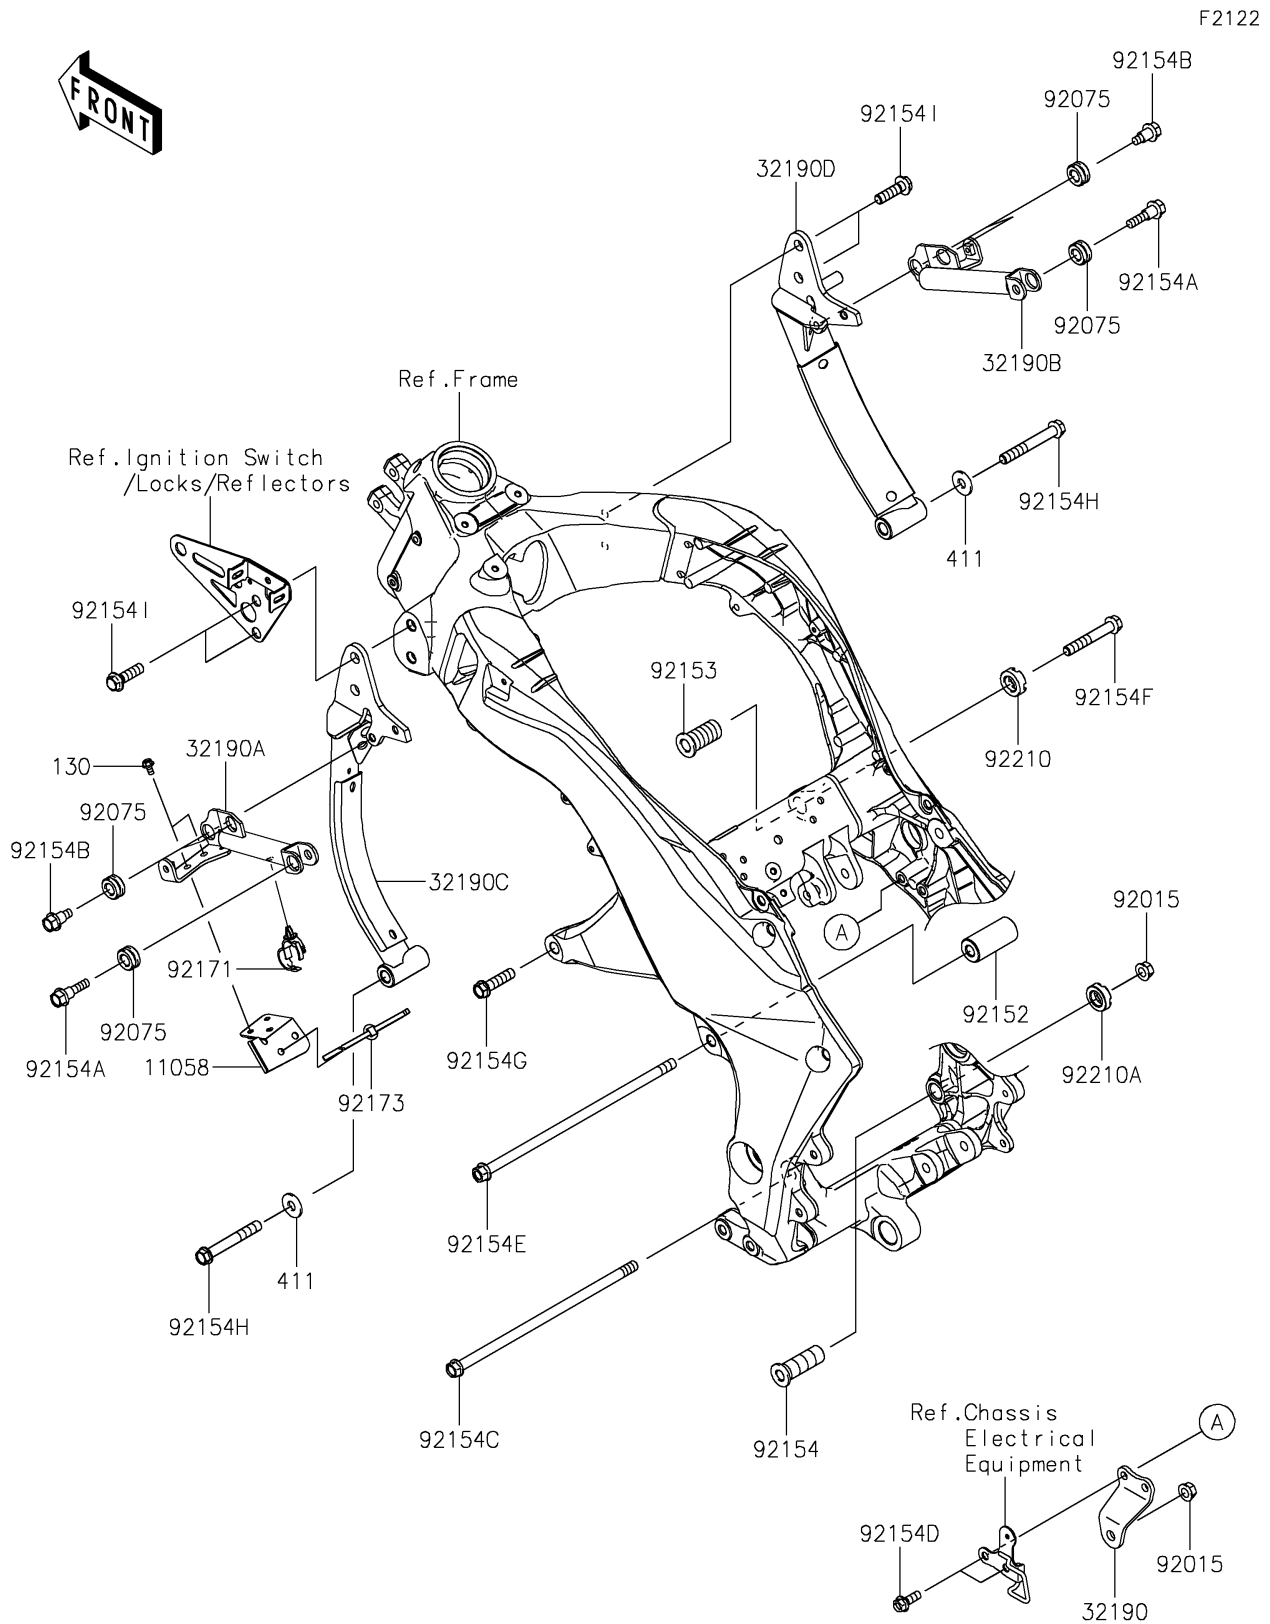

2026 NINJA® 1100SX SE ABS

PARTS DIAGRAM

Engine Mount

2026 NINJA® 1100SX SE ABS

PARTS LIST

Engine Mount

ITEM NAME	PART NUMBER	QUANTITY
BRACKET,HEAT SHIELD,LH (Ref # 11058)	11058-1374	1
BRACKET-ENGINE,CR CASE UPP,BLK (Ref # 32190)	32190-0458-18R	1
BRACKET-ENGINE,LH (Ref # 32190A)	32190-0582	1
BRACKET-ENGINE,RH (Ref # 32190B)	32190-0583	1
BRACKET-ENGINE,LH,F.S.BLACK (Ref # 32190C)	32190-0648-18R	1
BRACKET-ENGINE,RH,F.S.BLACK (Ref # 32190D)	32190-0649-18R	1
NUT,FLANGED,10MM (Ref # 92015)	92015-1180	2
DAMPER (Ref # 92075)	92075-1898	6
COLLAR,11X26X56.5 (Ref # 92152)	92152-0853	1
BOLT,SOCKET,20X43 (Ref # 92153)	92153-0488	1
BOLT,ENGINE MOUNT,18X53.5 (Ref # 92154)	92154-0267	1
BOLT,FLANGED,8X35 (Ref # 92154A)	92154-0742	2
BOLT,FLANGED,8X20 (Ref # 92154B)	92154-0749	4
BOLT,FLANGED,10X255 (Ref # 92154C)	92154-0827	1
BOLT,FLANGED,8X20 (Ref # 92154D)	92154-1852	2
BOLT,FLANGED,10X270 (Ref # 92154E)	92154-2309	1
BOLT,FLANGED,10X65 (Ref # 92154F)	92154-2310	1
BOLT,FLANGED,10X40 (Ref # 92154G)	92154-2311	1
BOLT,FLANGED,10X75 (Ref # 92154H)	92154-2312	2
BOLT,FLANGED,10X35 (Ref # 92154I)	92154-7111	4
CLAMP,20MM DIA. (Ref # 92171)	92171-0069	1
CLAMP (Ref # 92173)	92173-0742	1
NUT,20MM (Ref # 92210)	92210-0591	1
NUT,CASTLE,18MM (Ref # 92210A)	92210-1517	1
BOLT-FLANGED,5X10 (Ref # 130)	130BB0510	2
WASHER-PLAIN,10MM,BLACK (Ref # 411)	411AB1000	2