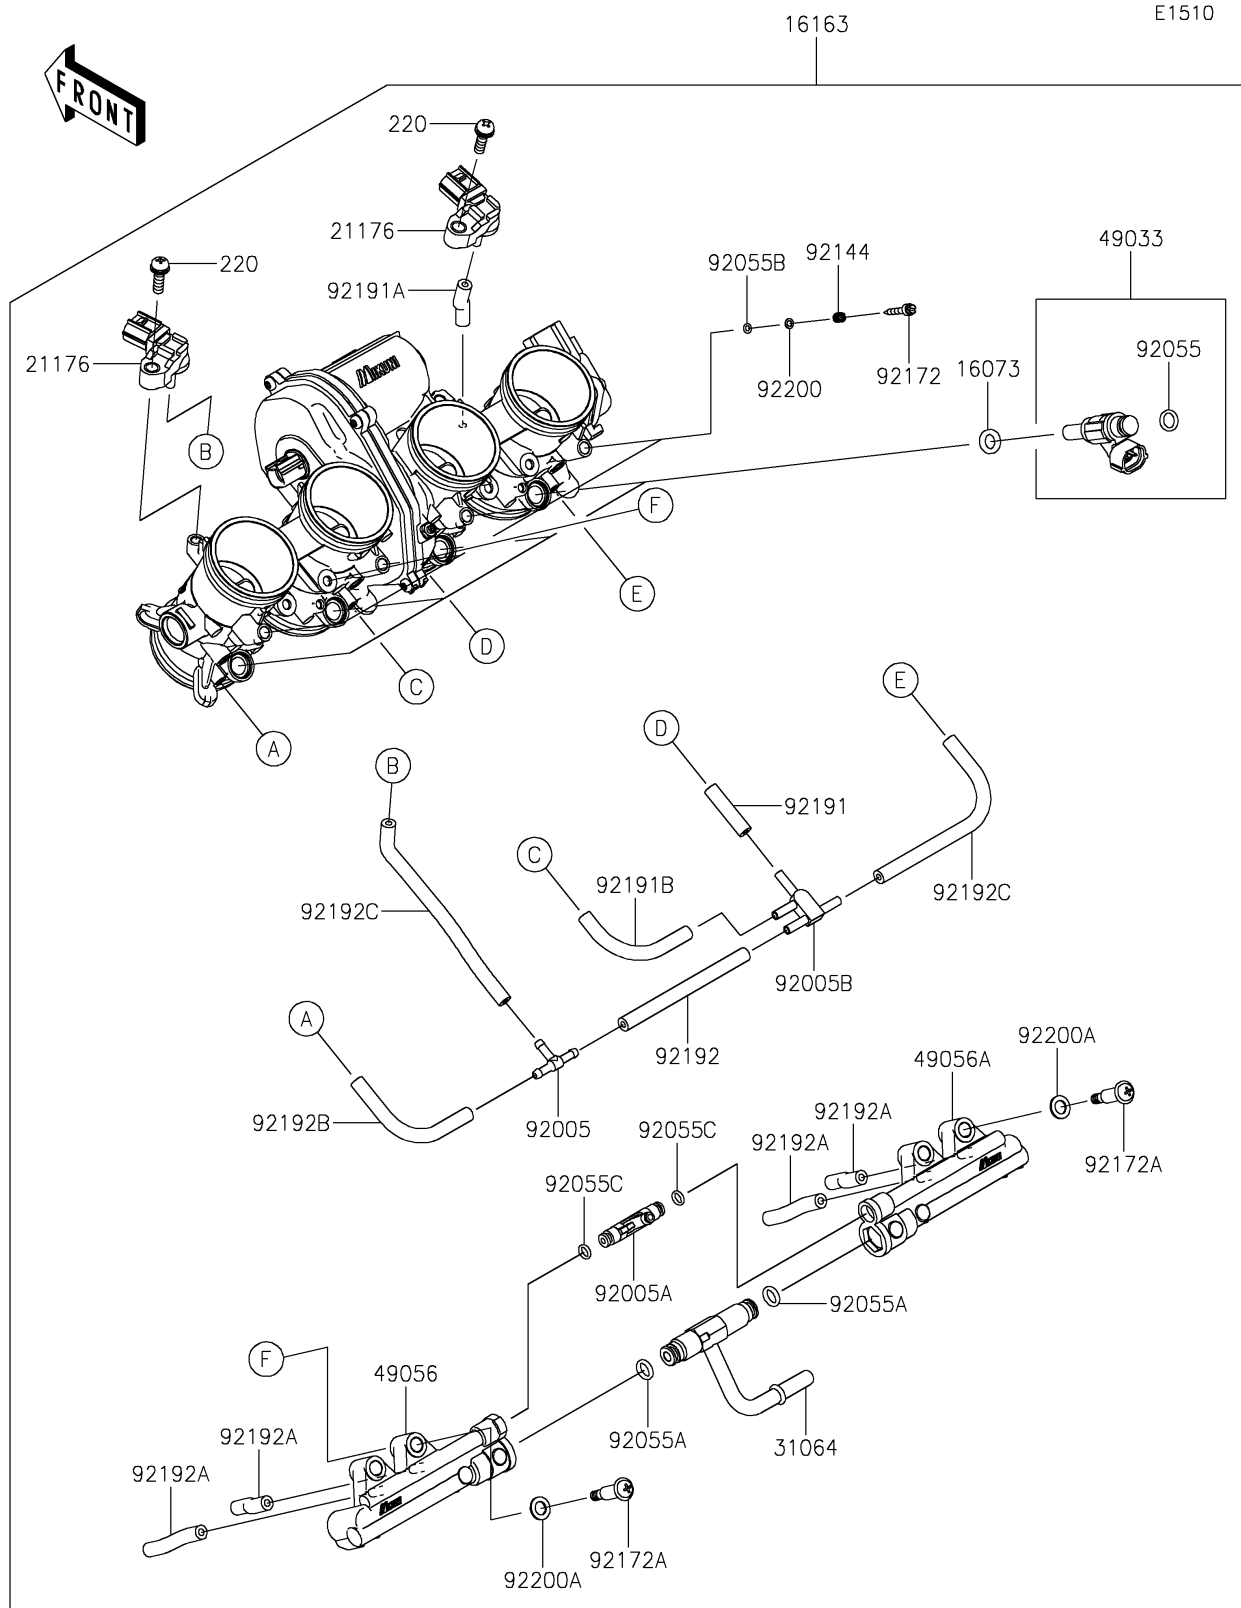

## PARTS DIAGRAM

### Throttle

## PARTS LIST

### Throttle

ITEM NAME	PART NUMBER	QUANTITY
INSULATOR (Ref # 16073)	16073-0848	4
THROTTLE-ASSY (Ref # 16163)	16163-1315	1
SENSOR,PRESSURE (Ref # 21176)	21176-0906	2
PIPE-COMP (Ref # 31064)	31064-0714	1
NOZZLE-INJECTION (Ref # 49033)	49033-0563	4
PIPE-INJECTION,LH (Ref # 49056)	49056-0569	1
PIPE-INJECTION,RH (Ref # 49056A)	49056-0570	1
FITTING (Ref # 92005)	92005-1380	1
FITTING (Ref # 92005A)	92005-1475	1
FITTING (Ref # 92005B)	92005-1476	1
RING-O,INJECTION NOZZLE (Ref # 92055)	92055-0124	4
RING-O (Ref # 92055A)	92055-0761	2
RING-O (Ref # 92055B)	92055-0840	4
RING-O (Ref # 92055C)	92055-1758	2
SPRING,THROTTLE STOP SCREW (Ref # 92144)	92144-1674	4
SCREW (Ref # 92172)	92172-0156	4
SCREW,PIPE INJECTION (Ref # 92172A)	92172-0828	4
TUBE,3.2X7.4X30 (Ref # 92191)	92191-1550	1
TUBE,3.2X7.4X40 (Ref # 92191A)	92191-1551	1
TUBE,3.2X7.4X70 (Ref # 92191B)	92191-1552	1
TUBE,3.2X7.4X90 (Ref # 92192)	92192-1265	1
TUBE,3.5X7.5X40 (Ref # 92192A)	92192-1494	4
TUBE,3.2X7.4X80 (Ref # 92192B)	92192-2727	1
TUBE,3.2X7.4X125 (Ref # 92192C)	92192-2729	2
WASHER,PILOT AIR SCREW (Ref # 92200)	92200-1564	4
WASHER (Ref # 92200A)	92200-3807	4
SCREW-PAN-CROS,5X16 (Ref # 220)	220AA0516	2