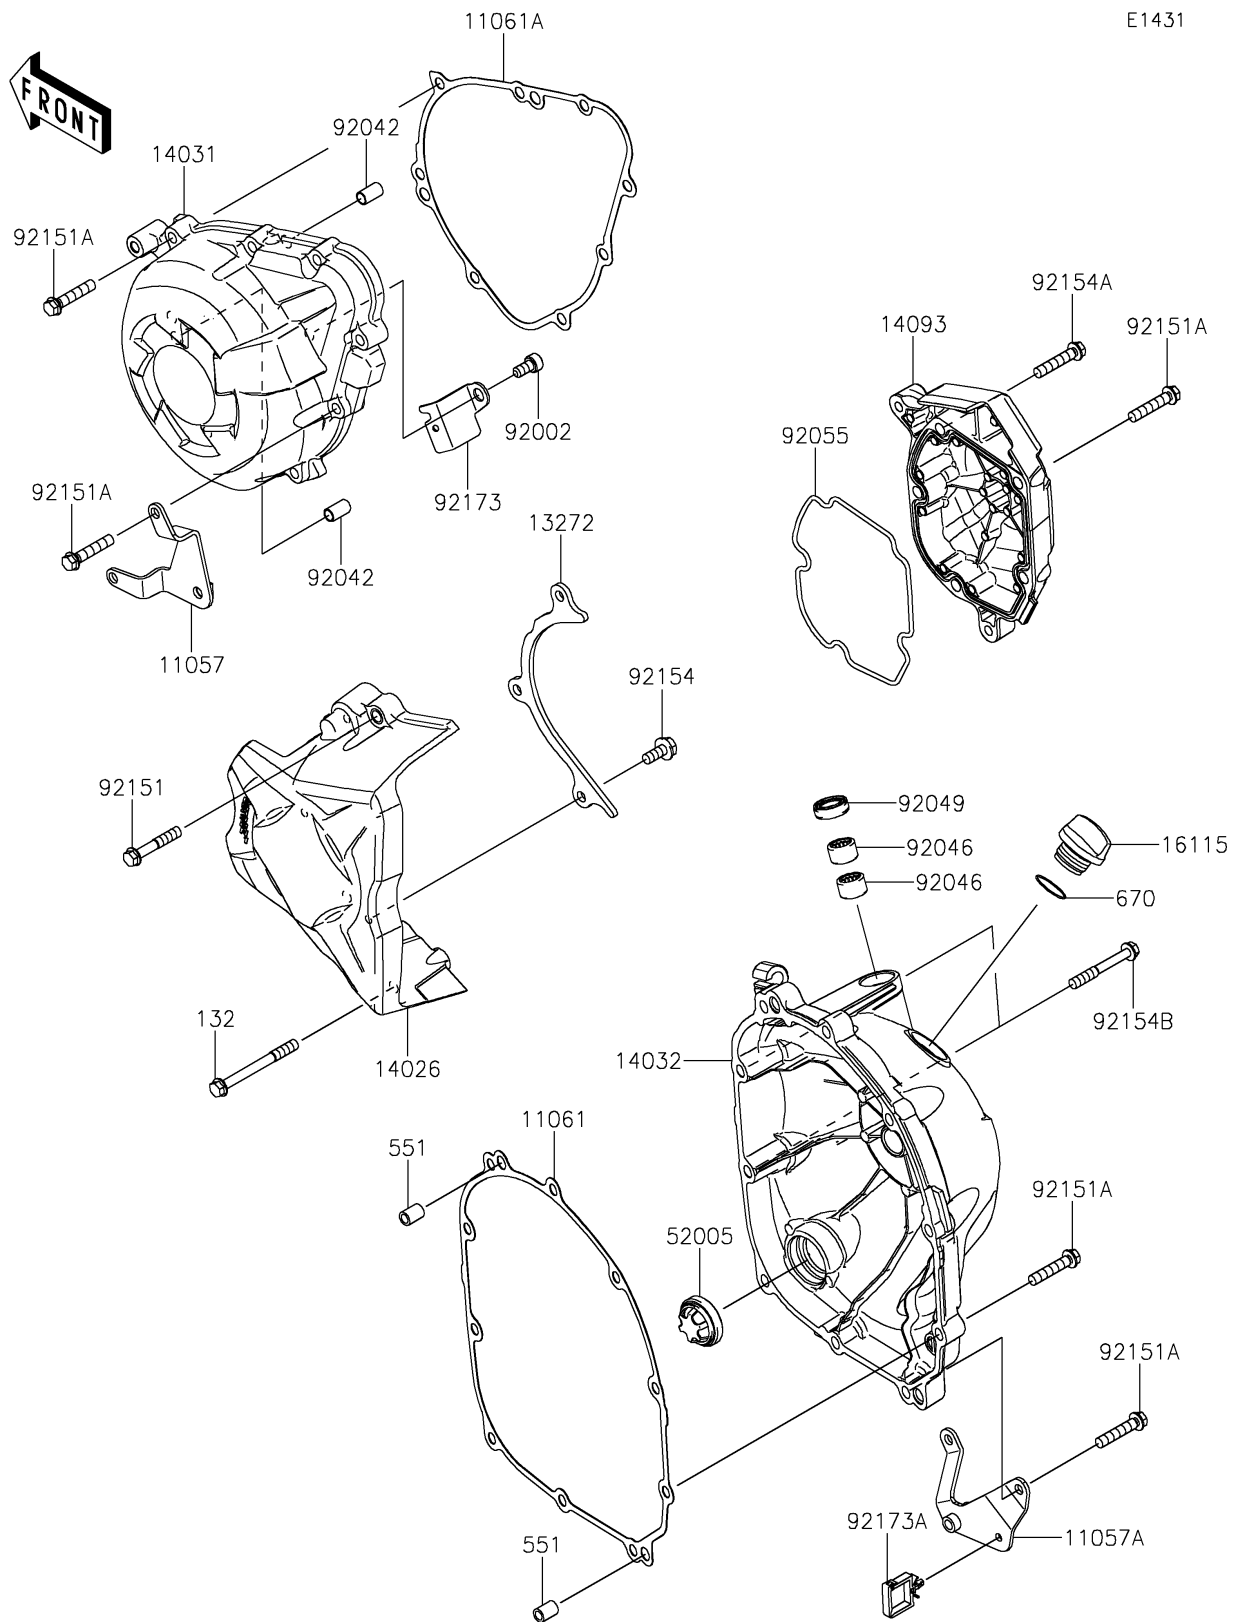

## PARTS DIAGRAM

### Engine Cover(s)

## PARTS LIST

### Engine Cover(s)

ITEM NAME	PART NUMBER	QUANTITY
BRACKET (Ref # 11057)	11057-2957	1
BRACKET (Ref # 11057A)	11057-2958	1
GASKET,CLUTCH (Ref # 11061)	11061-1637	1
GASKET,GENERATOR (Ref # 11061A)	11061-1638	1
PLATE (Ref # 13272)	13272-0859	1
COVER-CHAIN (Ref # 14026)	14026-0161	1
COVER-GENERATOR (Ref # 14031)	14031-0610	1
COVER-CLUTCH (Ref # 14032)	14032-0704	1
COVER,PULSER (Ref # 14093)	14093-0543	1
CAP-OIL FILLER (Ref # 16115)	16115-1053	1
GAUGE (Ref # 52005)	52005-1120	1
BOLT,SOCKET,6X12 (Ref # 92002)	92002-1796	1
PIN,DOWEL,6.3X8X14 (Ref # 92042)	92042-007	2
BEARING-NEEDLE,HK1210FM (Ref # 92046)	92046-0034	2
SEAL-OIL,CLUTCH RELEASE (Ref # 92049)	92049-1475	1
RING-O,PULSER COVER (Ref # 92055)	92055-0199	1
BOLT,6X35 (Ref # 92151)	92151-1135	2
BOLT,6X30 (Ref # 92151A)	92151-1873	20
BOLT,FLANGED-SMALL,6X12 (Ref # 92154)	92154-1888	3
BOLT,6X30 (Ref # 92154A)	92154-2652	1
BOLT,FLANGED,6X45 (Ref # 92154B)	92154-7260	2
CLAMP (Ref # 92173)	92173-1321	1
CLAMP (Ref # 92173A)	92173-1513	1
BOLT-FLANGED-SMALL,6X60 (Ref # 132)	132BC0660	1
PIN-DOWEL,8X14 (Ref # 551)	551A0814	2
O RING,20MM (Ref # 670)	670B2020	1