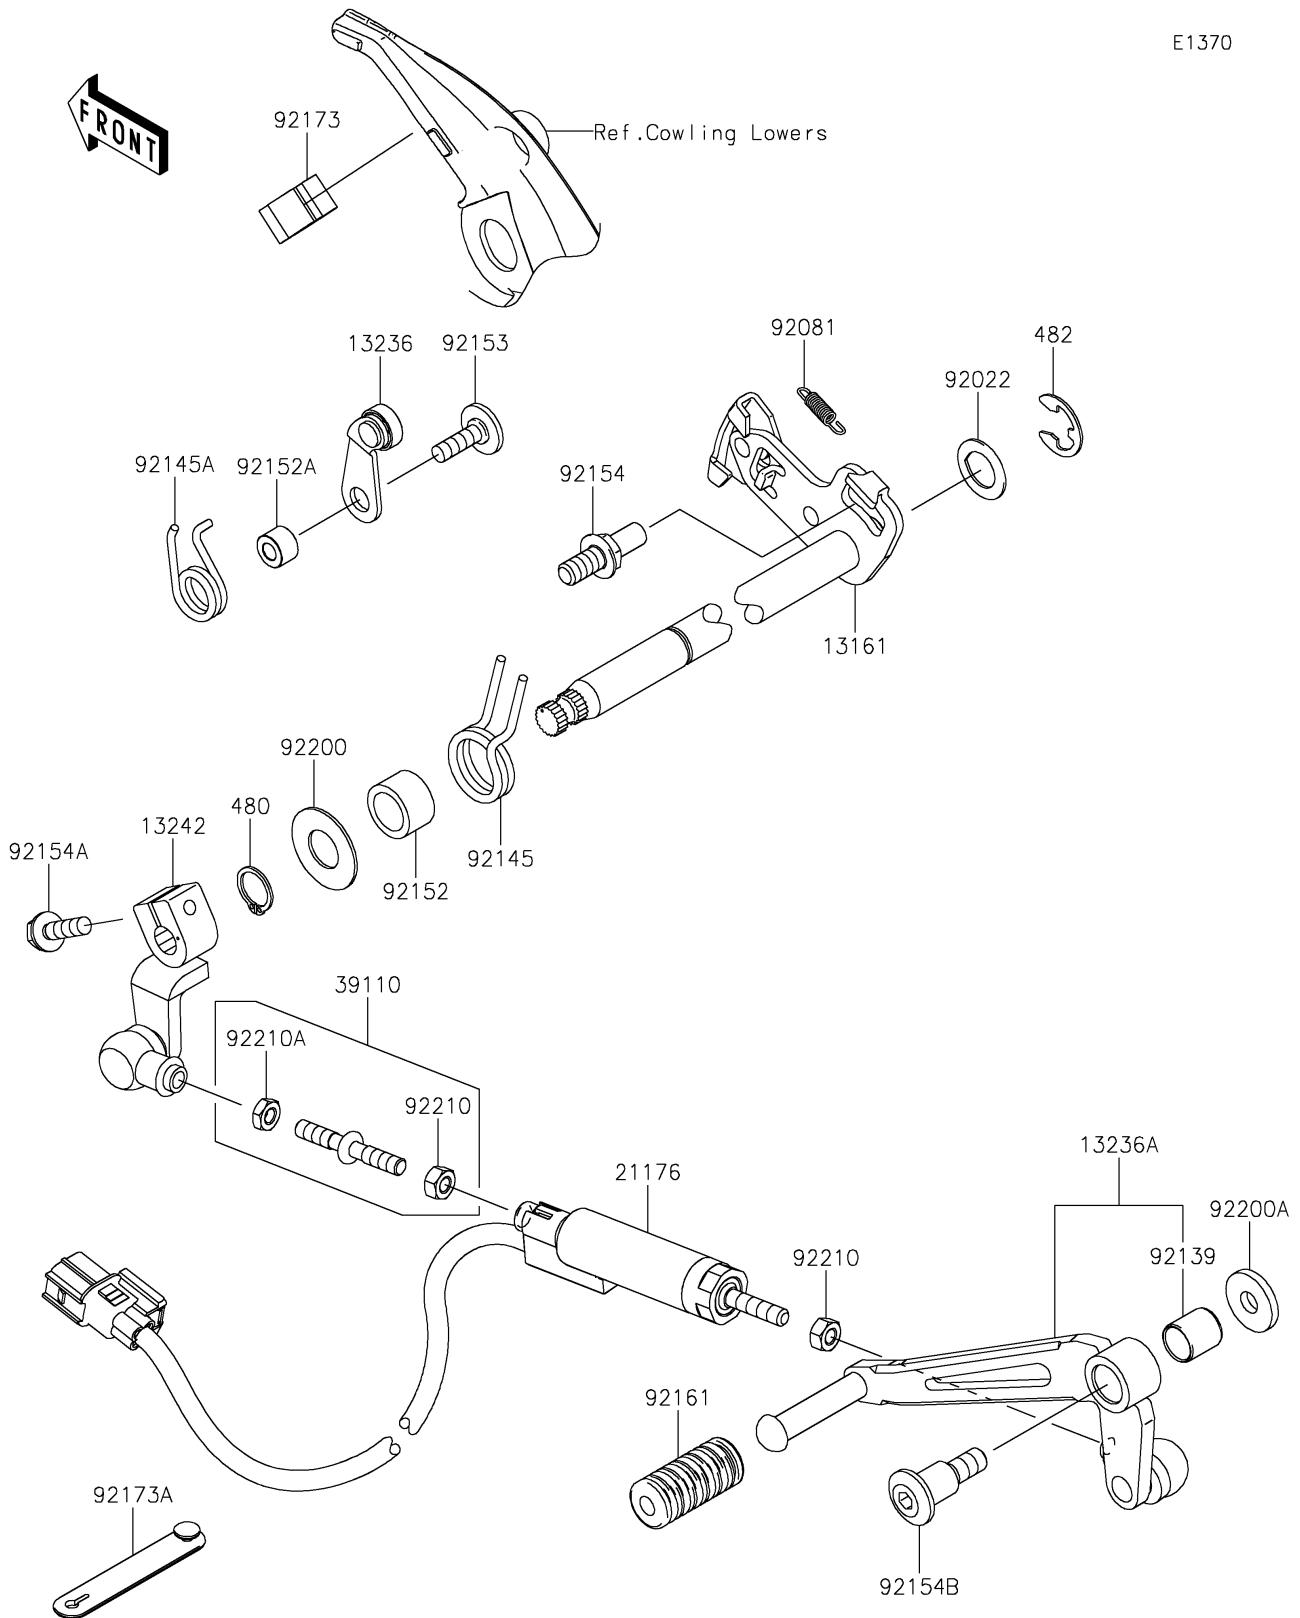

2025 Ninja 1100SX SE

PARTS DIAGRAM

Gear Change Mechanism

E1370

2025 Ninja 1100SX SE

PARTS LIST

Gear Change Mechanism

ITEM NAME

PART NUMBER

QUANTITY
