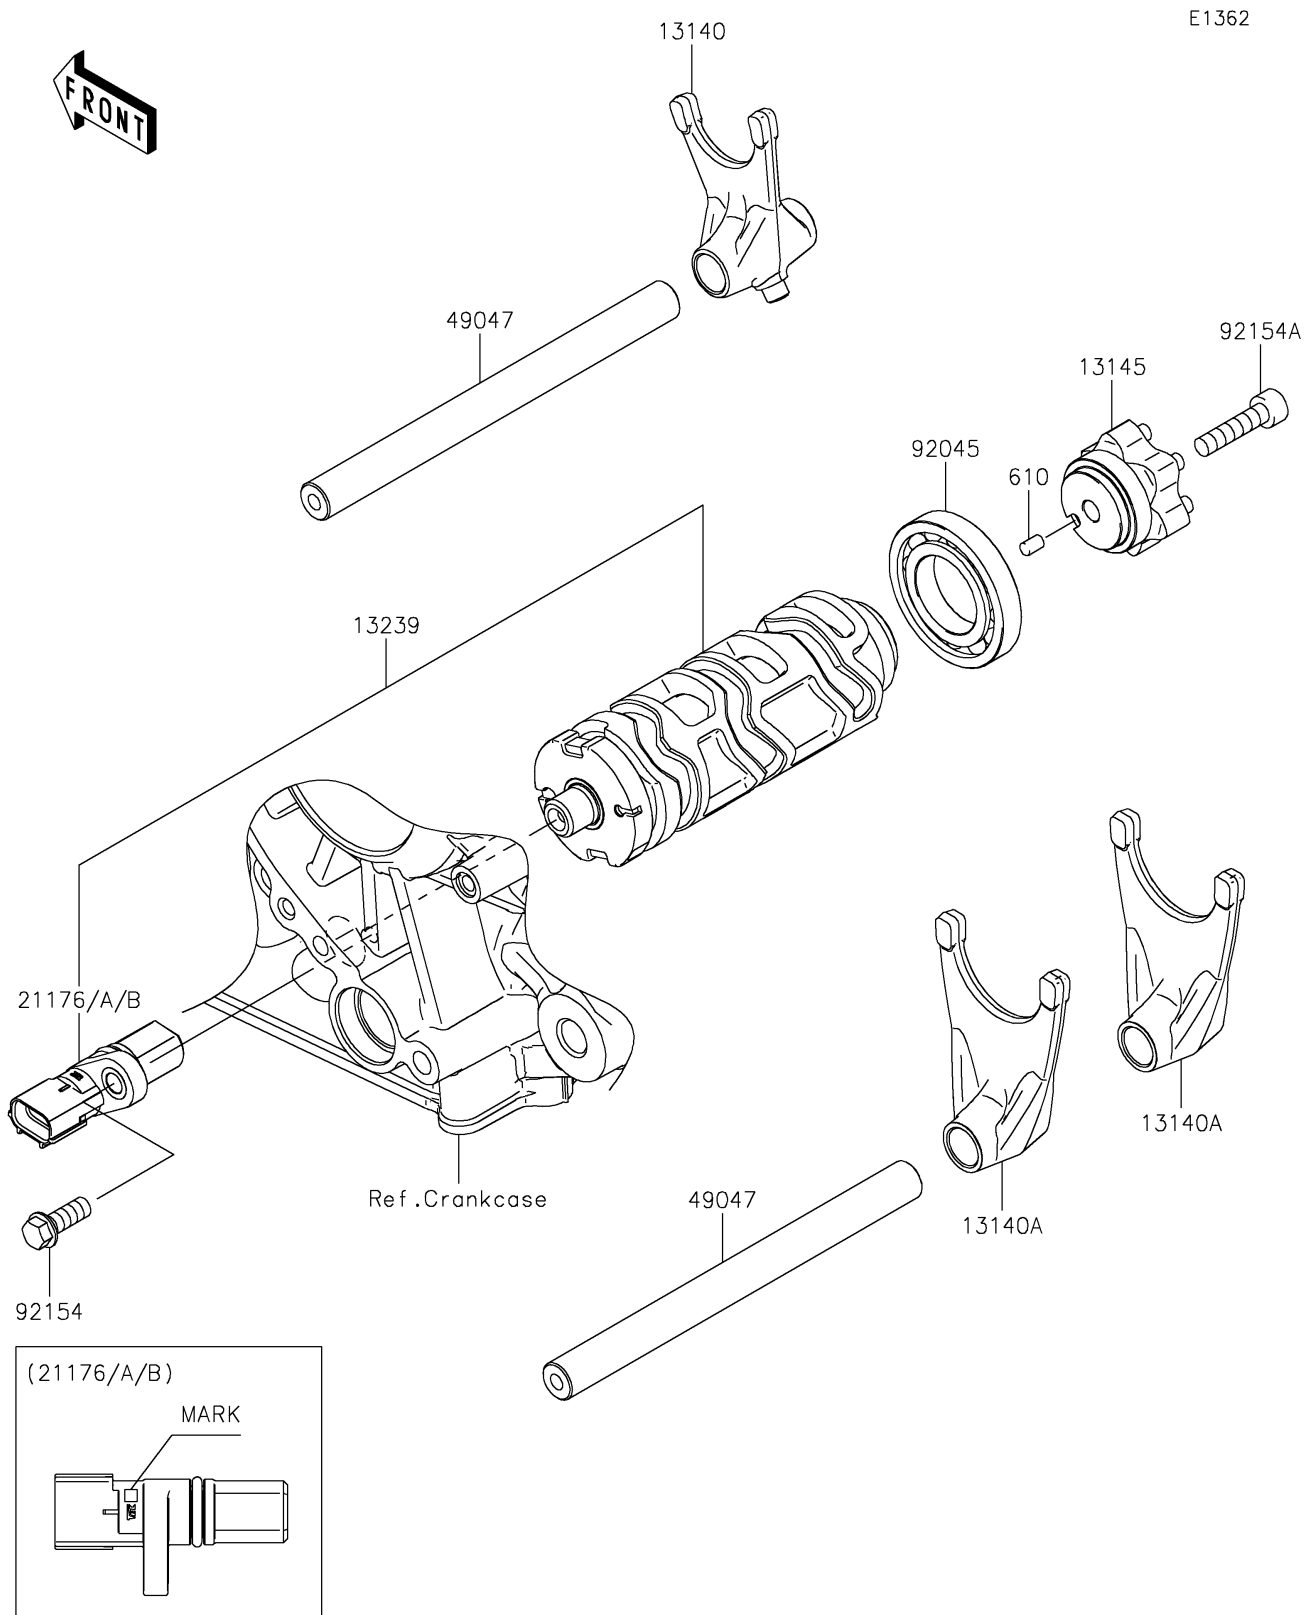

2025 NINJA® 1100SX SE ABS

PARTS DIAGRAM

Gear Change Drum/Shift Fork(s)

2025 NINJA® 1100SX SE ABS

PARTS LIST

Gear Change Drum/Shift Fork(s)

ITEM NAME	PART NUMBER	QUANTITY
FORK-SHIFT (Ref # 13140)	13140-0061	1
FORK-SHIFT (Ref # 13140A)	13140-0062	2
CAM-CHANGE DRUM (Ref # 13145)	13145-0048	1
DRUM-ASSY-CHANGE (Ref # 13239)	13239-0600	1
SENSOR,GEAR POSITION,M MARK (Ref # 21176)	21176-0825	1
SENSOR,GEAR POSITION,H MARK (Ref # 21176A)	21176-0845	1
SENSOR,GEAR POSITION,L MARK (Ref # 21176B)	21176-0846	1
ROD-SHIFT (Ref # 49047)	49047-0644	2
BEARING-BALL,16005 (Ref # 92045)	92045-1045	1
BOLT,FLANGED,6X16 (Ref # 92154)	92154-2096	1
BOLT,SOCKET,6X25 (Ref # 92154A)	92154-3829	1
ROLLER,4X6 (Ref # 610)	610A0406	1