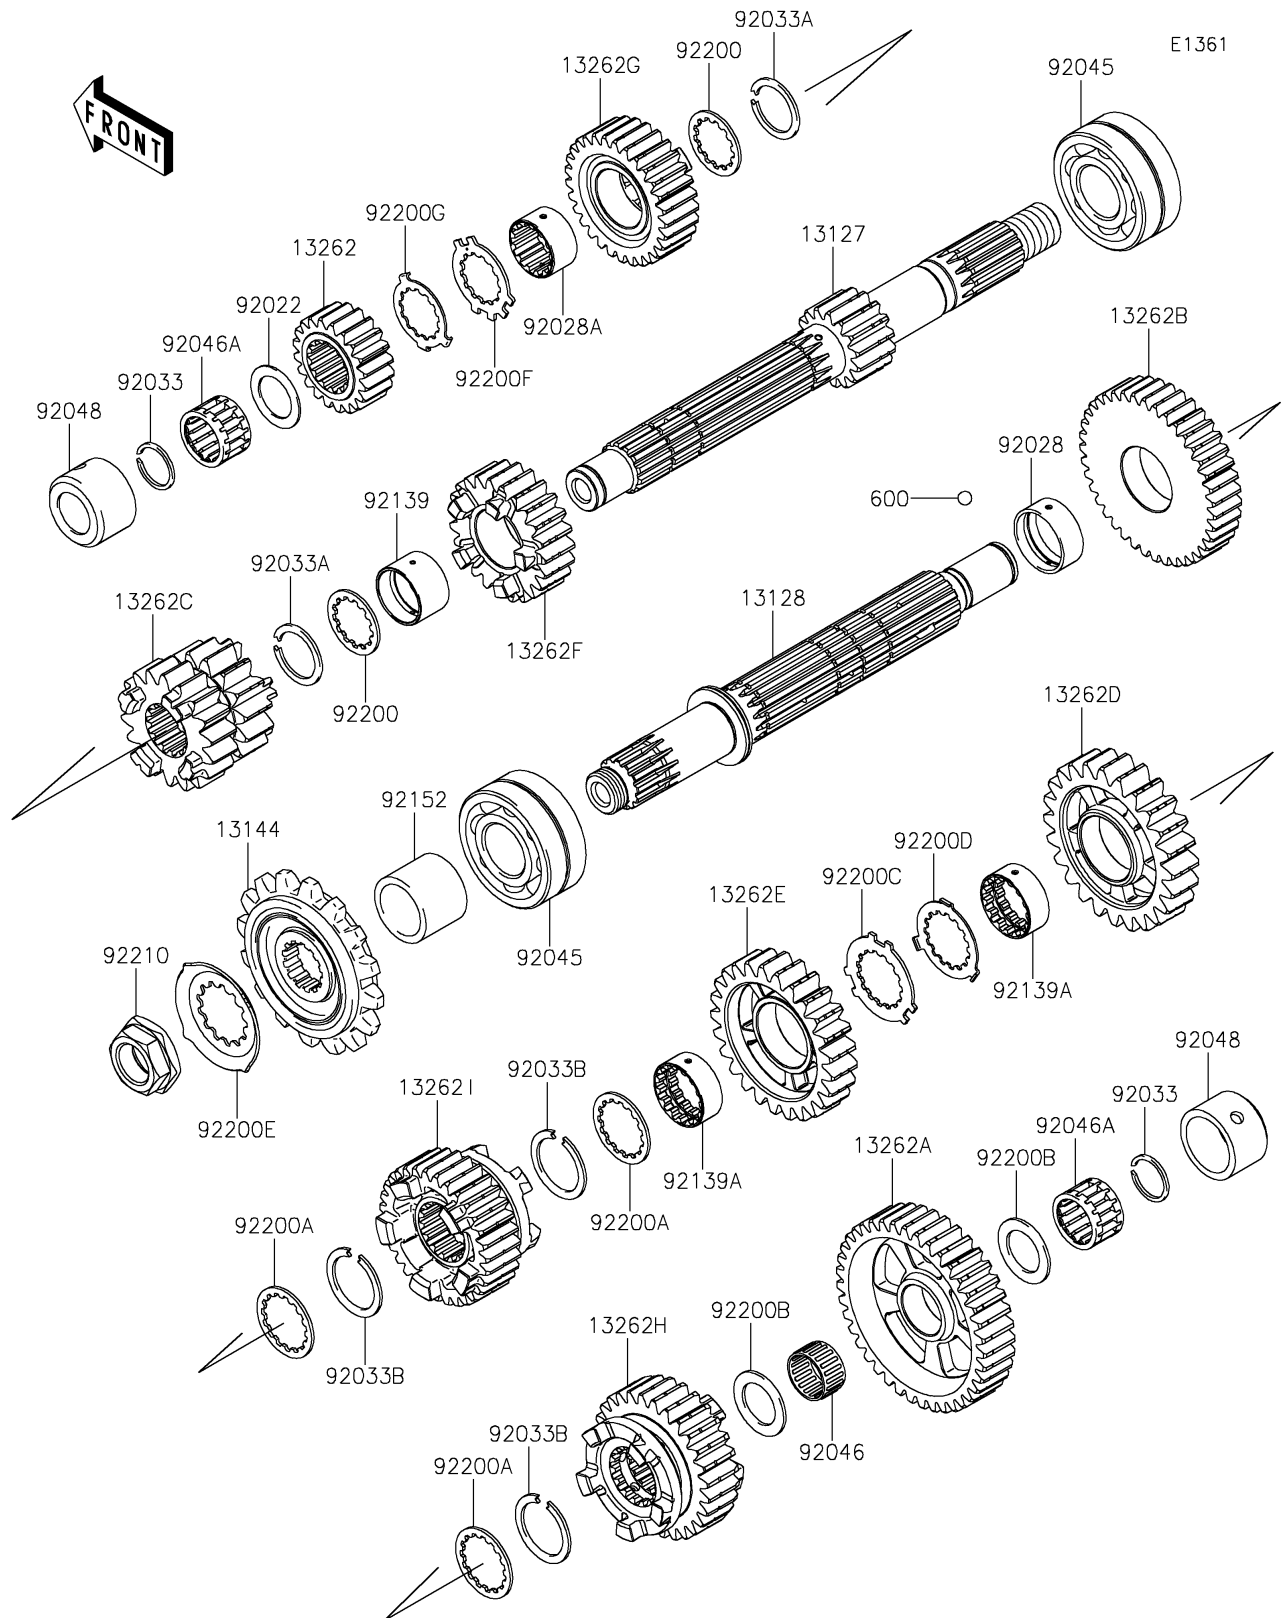

2025 Ninja 1100SX SE

PARTS DIAGRAM

Transmission

2025 Ninja 1100SX SE

PARTS LIST

Transmission

ITEM NAME

PART NUMBER

QUANTITY
