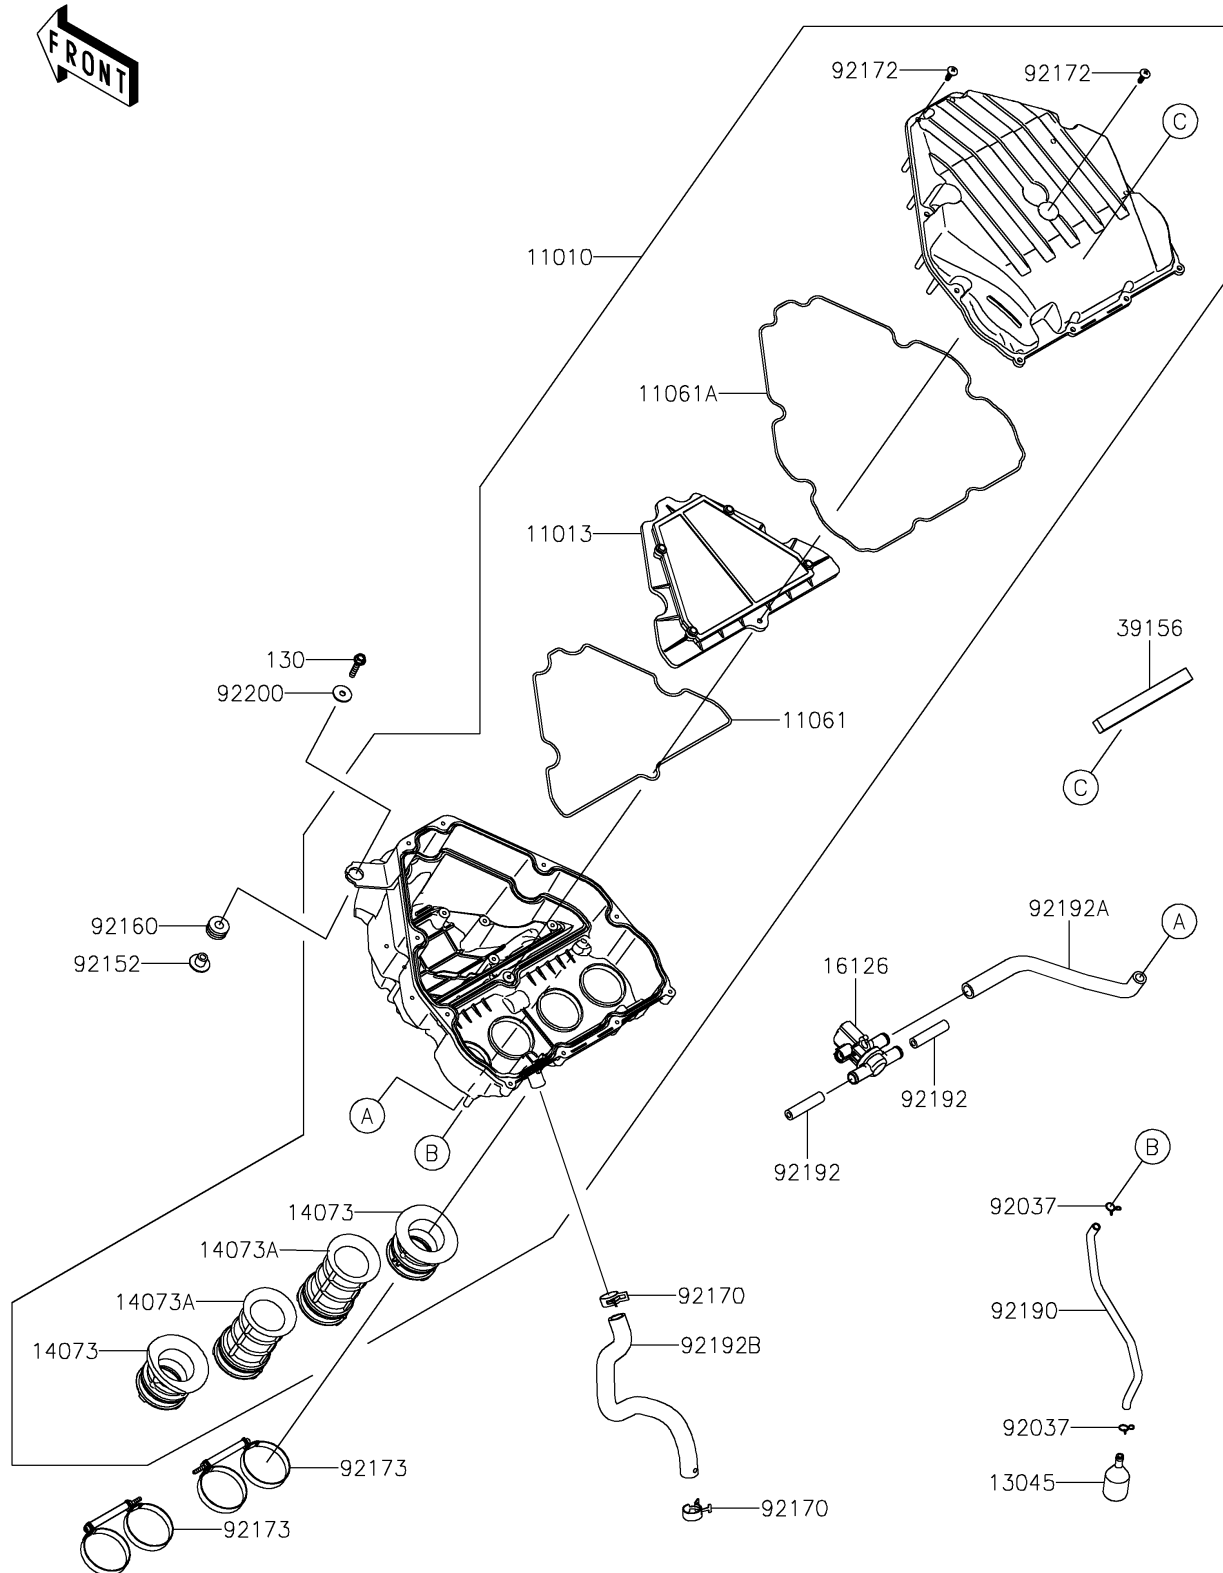

2025 NINJA® 1100SX SE ABS

PARTS DIAGRAM

Air Cleaner

E1130

2025 NINJA® 1100SX SE ABS

PARTS LIST

Air Cleaner

ITEM NAME	PART NUMBER	QUANTITY
FILTER-ASSY-AIR (Ref # 11010)	11010-1836	1
ELEMENT-AIR FILTER (Ref # 11013)	11013-0712	1
GASKET,ELEMENT (Ref # 11061)	11061-0405	1
GASKET,CASE (Ref # 11061A)	11061-0406	1
RECEIVER-OIL (Ref # 13045)	13045-1057	1
DUCT,AIR FILTER (Ref # 14073)	14073-1926	2
DUCT,AIR FILTER (Ref # 14073A)	14073-1927	2
VALVE,AIR SWITCHING (Ref # 16126)	16126-0745	1
PAD,15X145X10 (Ref # 39156)	39156-2569	1
CLAMP (Ref # 92037)	92037-1712	2
COLLAR,6.5X10.5X13.1 (Ref # 92152)	92152-0547	1
DAMPER (Ref # 92160)	92160-1162	1
CLAMP (Ref # 92170)	92170-1060	2
SCREW,TAPPING,5X20 (Ref # 92172)	92172-0483	11
CLAMP (Ref # 92173)	92173-2298	2
TUBE,6X9X300 (Ref # 92190)	92190-1253	1
TUBE,HEAD-ASWV (Ref # 92192)	92192-0843	2
TUBE,ASWV-A/C (Ref # 92192A)	92192-2710	1
TUBE,BLOWBY,ZX1200K (Ref # 92192B)	92192-2711	1
WASHER,6.5X22X1.6 (Ref # 92200)	92200-1087	1
BOLT-FLANGED,6X30 (Ref # 130)	130BB0630	1