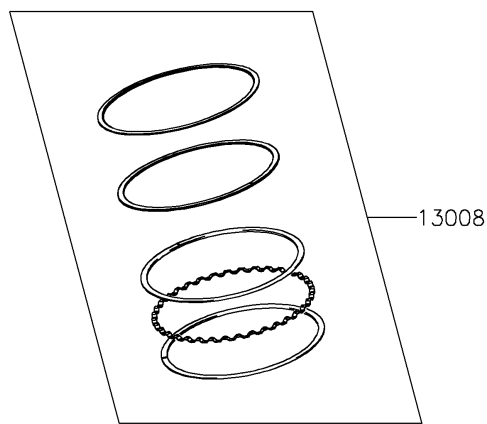

2025 Ninja 1100SX SE

PARTS DIAGRAM

Cylinder/Piston(s)

E1120

2025 Ninja 1100SX SE

PARTS LIST

Cylinder/Piston(s)

ITEM NAME	PART NUMBER	QUANTITY
CYLINDER-ENGINE (Ref # 11005)	11005-0752	1
GASKET,CYLINDER BASE (Ref # 11061)	11061-0402	1
PISTON-ENGINE (Ref # 13001)	13001-0848	4
PIN-PISTON (Ref # 13002)	13002-0004	4
RING-SET-PISTON (Ref # 13008)	13008-0608	4
RING-SNAP (Ref # 92033)	92033-1054	8