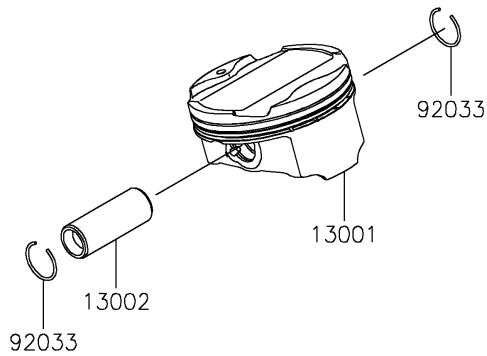

2025 Ninja 1100SX SE

PARTS DIAGRAM

Cylinder/Piston(s)

E1120

2025 Ninja 1100SX SE

PARTS LIST

Cylinder/Piston(s)

ITEM NAME	PART NUMBER	QUANTITY
CYLINDER-ENGINE (Ref # 11005)	11005-0752	1
GASKET,CYLINDER BASE (Ref # 11061)	11061-0402	1
PISTON-ENGINE (Ref # 13001)	13001-0848	4
PIN-PISTON (Ref # 13002)	13002-0004	4
RING-SET-PISTON (Ref # 13008)	13008-0608	4
RING-SNAP (Ref # 92033)	92033-1054	8