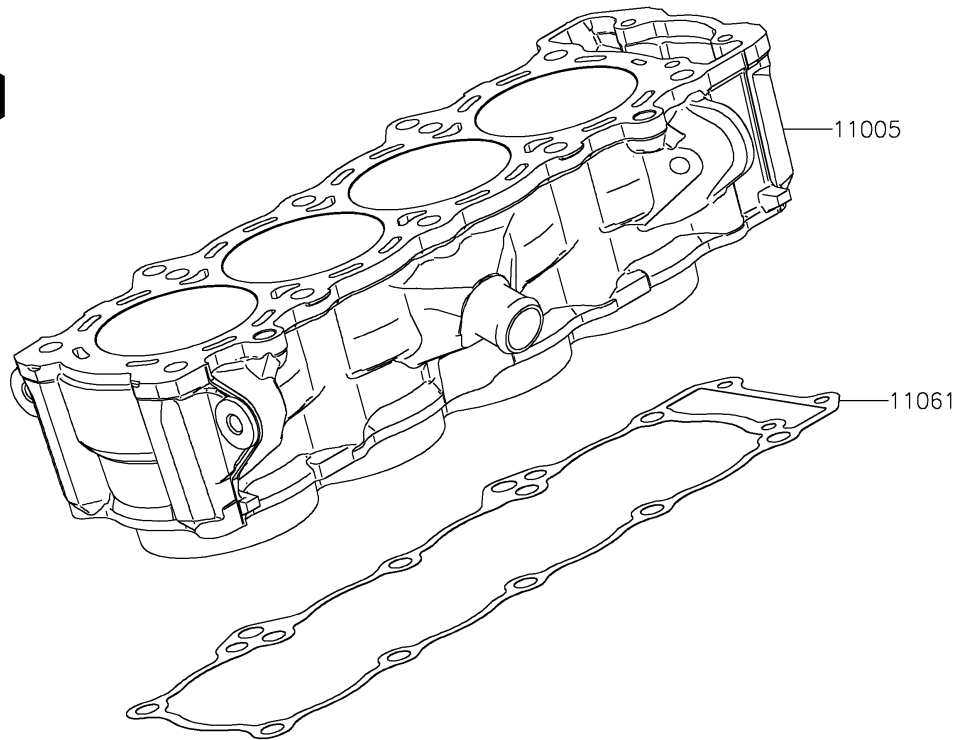

2025 Ninja 1100SX SE

PARTS DIAGRAM

Cylinder/Piston(s)

E1120

2025 Ninja 1100SX SE

PARTS LIST

Cylinder/Piston(s)

ITEM NAME	PART NUMBER	QUANTITY
CYLINDER-ENGINE (Ref # 11005)	11005-0752	1
GASKET,CYLINDER BASE (Ref # 11061)	11061-0402	1
PISTON-ENGINE (Ref # 13001)	13001-0848	4
PIN-PISTON (Ref # 13002)	13002-0004	4
RING-SET-PISTON (Ref # 13008)	13008-0608	4
RING-SNAP (Ref # 92033)	92033-1054	8