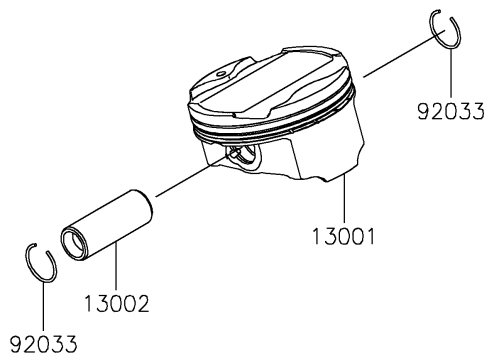

2025 NINJA® 1100SX SE ABS

PARTS DIAGRAM

Cylinder/Piston(s)

E1120

2025 NINJA® 1100SX SE ABS

PARTS LIST

Cylinder/Piston(s)

ITEM NAME	PART NUMBER	QUANTITY
CYLINDER-ENGINE (Ref # 11005)	11005-0752	1
GASKET,CYLINDER BASE (Ref # 11061)	11061-0402	1
PISTON-ENGINE (Ref # 13001)	13001-0848	4
PIN-PISTON (Ref # 13002)	13002-0004	4
RING-SET-PISTON (Ref # 13008)	13008-0608	4
RING-SNAP (Ref # 92033)	92033-1054	8