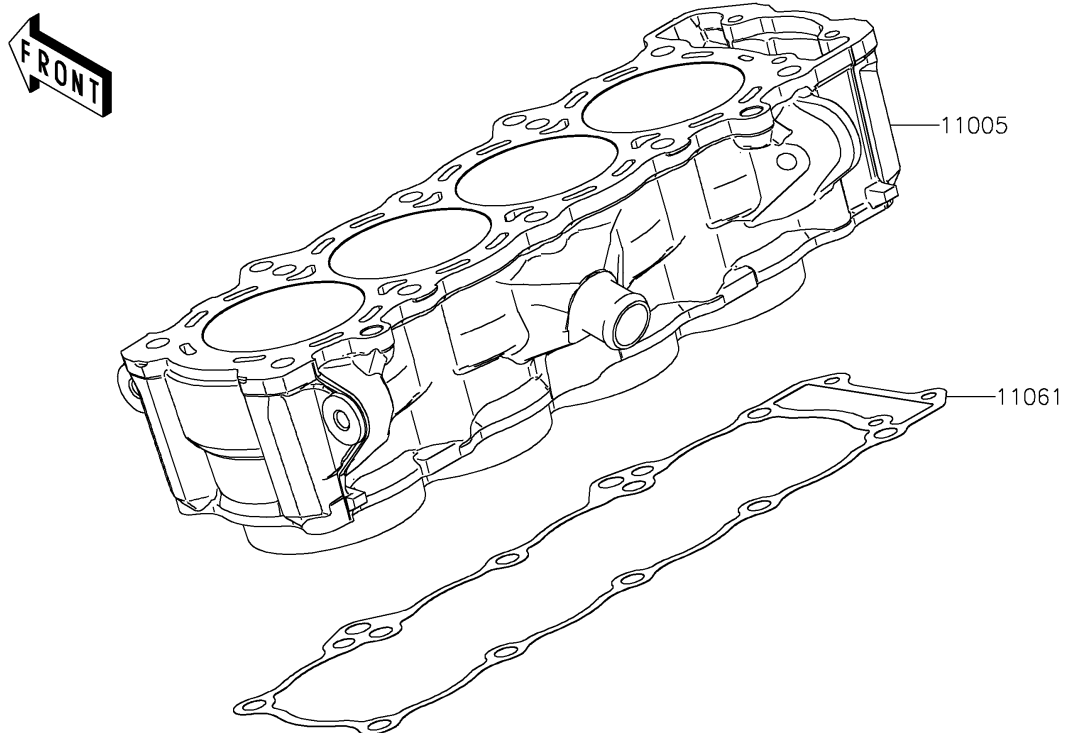

2025 NINJA® 1100SX SE ABS

PARTS DIAGRAM

Cylinder/Piston(s)

E1120

2025 NINJA® 1100SX SE ABS

PARTS LIST

Cylinder/Piston(s)

ITEM NAME	PART NUMBER	QUANTITY
CYLINDER-ENGINE (Ref # 11005)	11005-0752	1
GASKET,CYLINDER BASE (Ref # 11061)	11061-0402	1
PISTON-ENGINE (Ref # 13001)	13001-0848	4
PIN-PISTON (Ref # 13002)	13002-0004	4
RING-SET-PISTON (Ref # 13008)	13008-0608	4
RING-SNAP (Ref # 92033)	92033-1054	8