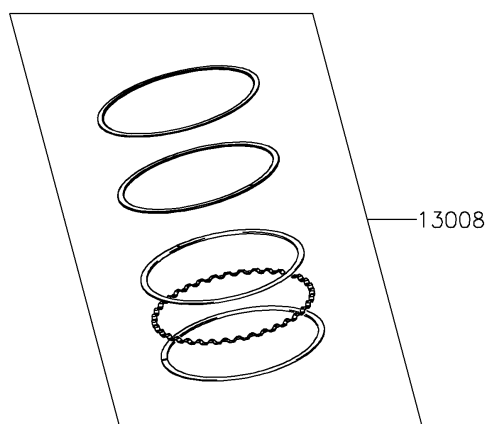

2025 NINJA® 1100SX SE ABS

PARTS DIAGRAM

Cylinder/Piston(s)

E1120

2025 NINJA® 1100SX SE ABS

PARTS LIST

Cylinder/Piston(s)

ITEM NAME	PART NUMBER	QUANTITY
CYLINDER-ENGINE (Ref # 11005)	11005-0752	1
GASKET,CYLINDER BASE (Ref # 11061)	11061-0402	1
PISTON-ENGINE (Ref # 13001)	13001-0848	4
PIN-PISTON (Ref # 13002)	13002-0004	4
RING-SET-PISTON (Ref # 13008)	13008-0608	4
RING-SNAP (Ref # 92033)	92033-1054	8