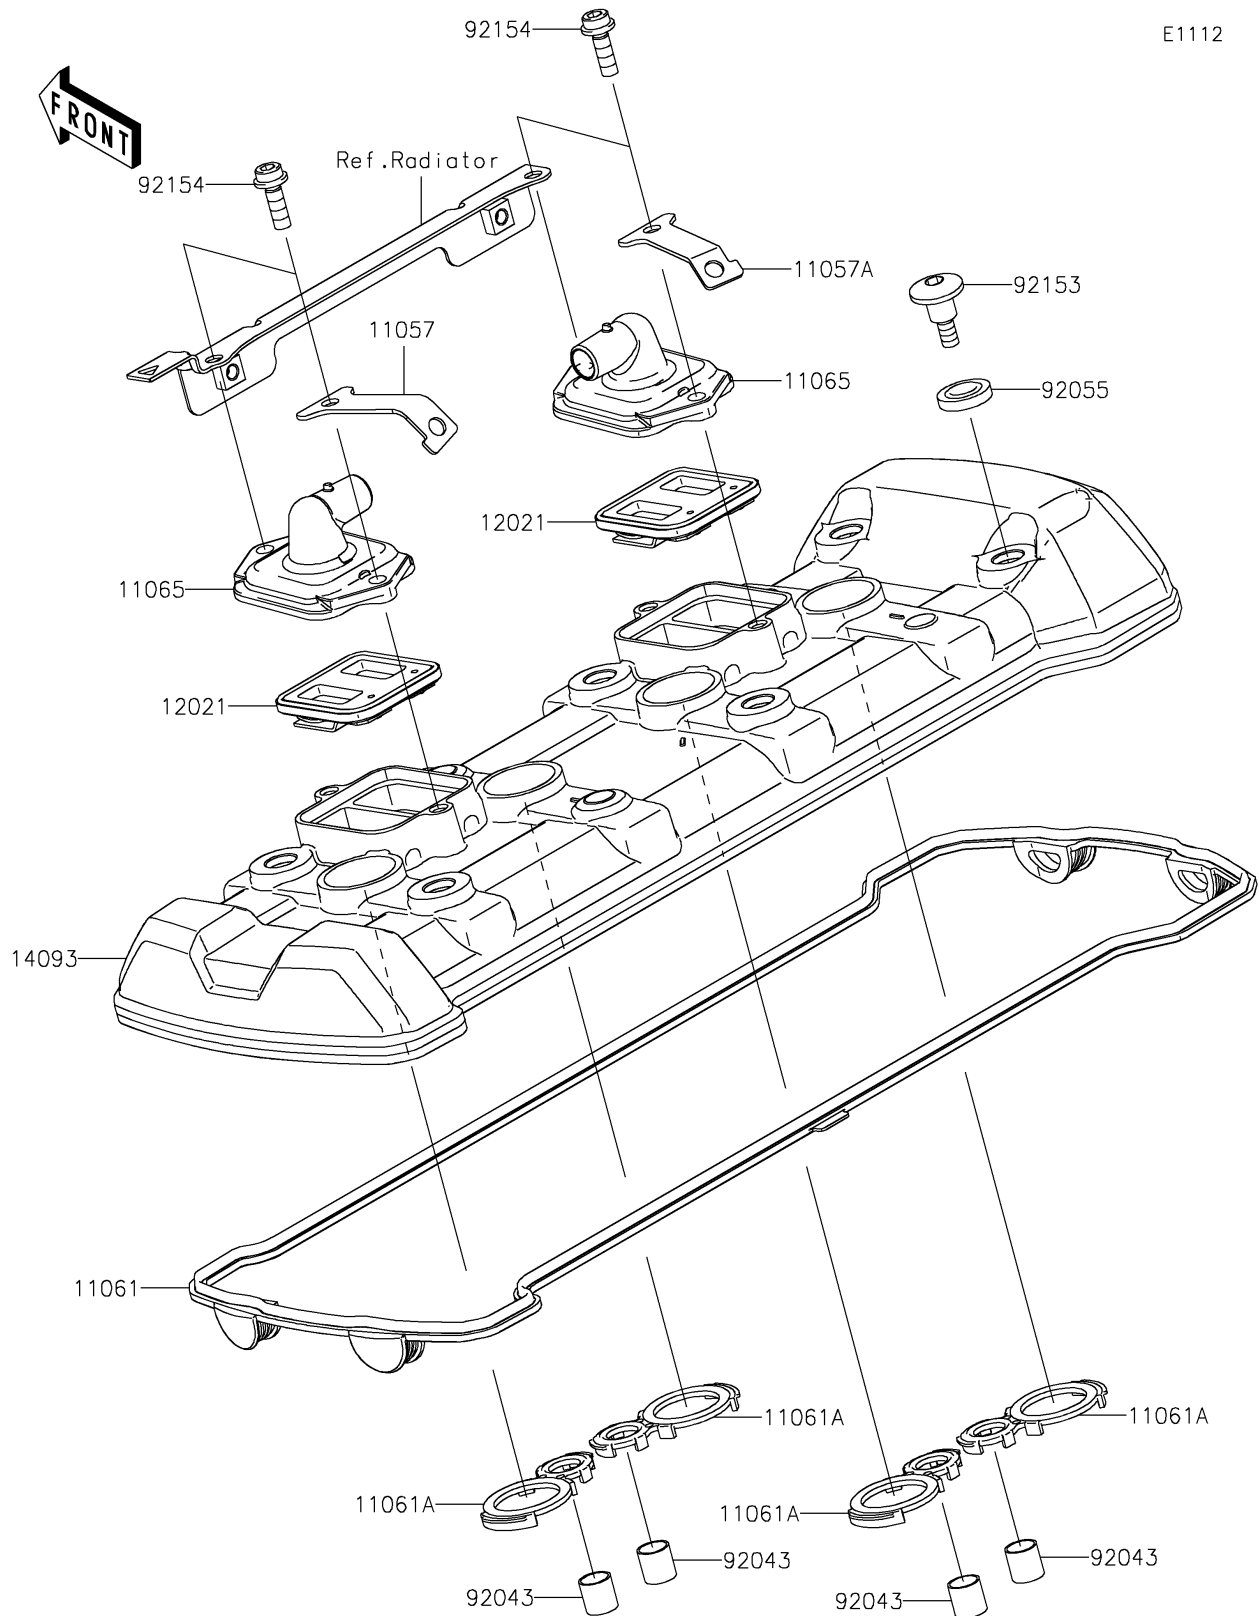

2025 NINJA® 1100SX SE ABS

PARTS DIAGRAM Cylinder Head Cover

2025 NINJA® 1100SX SE ABS

PARTS LIST

Cylinder Head Cover

ITEM NAME	PART NUMBER	QUANTITY
BRACKET,LH (Ref # 11057)	11057-1712	1
BRACKET,RH (Ref # 11057A)	11057-1713	1
GASKET,HEAD COVER (Ref # 11061)	11061-0914	1
GASKET,SPARK PLUG (Ref # 11061A)	11061-1213	4
CAP,HEAD COVER (Ref # 11065)	11065-0328	2
VALVE-ASSY-REED (Ref # 12021)	12021-0016	2
COVER,HEAD (Ref # 14093)	14093-0562	1
PIN,10.1X12X14 (Ref # 92043)	92043-4009	4
RING-O (Ref # 92055)	92055-0785	6
BOLT,SOCKET,6X22.5 (Ref # 92153)	92153-1779	6
BOLT,SOCKET,6X18 (Ref # 92154)	92154-0351	4