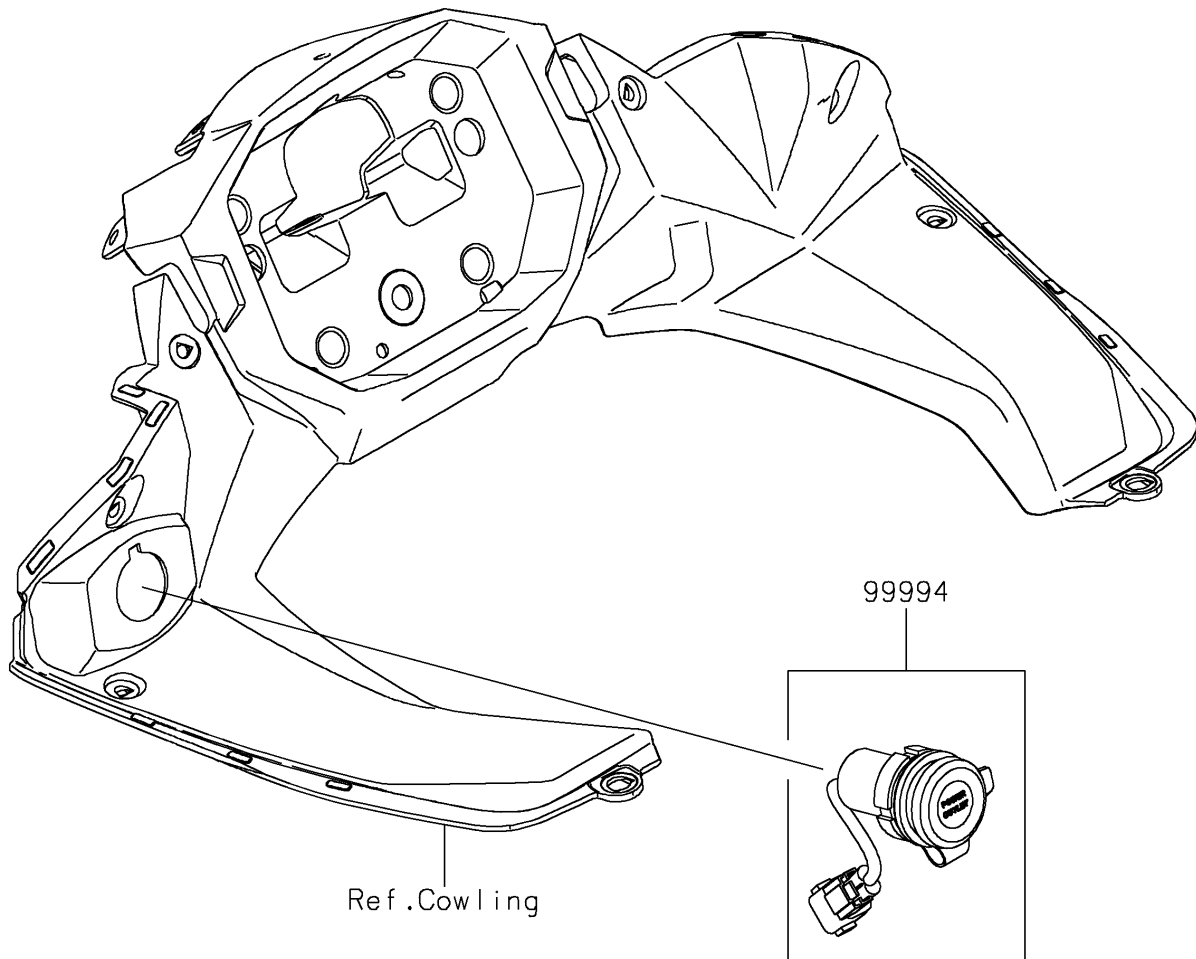

2025 NINJA® 1100SX ABS

PARTS DIAGRAM

Accessory(DC Outlet)

F2910G

2025 NINJA® 1100SX ABS

PARTS LIST

Accessory(DC Outlet)

ITEM NAME

PART NUMBER

QUANTITY
