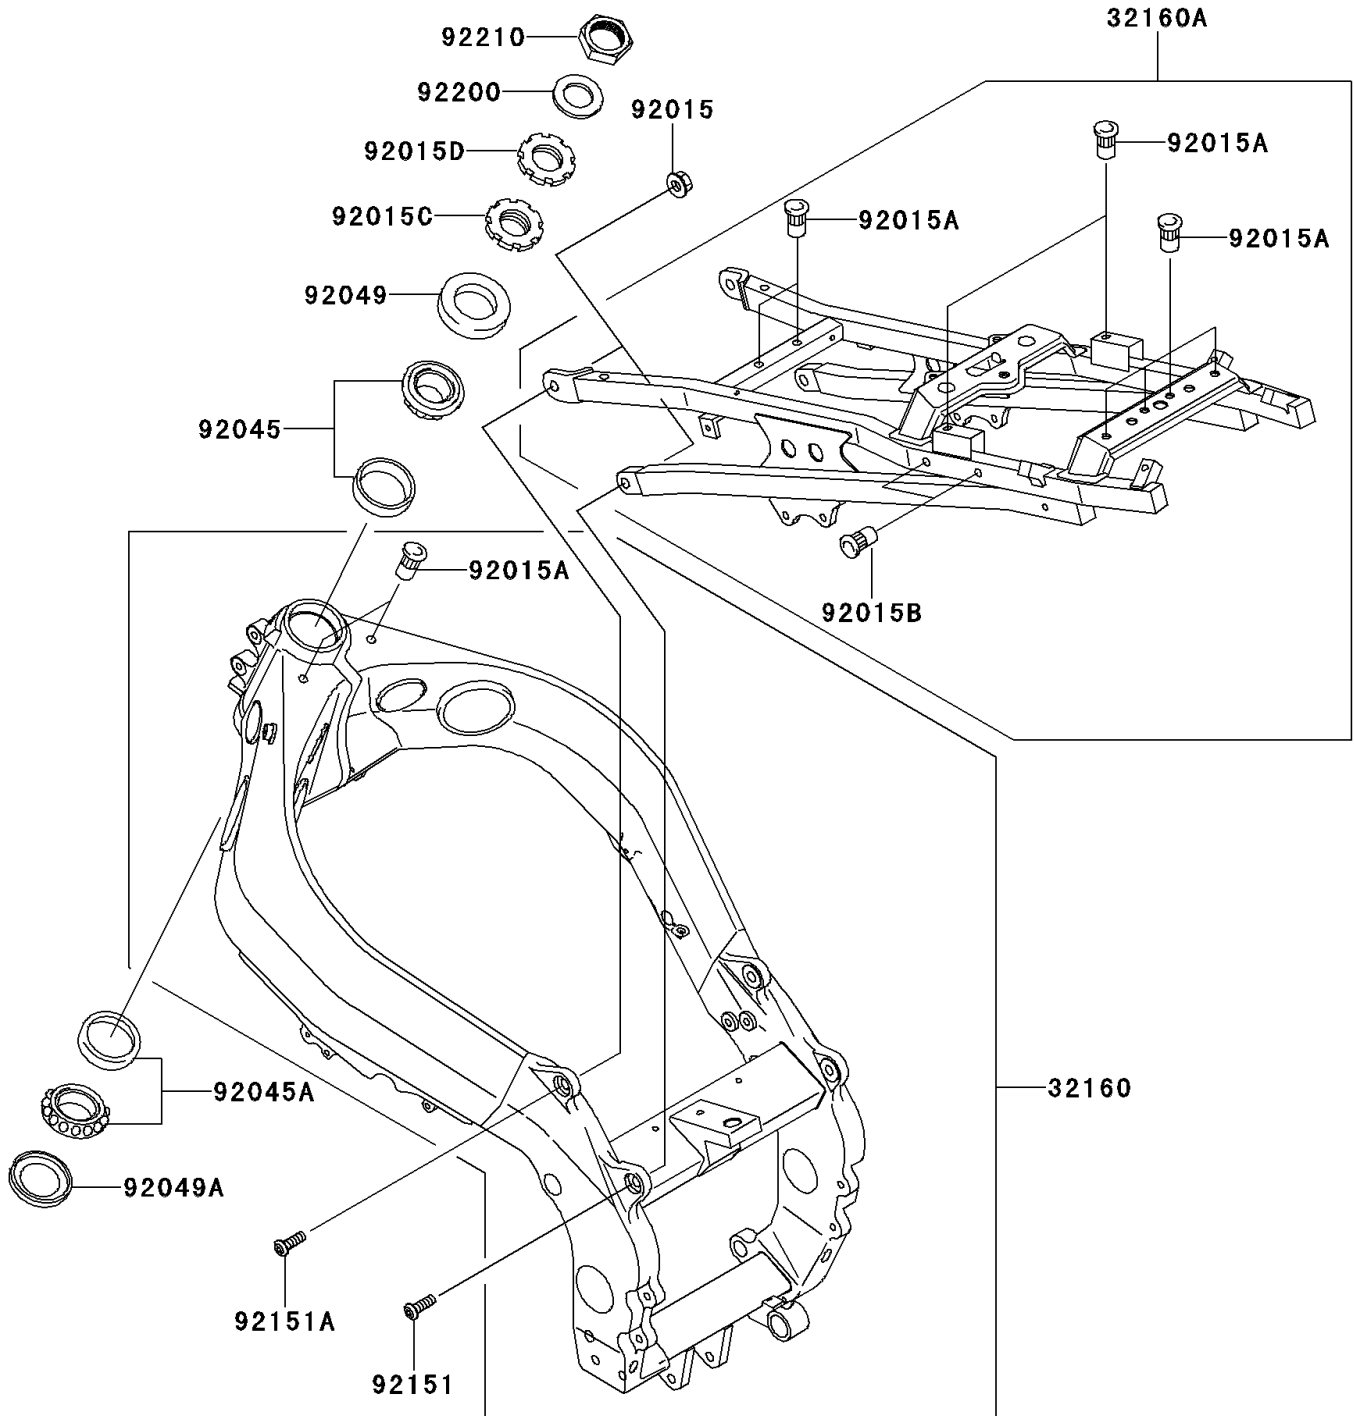

2000 Ninja[®] ZX[™]-9R

PARTS DIAGRAM

Frame

F2120

2000 Ninja® ZX™-9R

PARTS LIST

Frame

ITEM NAME	PART NUMBER	QUANTITY
FRAME-COMP,AL,FR,SILVER (Ref # 32160)	32160-1617-TX	1
FRAME-COMP,AL,RR,SILVER (Ref # 32160A)	32160-1662-TX	1
NUT,10MM (Ref # 92015)	92015-1021	4
NUT,POP,6MM,L=15 (Ref # 92015A)	92015-1791	10
NUT,POP,6MM,L=16.5 (Ref # 92015B)	92015-1792	2
NUT,25MM (Ref # 92015C)	92015-1803	1
NUT,25MM (Ref # 92015D)	92015-1810	1
BEARING-BALL,SAC2547-2 (Ref # 92045)	92045-1382	1
BEARING-BALL,SF07A17PX1V1 (Ref # 92045A)	92045-1384	1
SEAL-OIL,XMH33 70 6.4J-A (Ref # 92049)	92049-1313	1
SEAL-OIL,XMHE 43 55 4J (Ref # 92049A)	92049-1383	1
BOLT,SOCKET,10X30 (Ref # 92151)	92151-1782	2
BOLT,SOCKET,10X35 (Ref # 92151A)	92151-1786	2
WASHER,22.5X36X3.2 (Ref # 92200)	92200-1126	1
NUT,22MM (Ref # 92210)	92210-1202	1