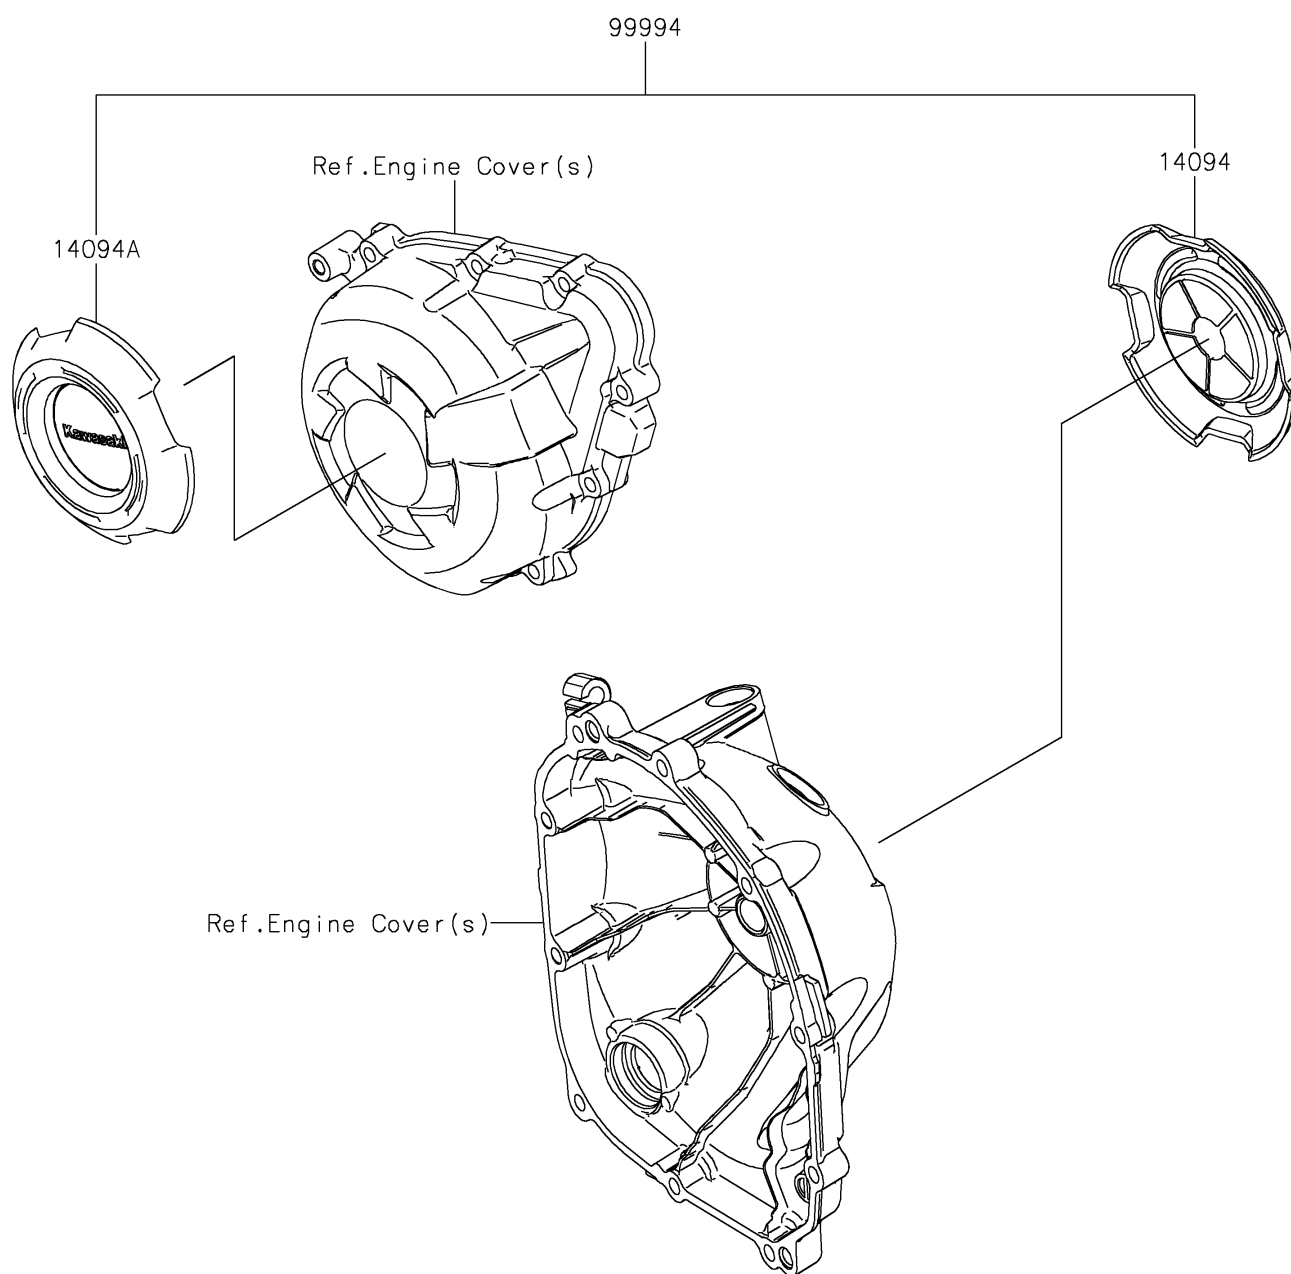

2025 NINJA® 1100SX ABS

PARTS DIAGRAM

Accessory(Crankcase Ring)

F2910

2025 NINJA® 1100SX ABS

PARTS LIST

Accessory(Crankcase Ring)

ITEM NAME

PART NUMBER

QUANTITY
