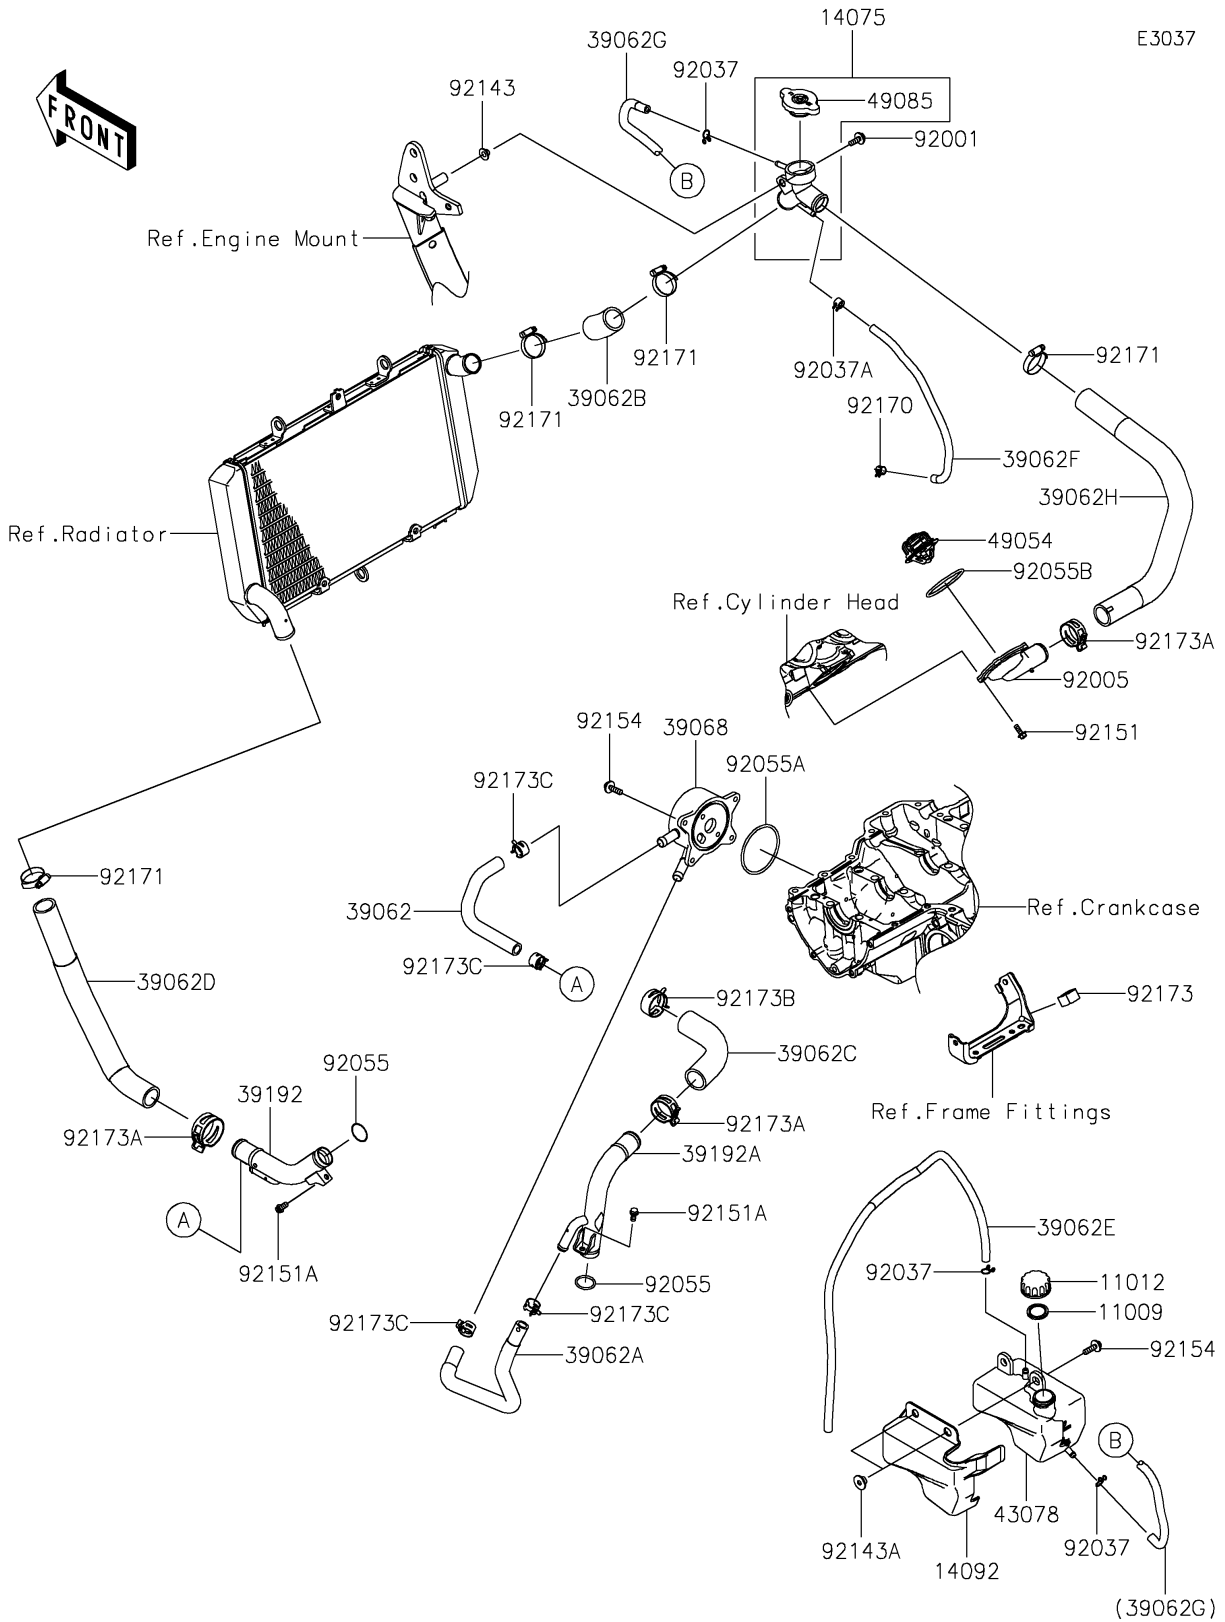

2025 Ninja 1100SX

PARTS DIAGRAM

Water Pipe

2025 Ninja 1100SX

PARTS LIST

Water Pipe

ITEM NAME	PART NUMBER	QUANTITY
GASKET,RESERVOIR TANK CAP (Ref # 11009)	11009-1145	1
CAP (Ref # 11012)	11012-1084	1
CAP-ASSY (Ref # 14075)	14075-0028	1
COVER,RESERVOIR (Ref # 14092)	14092-1098	1
HOSE-COOLING,PIPE-OIL COOLER (Ref # 39062)	39062-0308	1
HOSE-COOLING,PIPE-OIL COOLER (Ref # 39062A)	39062-0309	1
HOSE-COOLING,CAP-RAD. (Ref # 39062B)	39062-0727	1
HOSE-COOLING,PIPE-CYLINDER (Ref # 39062C)	39062-0757	1
HOSE-COOLING,RAD.-PIPE (Ref # 39062D)	39062-0768	1
HOSE-COOLING,OVERFLOW (Ref # 39062E)	39062-0860	1
HOSE-COOLING,AIR BLEED (Ref # 39062F)	39062-0909	1
HOSE-COOLING,RETURN (Ref # 39062G)	39062-0920	1
HOSE-COOLING,HEAD-CAP (Ref # 39062H)	39062-1950	1
COOLER-ASSY-OIL (Ref # 39068)	39068-0704	1
PIPE-WATER,RADIATOR-WATER PUMP (Ref # 39192)	39192-0619	1
PIPE-WATER,WATER PUMP-CYLINDER (Ref # 39192A)	39192-0620	1
RESERVOIR (Ref # 43078)	43078-0566	1
THERMOSTAT (Ref # 49054)	49054-0004	1
CAP-ASSY-PRESSURE (Ref # 49085)	49085-1066	1
BOLT,6X18 (Ref # 92001)	92001-1342	1
FITTING,THERMO CAP (Ref # 92005)	92005-0842	1
CLAMP,TUBE (Ref # 92037)	92037-147	3
CLAMP,TUBE (Ref # 92037A)	92037-1505	1
RING-O,20.8X2.4 (Ref # 92055)	92055-0114	2
RING-O,63.3MM (Ref # 92055A)	92055-0739	1
RING-O,53.5X2.6 (Ref # 92055B)	92055-0831	1
COLLAR (Ref # 92143)	92143-1057	1
COLLAR (Ref # 92143A)	92143-1962	2
BOLT,5X14 (Ref # 92151)	92151-1764	4

2025 Ninja 1100SX

PARTS LIST

Water Pipe

ITEM NAME	PART NUMBER	QUANTITY
BOLT,6X12 (Ref # 92151A)	92151-1997	2
BOLT,FLANGED,6X22 (Ref # 92154)	92154-0403	6
CLAMP (Ref # 92170)	92170-1493	1
CLAMP (Ref # 92171)	92171-0179	4
CLAMP,CLIP (Ref # 92173)	92173-0127	1
CLAMP,34MM (Ref # 92173A)	92173-1360	3
CLAMP,35.5MM (Ref # 92173B)	92173-1432	1
CLAMP (Ref # 92173C)	92173-1552	4