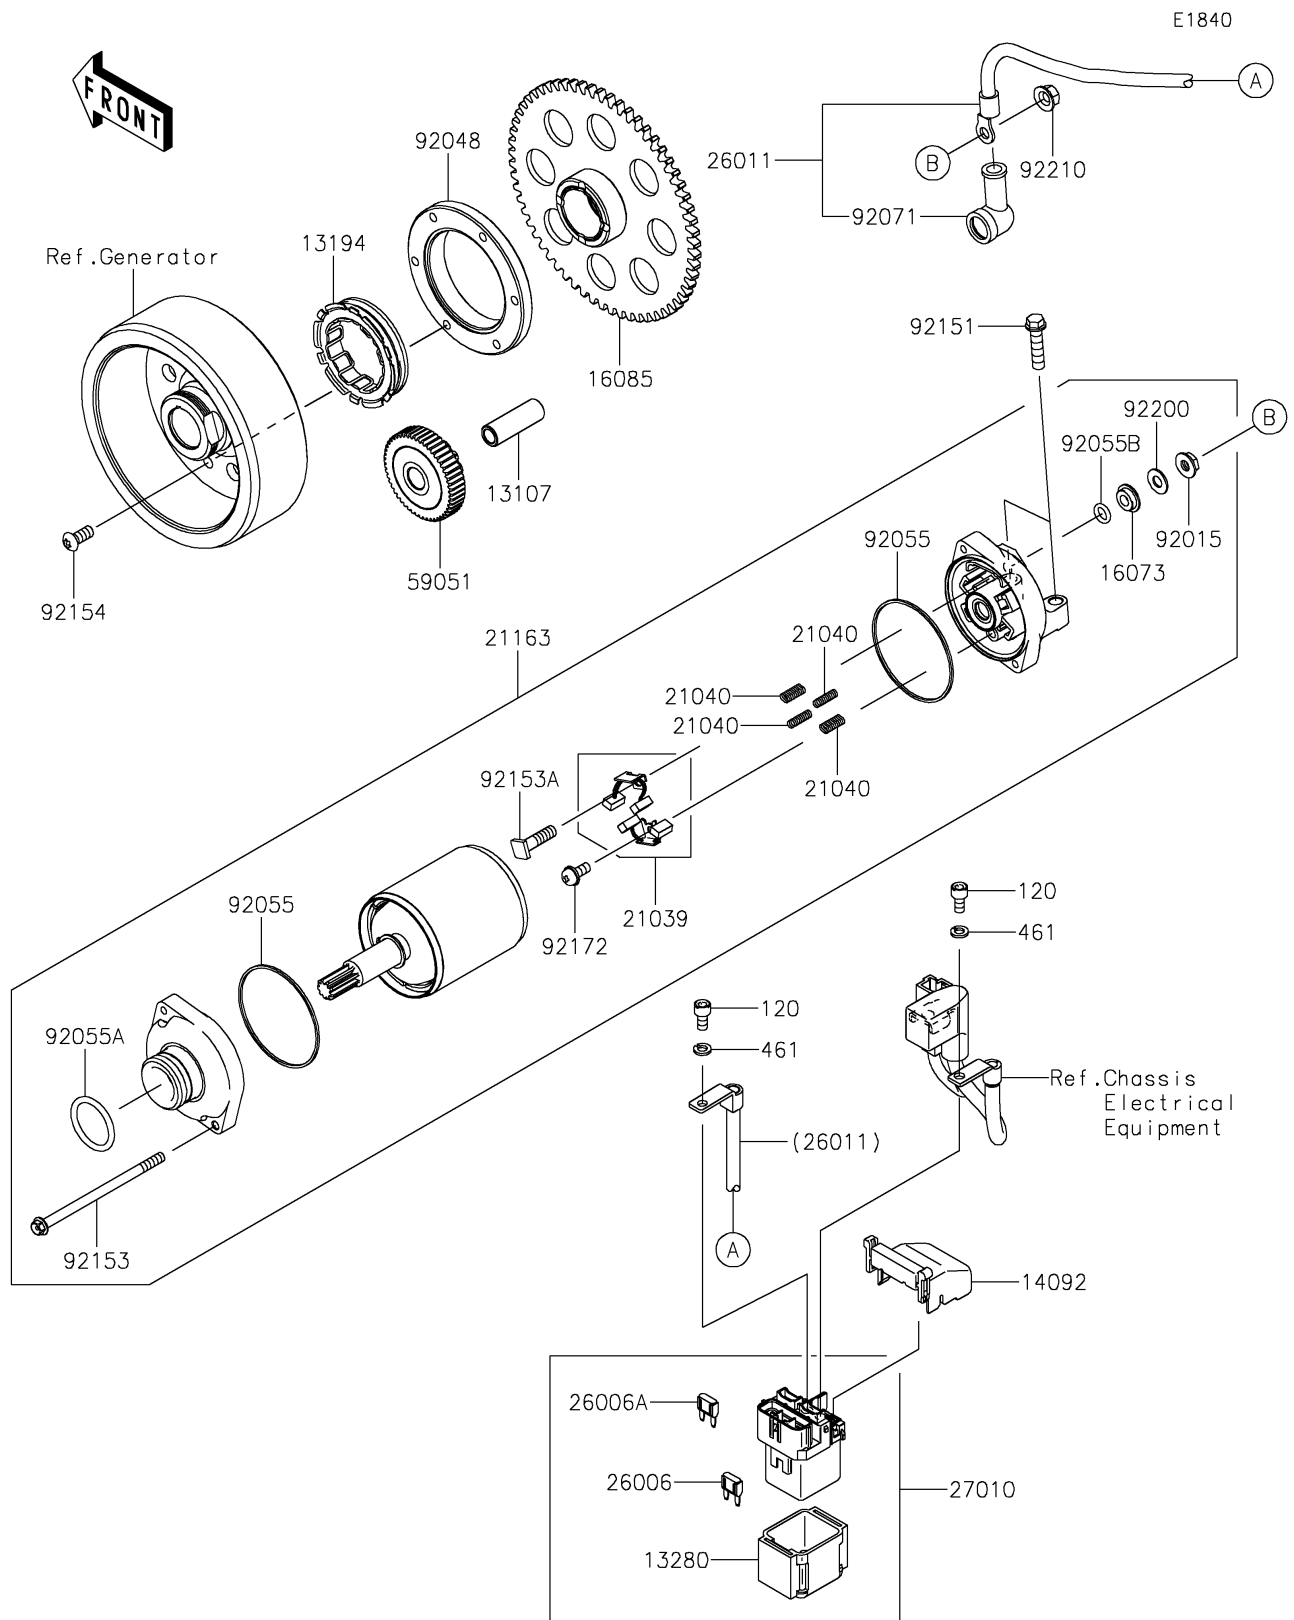

2025 Ninja 1100SX

PARTS DIAGRAM

Starter Motor

2025 Ninja 1100SX

PARTS LIST

Starter Motor

ITEM NAME	PART NUMBER	QUANTITY
SHAFT,IDLER GEAR (Ref # 13107)	13107-1377	1
CLUTCH-ONEWAY (Ref # 13194)	13194-1096	1
HOLDER,MAGNETIC SWITCH (Ref # 13280)	13280-0814	1
COVER (Ref # 14092)	14092-0109	1
INSULATOR (Ref # 16073)	16073-0053	1
GEAR,CLUTCH ONEWAY (Ref # 16085)	16085-0609	1
BRUSH,CARBON (Ref # 21039)	21039-0004	1
SPRING-BRUSH (Ref # 21040)	21040-0003	4
STARTER-ELECTRIC (Ref # 21163)	21163-0748	1
FUSE,MINI BLADE,15A,BLUE (Ref # 26006)	26006-0001	1
FUSE,MINI BLADE,30A,GREEN (Ref # 26006A)	26006-1080	1
WIRE-LEAD (Ref # 26011)	26011-0951	1
SWITCH (Ref # 27010)	27010-0770	1
GEAR-SPUR,IDLER (Ref # 59051)	59051-0762	1
NUT,STARTER MOTOR (Ref # 92015)	92015-1476	1
RACE (Ref # 92048)	92048-0018	1
RING-O (Ref # 92055)	92055-0136	2
RING-O (Ref # 92055A)	92055-1276	1
RING-O,4.5X2.0 (Ref # 92055B)	92055-1370	1
GROMMET (Ref # 92071)	92071-0024	1
BOLT,FLANGED-SMALL,6X25 (Ref # 92151)	92151-1930	2
BOLT (Ref # 92153)	92153-1850	2
BOLT (Ref # 92153A)	92153-1866	1
BOLT,TORX,6X14 (Ref # 92154)	92154-2448	6
SCREW (Ref # 92172)	92172-0334	1
WASHER (Ref # 92200)	92200-0386	1
NUT,6MM (Ref # 92210)	92210-0188	1
BOLT-SOCKET,5X10 (Ref # 120)	120CB0510	2
WASHER-SPRING,5MM (Ref # 461)	461DB0500	2