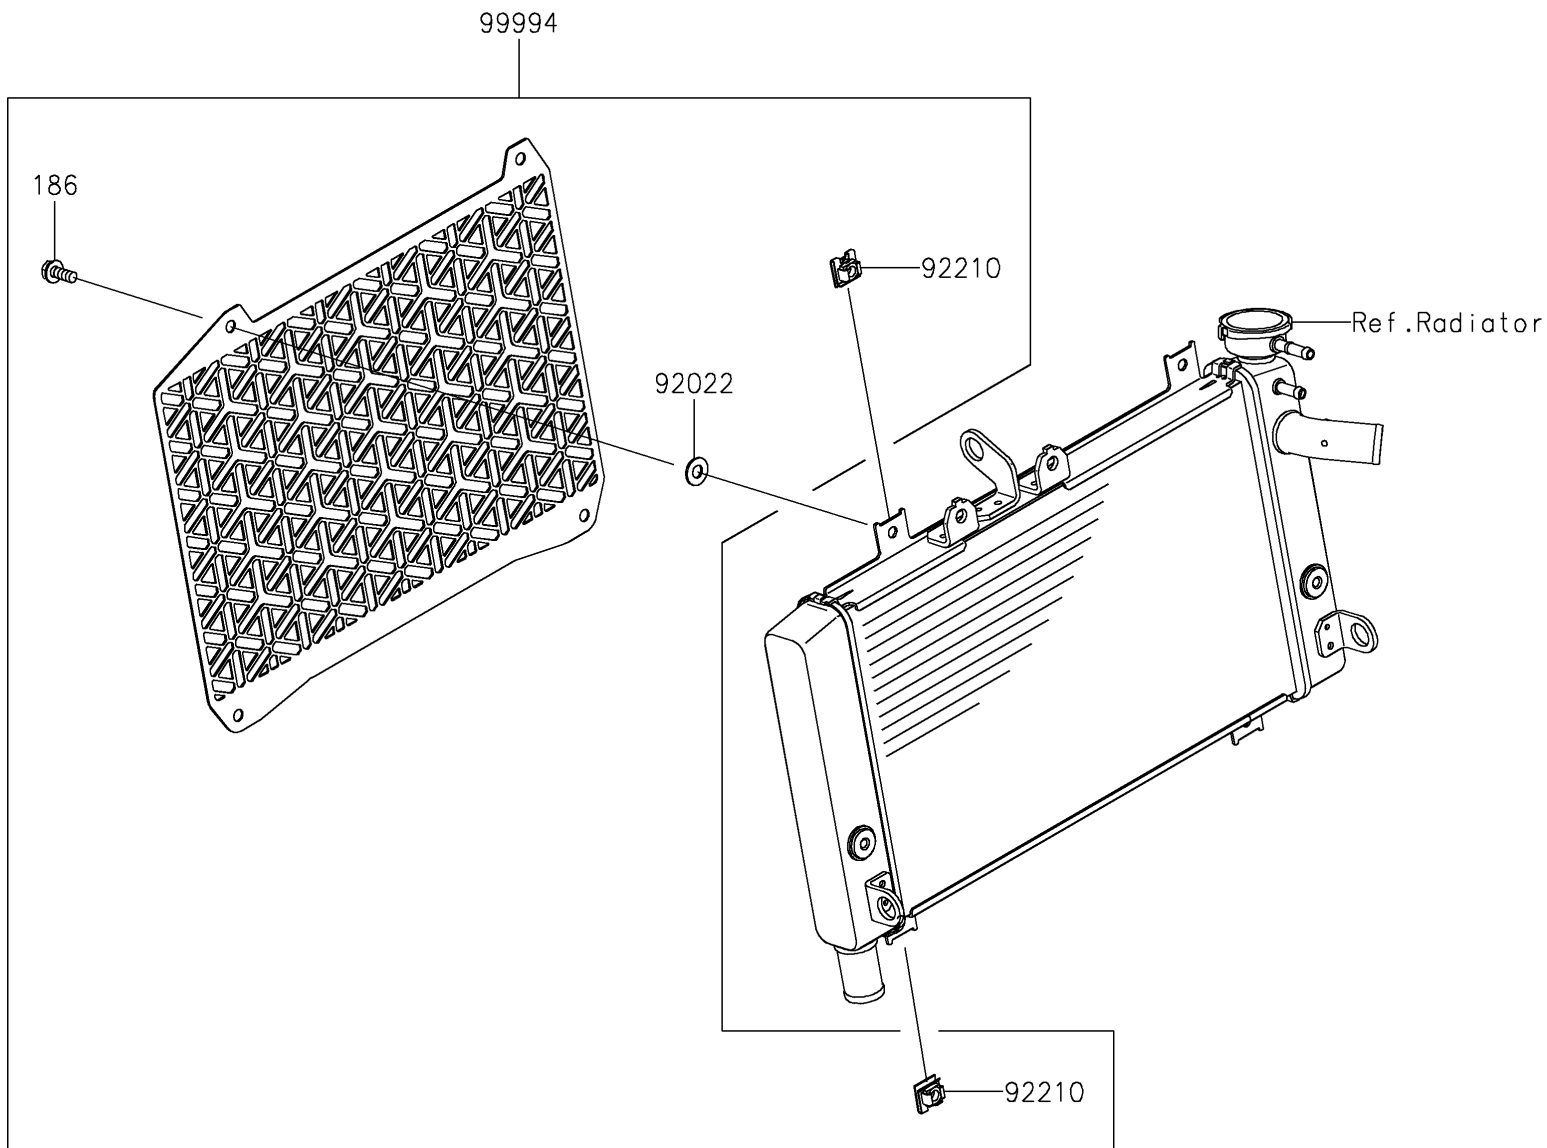

2026 NINJA® ZX™-4RR ABS

PARTS DIAGRAM

Accessory(Radiator Trim)

F2910

2026 NINJA® ZX™-4RR ABS

PARTS LIST

Accessory(Radiator Trim)

ITEM NAME	PART NUMBER	QUANTITY
WASHER,7X16X1.2 (Ref # 92022)	92022-024	4
NUT,CLIP,6MM (Ref # 92210)	92210-0867	4
RADIATOR TRIM (Ref # 99994)	99994-1887	1
BOLT-UPSET-WP (Ref # 186)	186BA0616	4