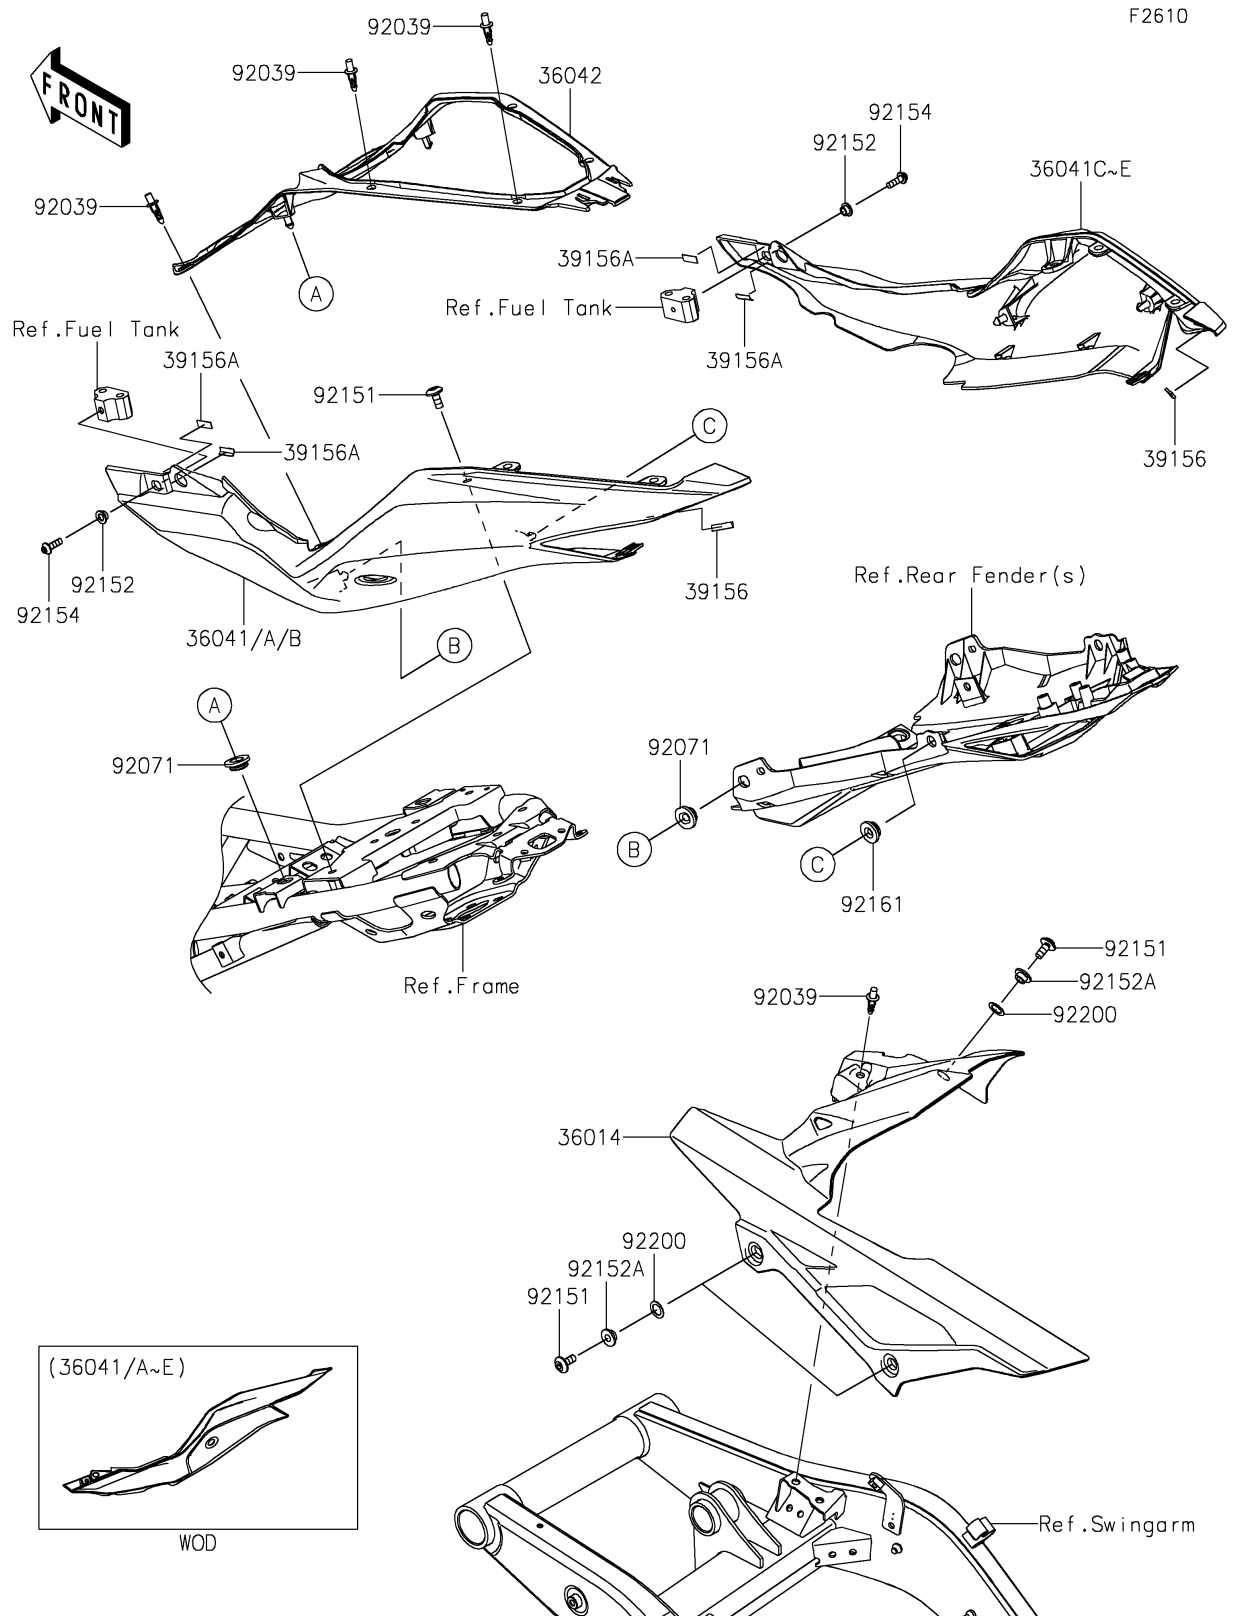

2025 NINJA[®] ZX[™]-4RR KRT EDITION ABS

PARTS DIAGRAM

Side Covers/Chain Cover

2025 NINJA® ZX™ -4RR KRT EDITION ABS

Kawasaki
Let the Good Times Roll®

PARTS LIST

Side Covers/Chain Cover

ITEM NAME	PART NUMBER	QUANTITY
CASE-CHAIN (Ref # 36014)	36014-0573	1
COVER-TAIL,LH,M.M.W.SILVER (Ref # 36041)	36041-0054-63V	1
COVER-TAIL,LH,L.GREEN (Ref # 36041B)	36041-0054-777	1
COVER-TAIL,RH,M.M.W.SILVER (Ref # 36041C)	36041-0055-63V	1
COVER-TAIL,RH,L.GREEN (Ref # 36041E)	36041-0055-777	1
COVER-TAIL,CNT (Ref # 36042)	36042-0012	1
PAD,5X20X2 (Ref # 39156)	39156-2117	2
PAD,18X6X0.41 (Ref # 39156A)	39156-2688	4
RIVET (Ref # 92039)	92039-0709	7
GROMMET,20X24X7.5 (Ref # 92071)	92071-0766	4
BOLT,SOCKET,6X14 (Ref # 92151)	92151-1654	5
COLLAR,5.6X8X5 (Ref # 92152)	92152-2339	2
COLLAR,6.5X10X5.9 (Ref # 92152A)	92152-2486	3
BOLT,SOCKET,5X16 (Ref # 92154)	92154-4294	2
DAMPER (Ref # 92161)	92161-1531	2
WASHER,10.4X15.9X0.5 (Ref # 92200)	92200-2525	3