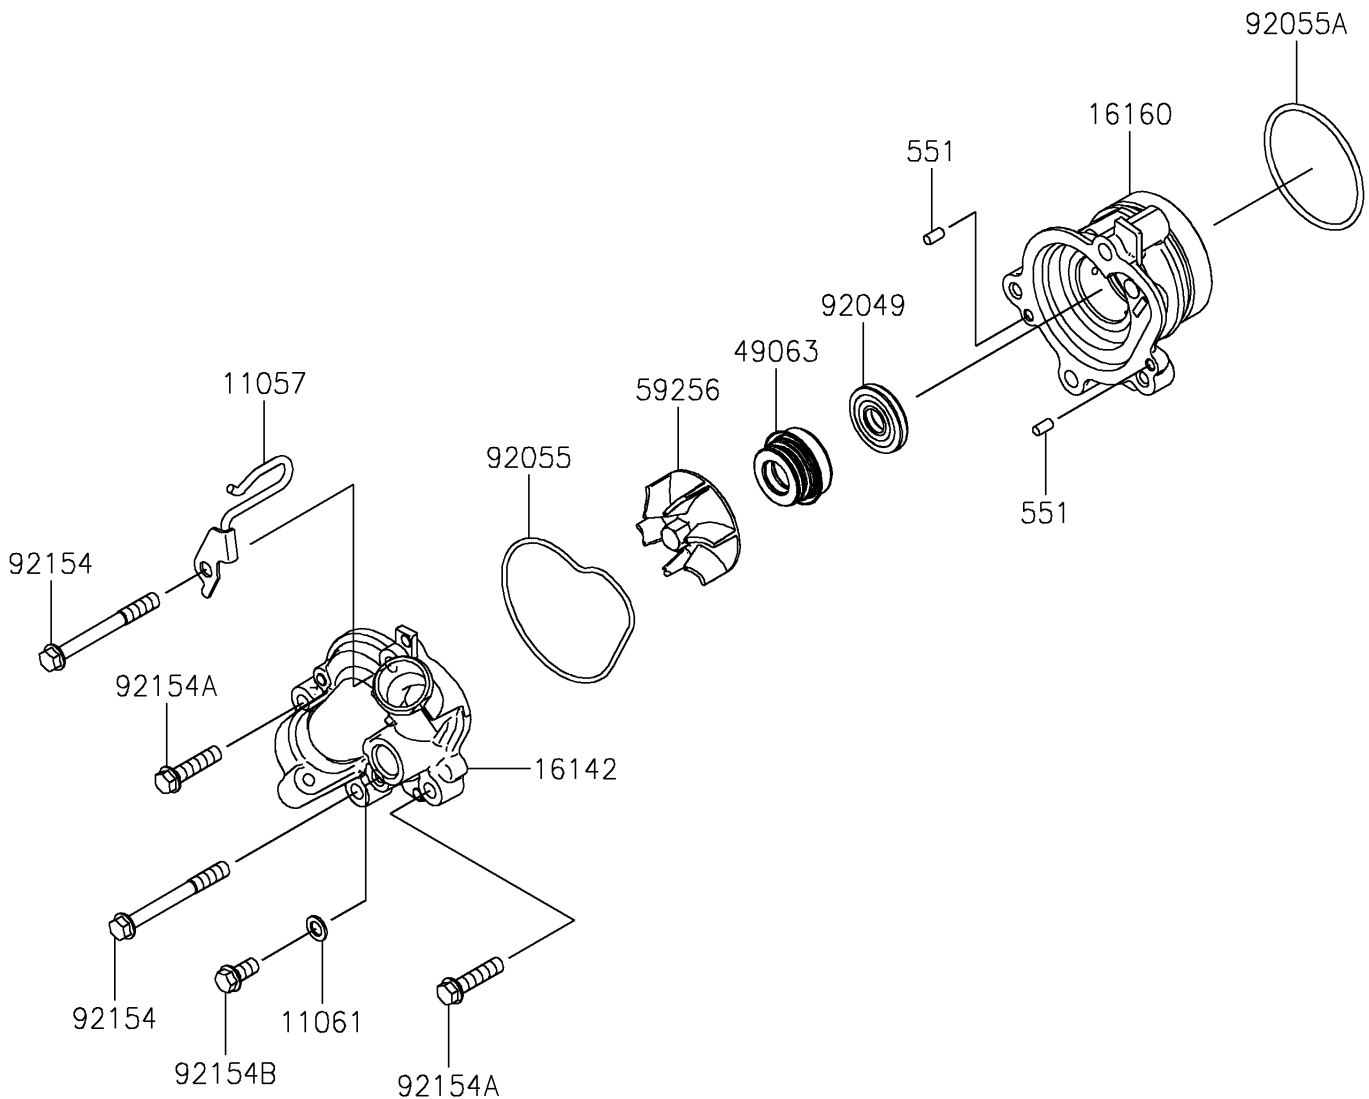

2025 Ninja ZX-4RR ABS

PARTS DIAGRAM

Water Pump

2025 Ninja ZX-4RR ABS

PARTS LIST

Water Pump

ITEM NAME

PART NUMBER

QUANTITY
