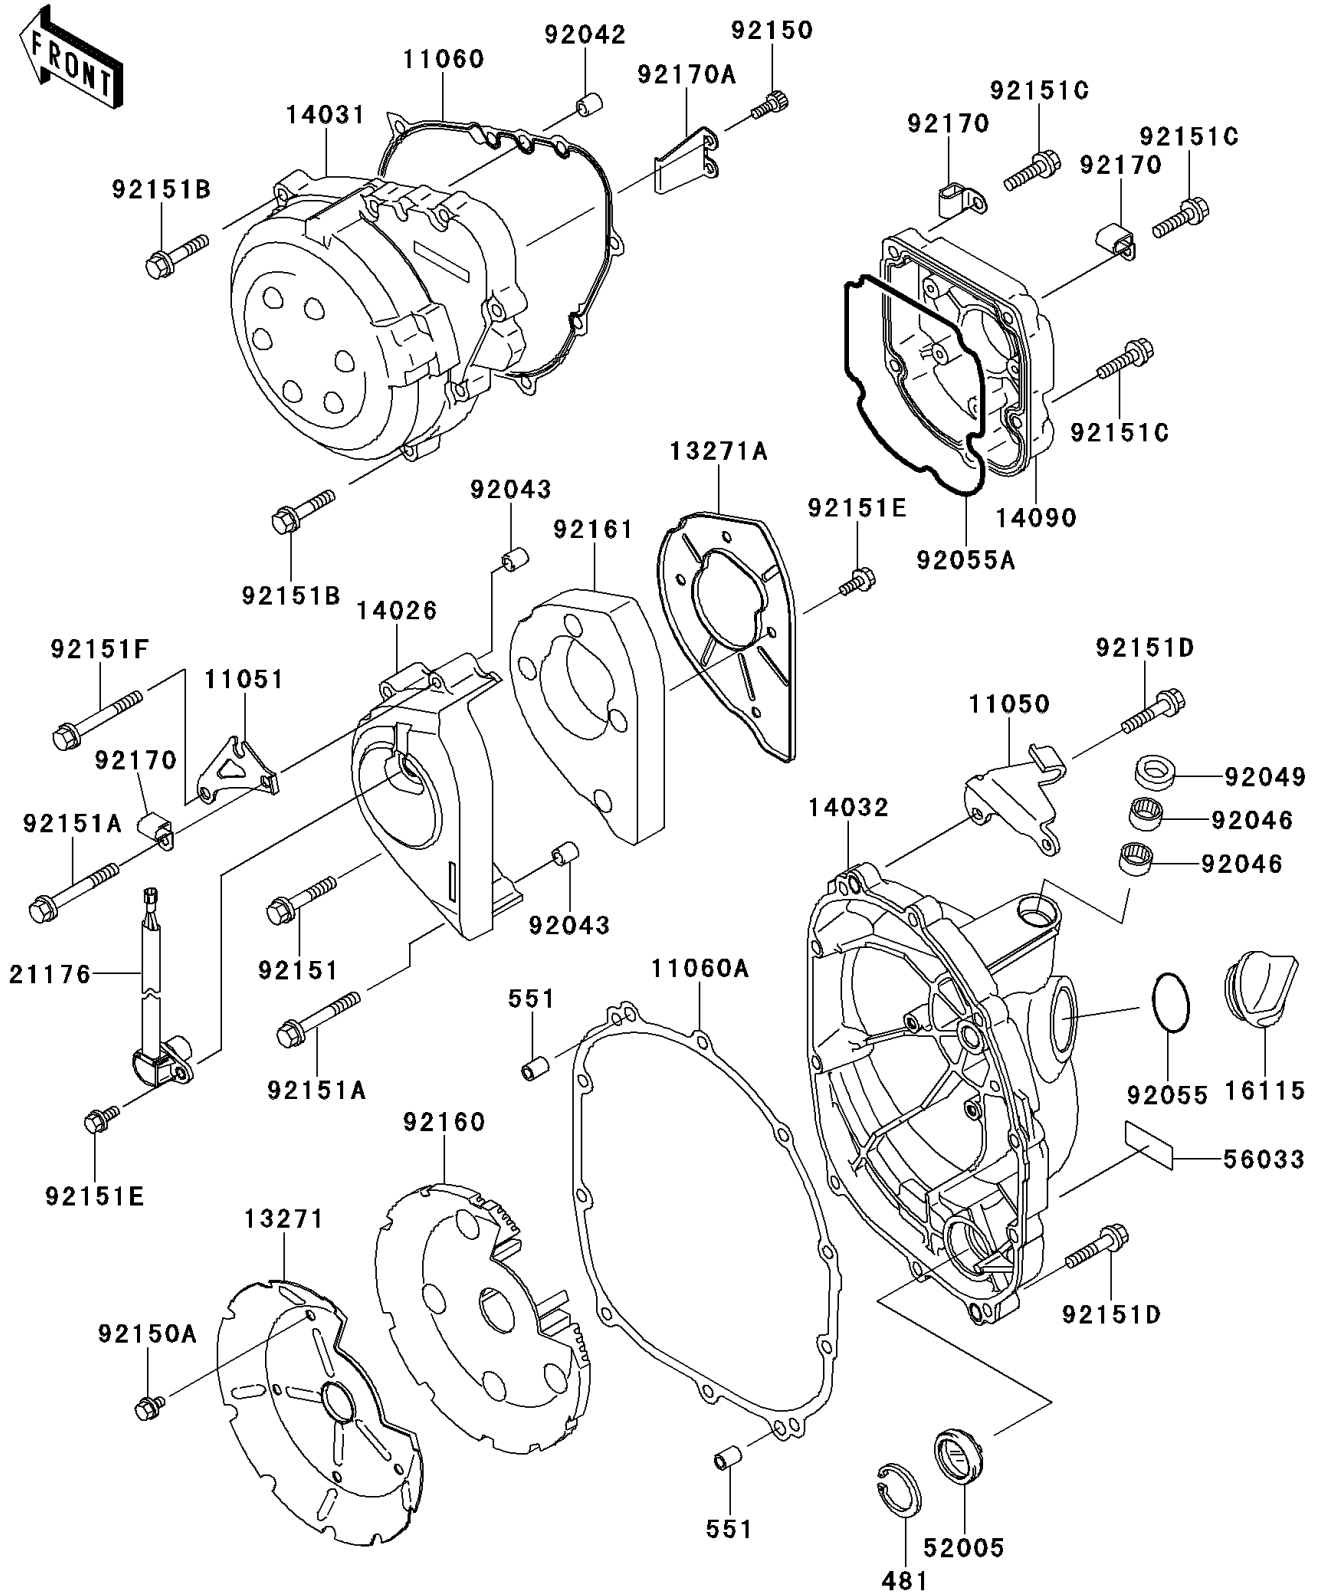

2000 Ninja® ZX™-9R

PARTS DIAGRAM

Engine Cover(s)

E1431

2000 Ninja® ZX™-9R

PARTS LIST

Engine Cover(s)

ITEM NAME

PART NUMBER

QUANTITY
