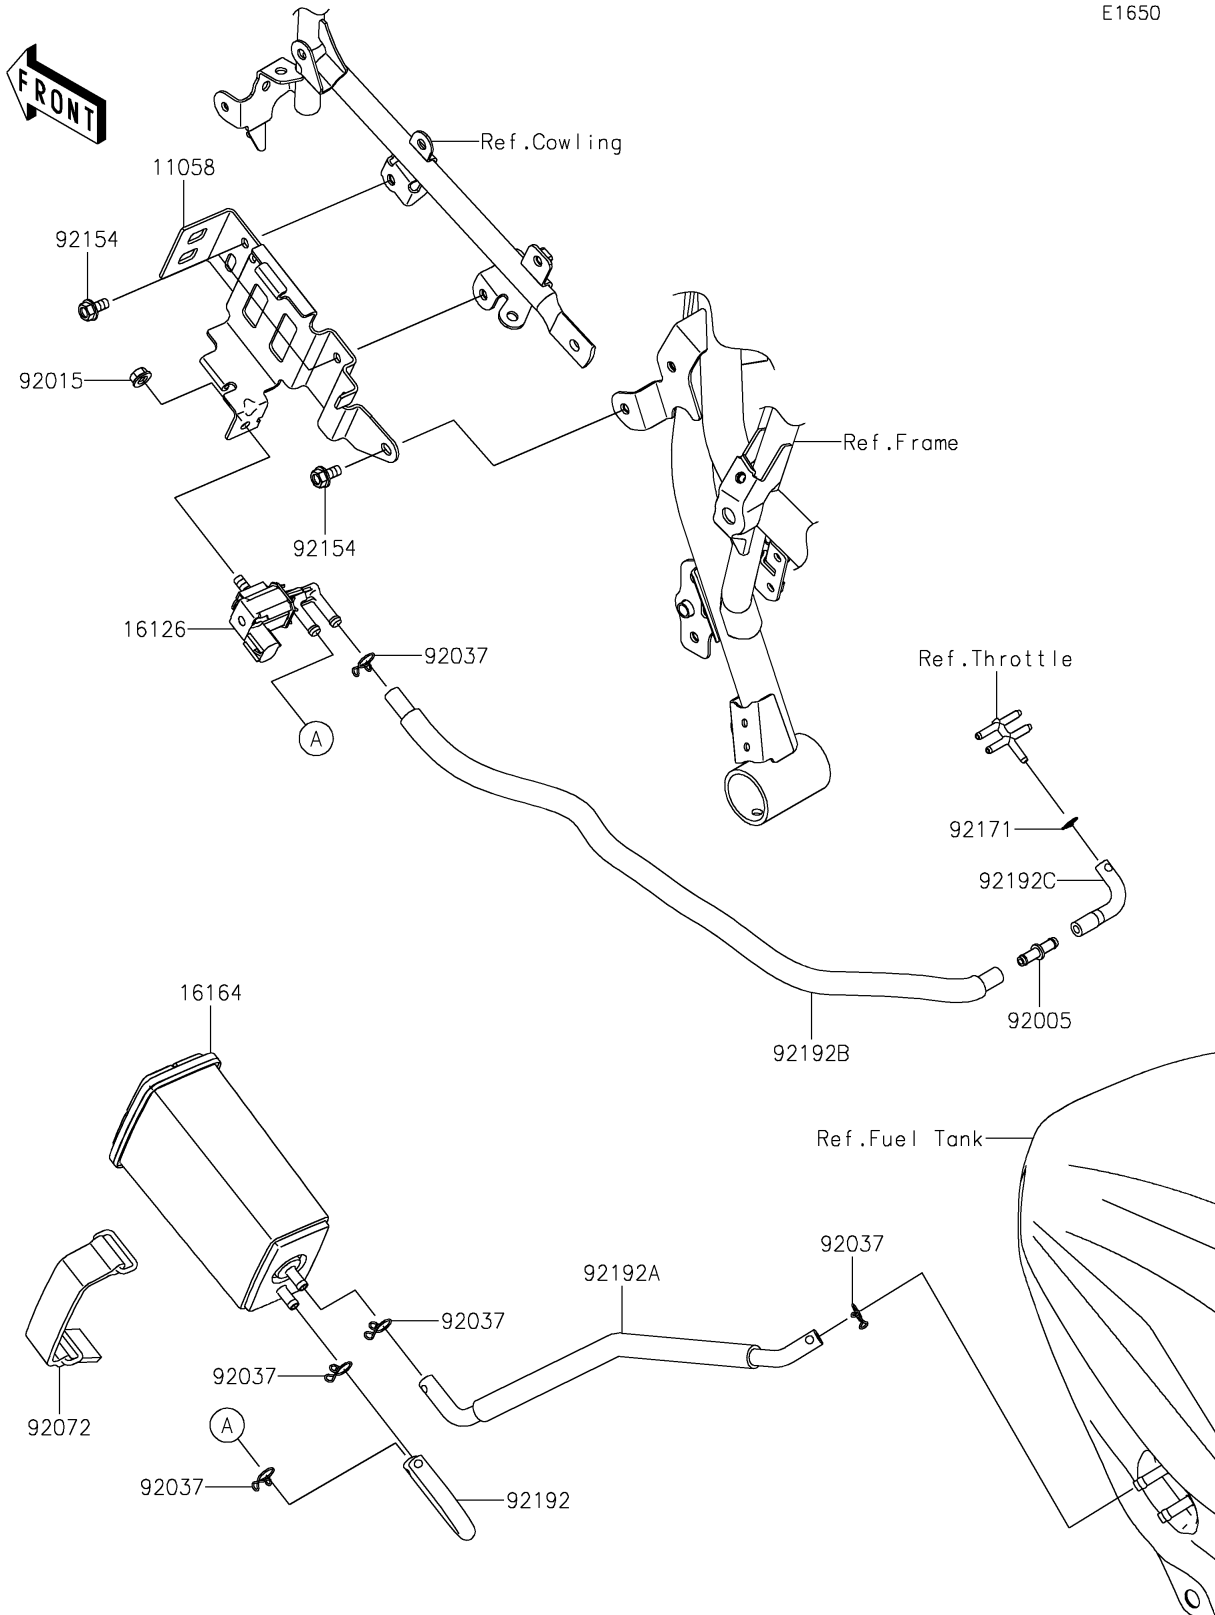

2025 Ninja ZX-4RR ABS

PARTS DIAGRAM

Fuel Evaporative System

E1650

2025 Ninja ZX-4RR ABS

PARTS LIST

Fuel Evaporative System

ITEM NAME

PART NUMBER

QUANTITY
