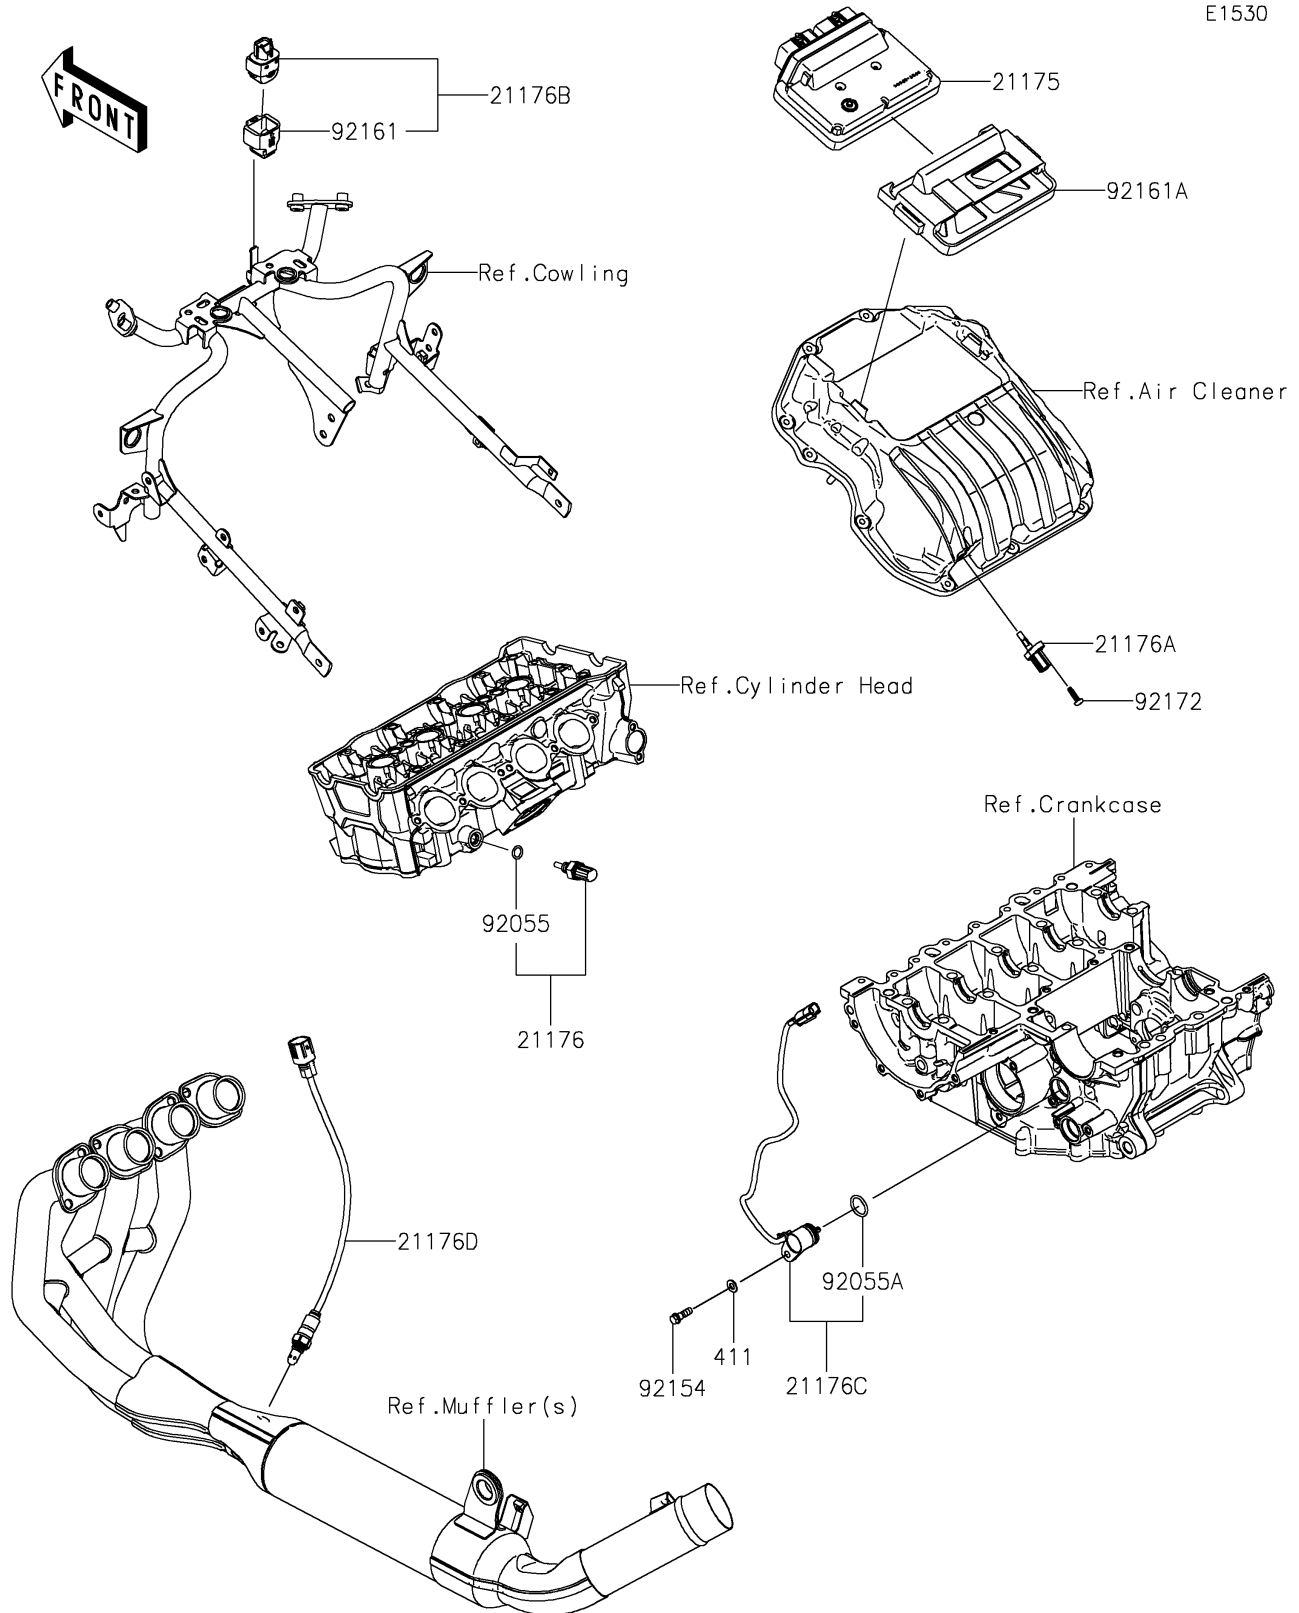

2026 NINJA® ZX™-4RR ABS

PARTS DIAGRAM

Fuel Injection

E1530

2026 NINJA® ZX™-4RR ABS

PARTS LIST

Fuel Injection

ITEM NAME	PART NUMBER	QUANTITY
CONTROL UNIT-ELECTRONIC (Ref # 21175)	21175-1875	1
SENSOR,WATER TEMP (Ref # 21176)	21176-0009	1
SENSOR,AIR TEMPERATURE (Ref # 21176A)	21176-0048	1
SENSOR,VEHICLE-DOWN (Ref # 21176B)	21176-0704	1
SENSOR,GEAR POSITION (Ref # 21176C)	21176-0852	1
SENSOR,OXYGEN (Ref # 21176D)	21176-0931	1
RING-O,9.5X1.9 (Ref # 92055)	92055-0016	1
RING-O (Ref # 92055A)	92055-0917	1
BOLT (Ref # 92154)	92154-3764	1
DAMPER (Ref # 92161)	92161-0951	1
DAMPER,ECU (Ref # 92161A)	92161-2487	1
SCREW,TAPPING,5X16 (Ref # 92172)	92172-0790	1
WASHER-PLAIN,6MM (Ref # 411)	411AA0600	1