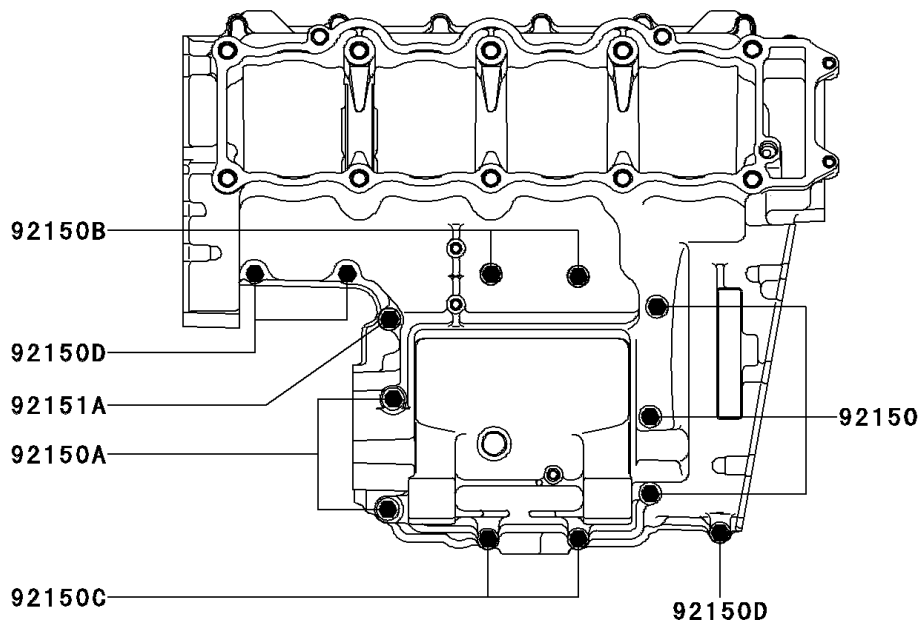

## PARTS DIAGRAM

### Crankcase Bolt Pattern

E1412

Upper Case

Lower Case

## PARTS LIST

### Crankcase Bolt Pattern

ITEM NAME	PART NUMBER	QUANTITY
BOLT,7X85 (Ref # 92150)	92150-1251	3
BOLT,8X70 (Ref # 92150A)	92150-1483	2
BOLT,6X60 (Ref # 92150B)	92150-1548	2
BOLT,6X90 (Ref # 92150C)	92150-1622	2
BOLT,6X40 (Ref # 92150D)	92150-1794	10
BOLT,9X81 (Ref # 92151)	92151-1222	6
BOLT,7X50 (Ref # 92151A)	92151-1223	1
BOLT,9X95 (Ref # 92151B)	92151-1378	4
WASHER (Ref # 92200)	92200-1426	4