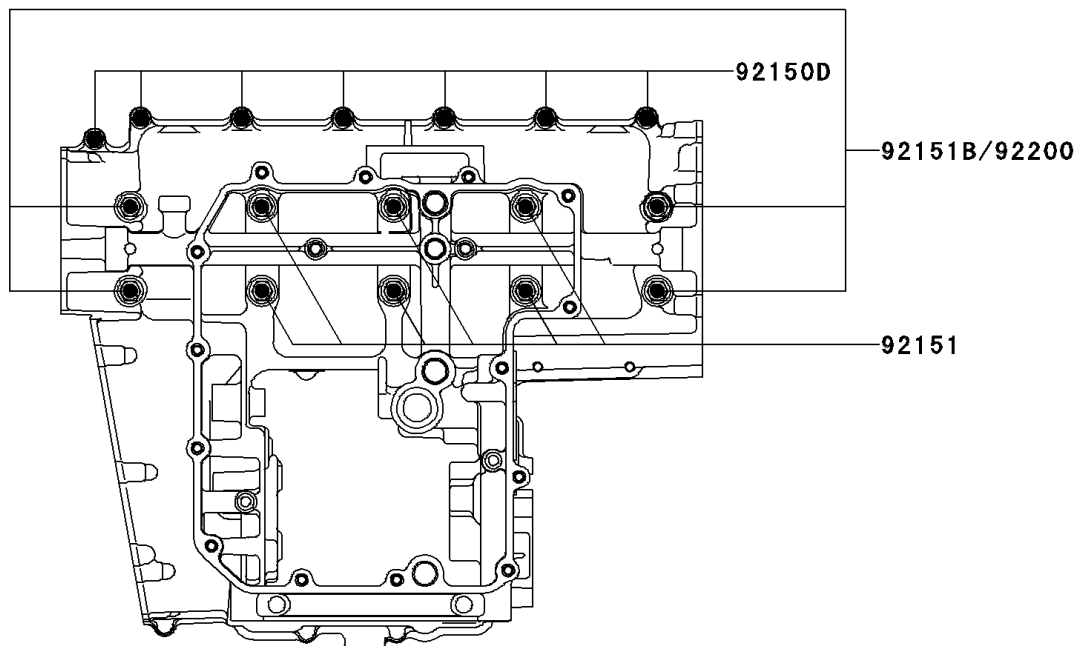

## PARTS DIAGRAM

### Crankcase Bolt Pattern

E1412

Upper Case

Lower Case

## PARTS LIST

### Crankcase Bolt Pattern

ITEM NAME	PART NUMBER	QUANTITY
BOLT,7X85 (Ref # 92150)	92150-1251	3
BOLT,8X70 (Ref # 92150A)	92150-1483	2
BOLT,6X60 (Ref # 92150B)	92150-1548	2
BOLT,6X90 (Ref # 92150C)	92150-1622	2
BOLT,6X40 (Ref # 92150D)	92150-1794	10
BOLT,9X81 (Ref # 92151)	92151-1222	6
BOLT,7X50 (Ref # 92151A)	92151-1223	1
BOLT,9X95 (Ref # 92151B)	92151-1378	4
WASHER (Ref # 92200)	92200-1426	4