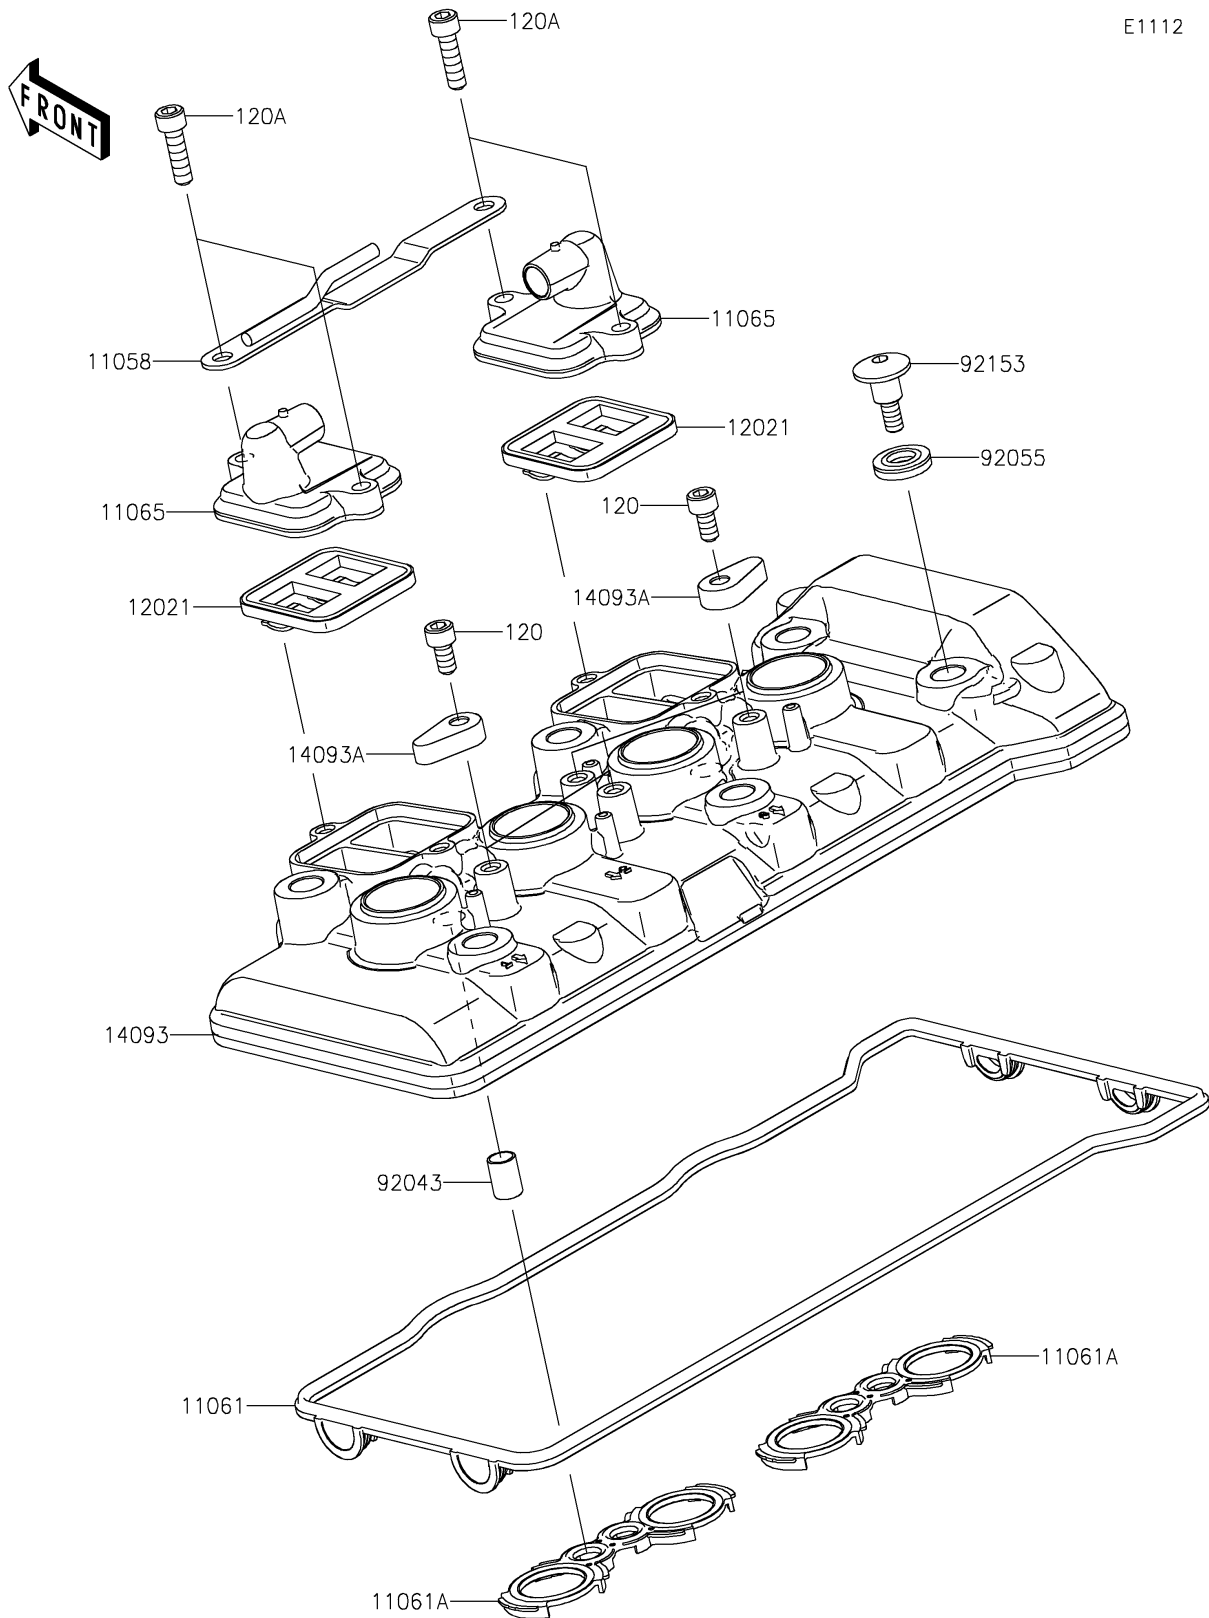

2025 Ninja ZX-4RR ABS

PARTS DIAGRAM

Cylinder Head Cover

E1112

2025 Ninja ZX-4RR ABS

PARTS LIST

Cylinder Head Cover

ITEM NAME

PART NUMBER

QUANTITY
