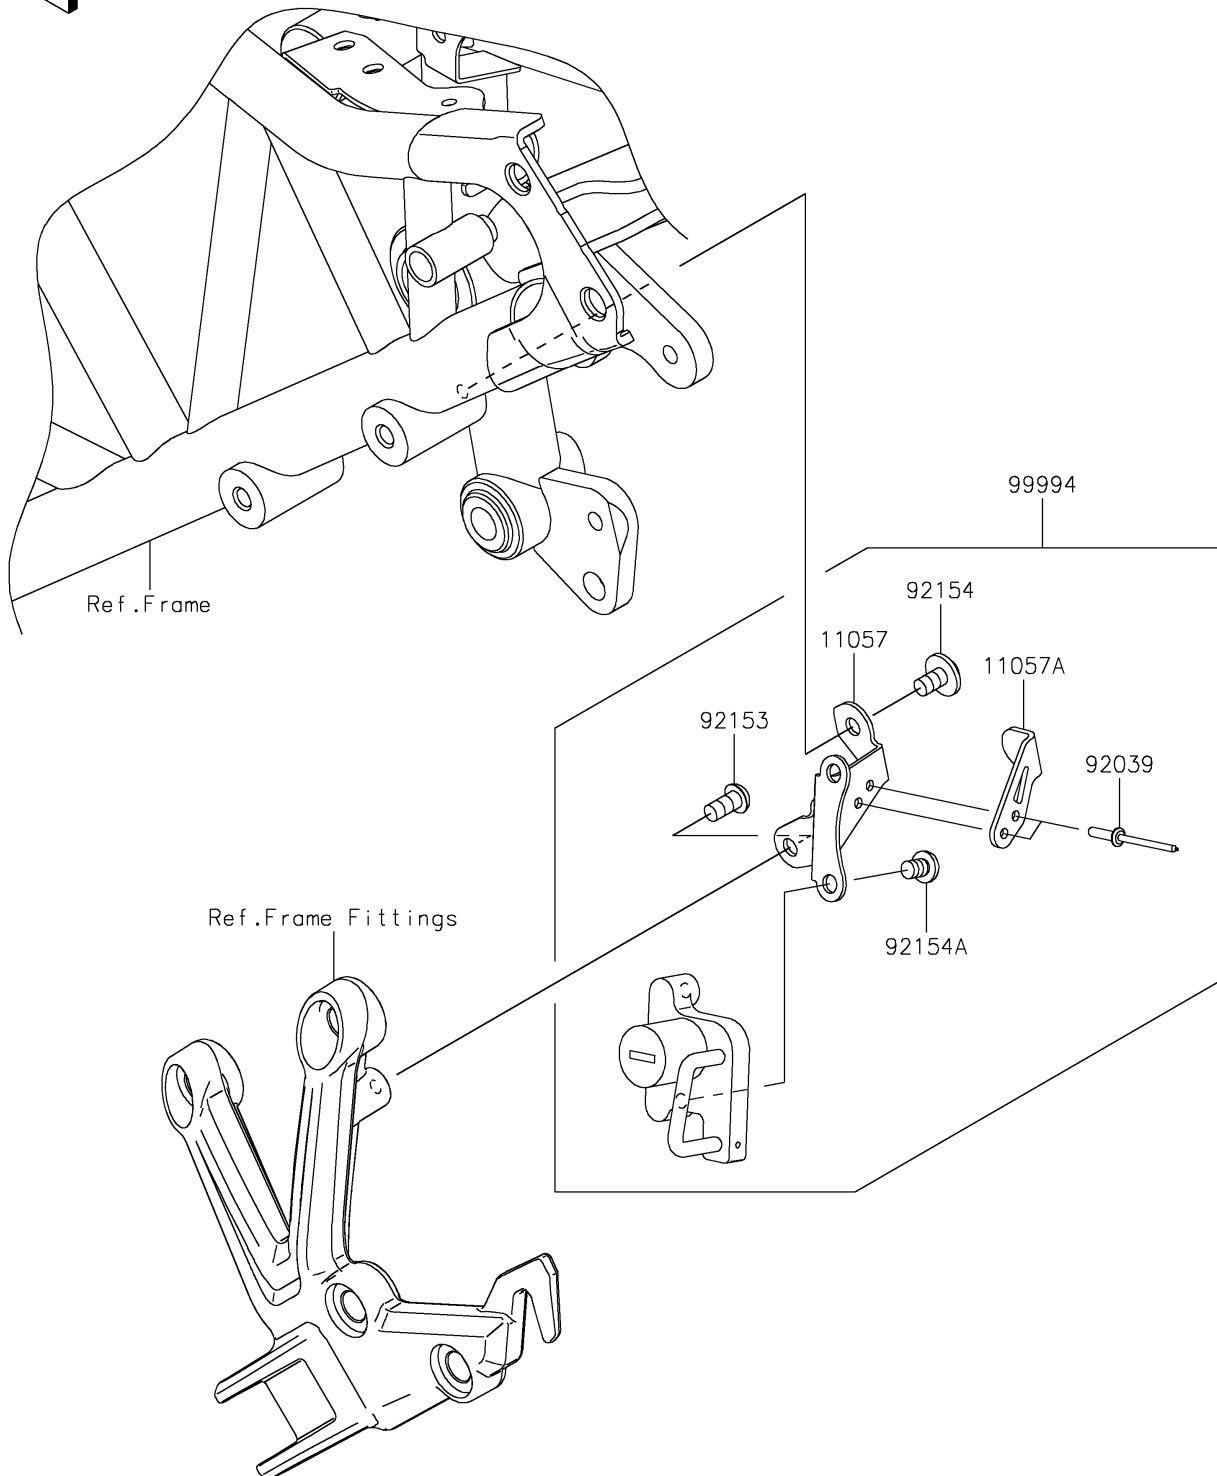

2025 Ninja H2 SX SE

PARTS DIAGRAM

Accessory(Safety and Security)

F2910D

2025 Ninja H2 SX SE

PARTS LIST

Accessory(Safety and Security)

ITEM NAME

PART NUMBER

QUANTITY
