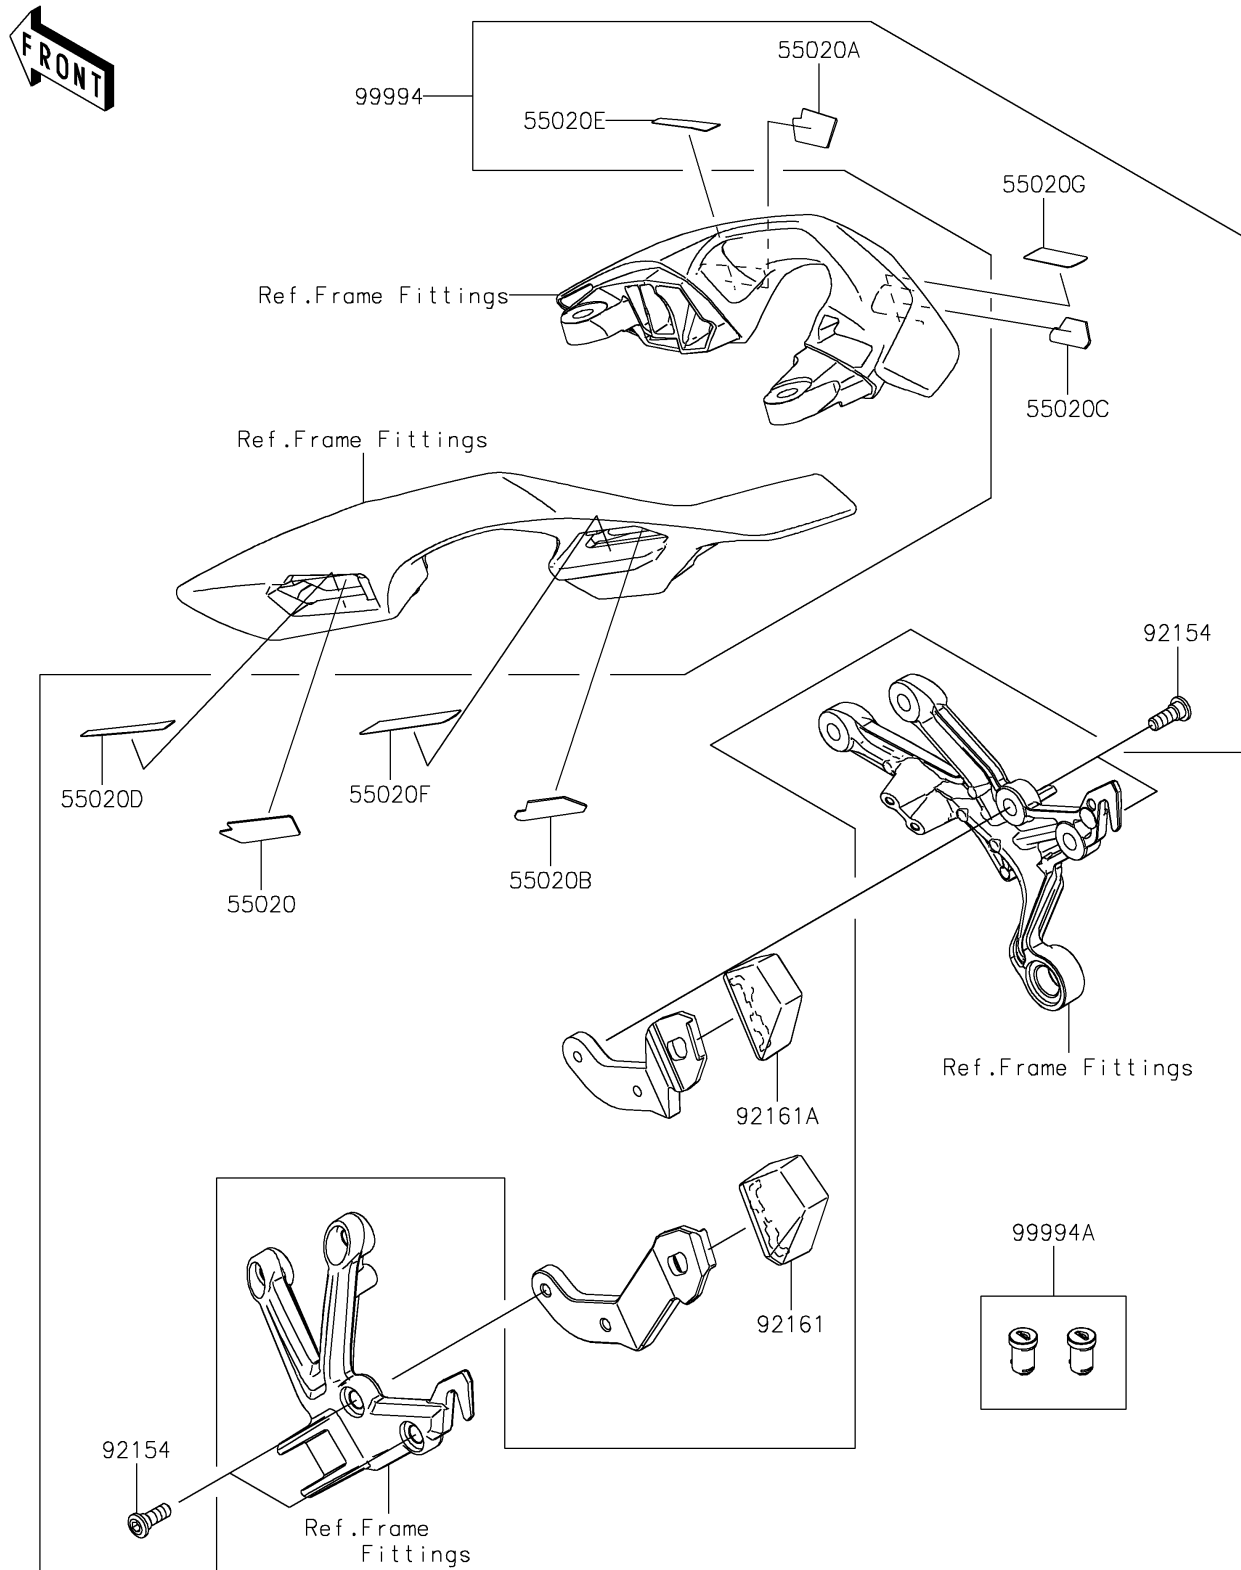

2025 Ninja H2 SX SE

PARTS DIAGRAM

Accessory(Bag Fitting Kit)

F2910C

2025 Ninja H2 SX SE

PARTS LIST

Accessory(Bag Fitting Kit)

ITEM NAME

PART NUMBER

QUANTITY
