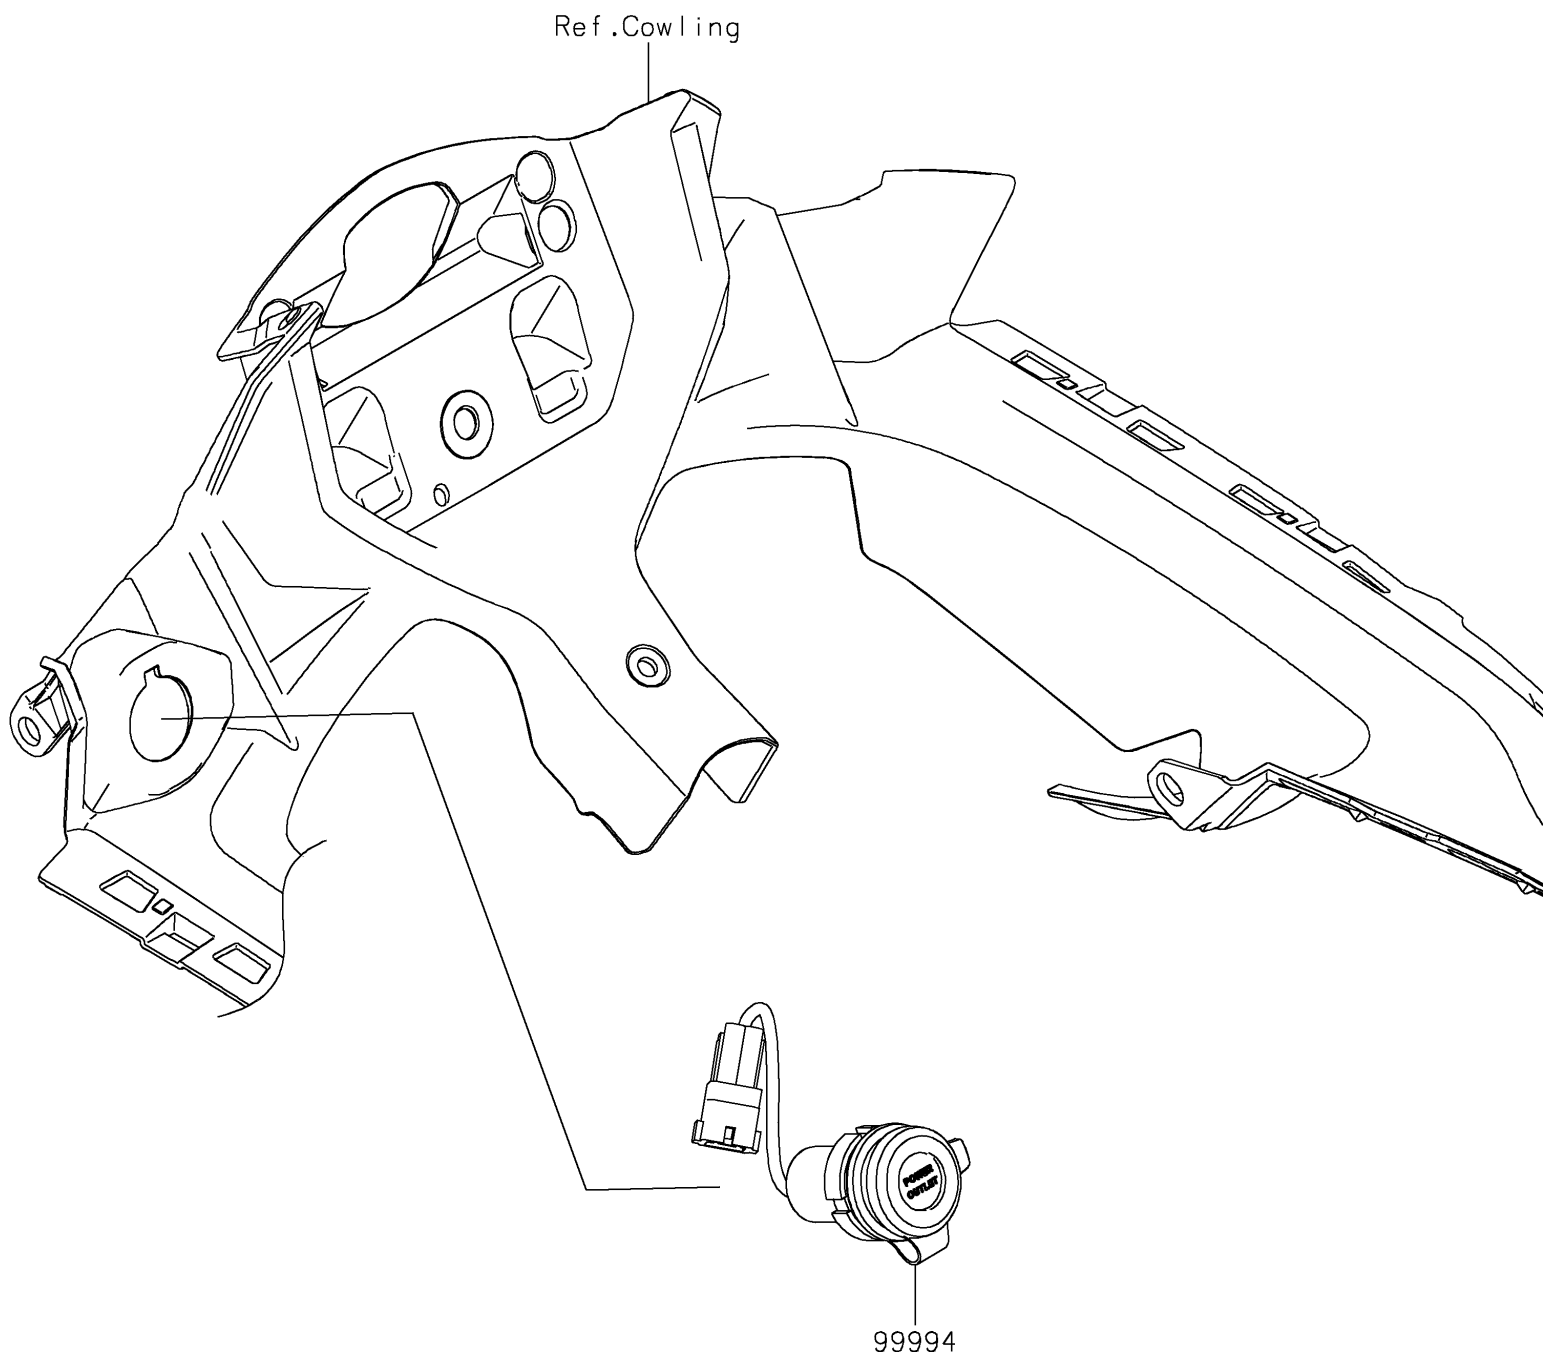

2025 NINJA® 650 KRT EDITION ABS

Kawasaki
Let the Good Times Roll®

PARTS DIAGRAM

Accessory(DC Output)

F2910J

2025 NINJA® 650 KRT EDITION ABS

PARTS LIST

Accessory(DC Output)

ITEM NAME	PART NUMBER	QUANTITY
-----------	-------------	----------
