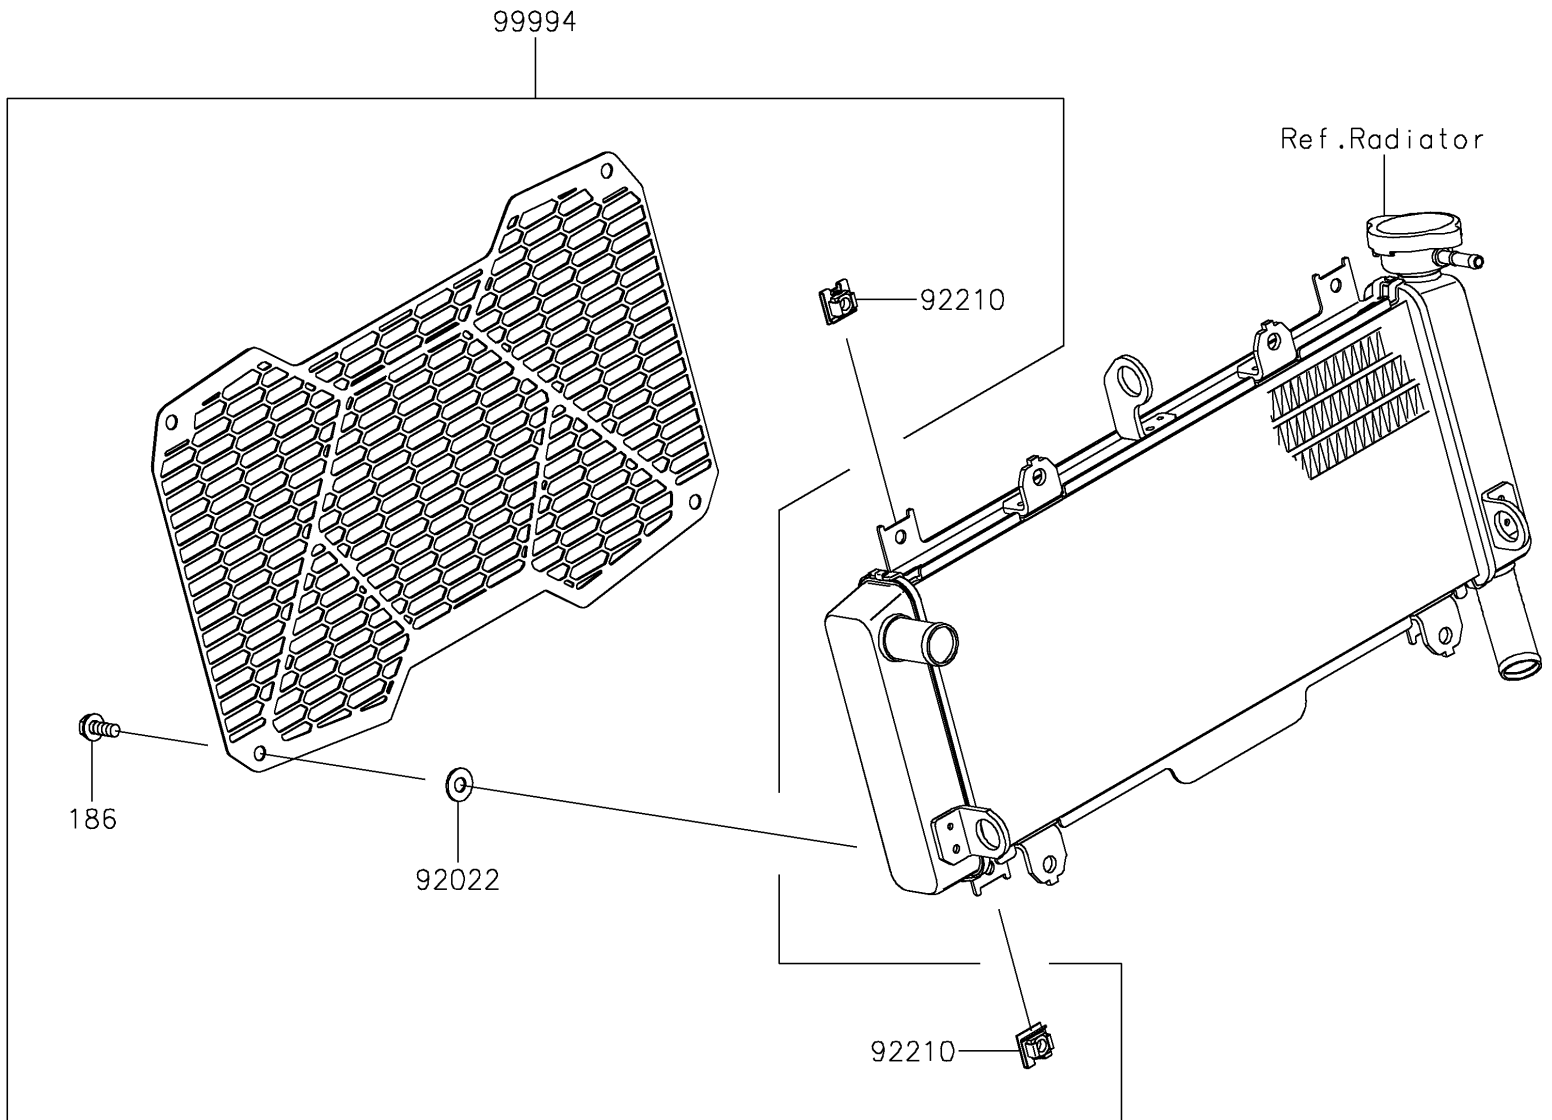

2026 NINJA® 650 ABS

PARTS DIAGRAM

Accessory(Radiator Screen)

F2910

2026 NINJA® 650 ABS

PARTS LIST

Accessory(Radiator Screen)

ITEM NAME

PART NUMBER

QUANTITY
